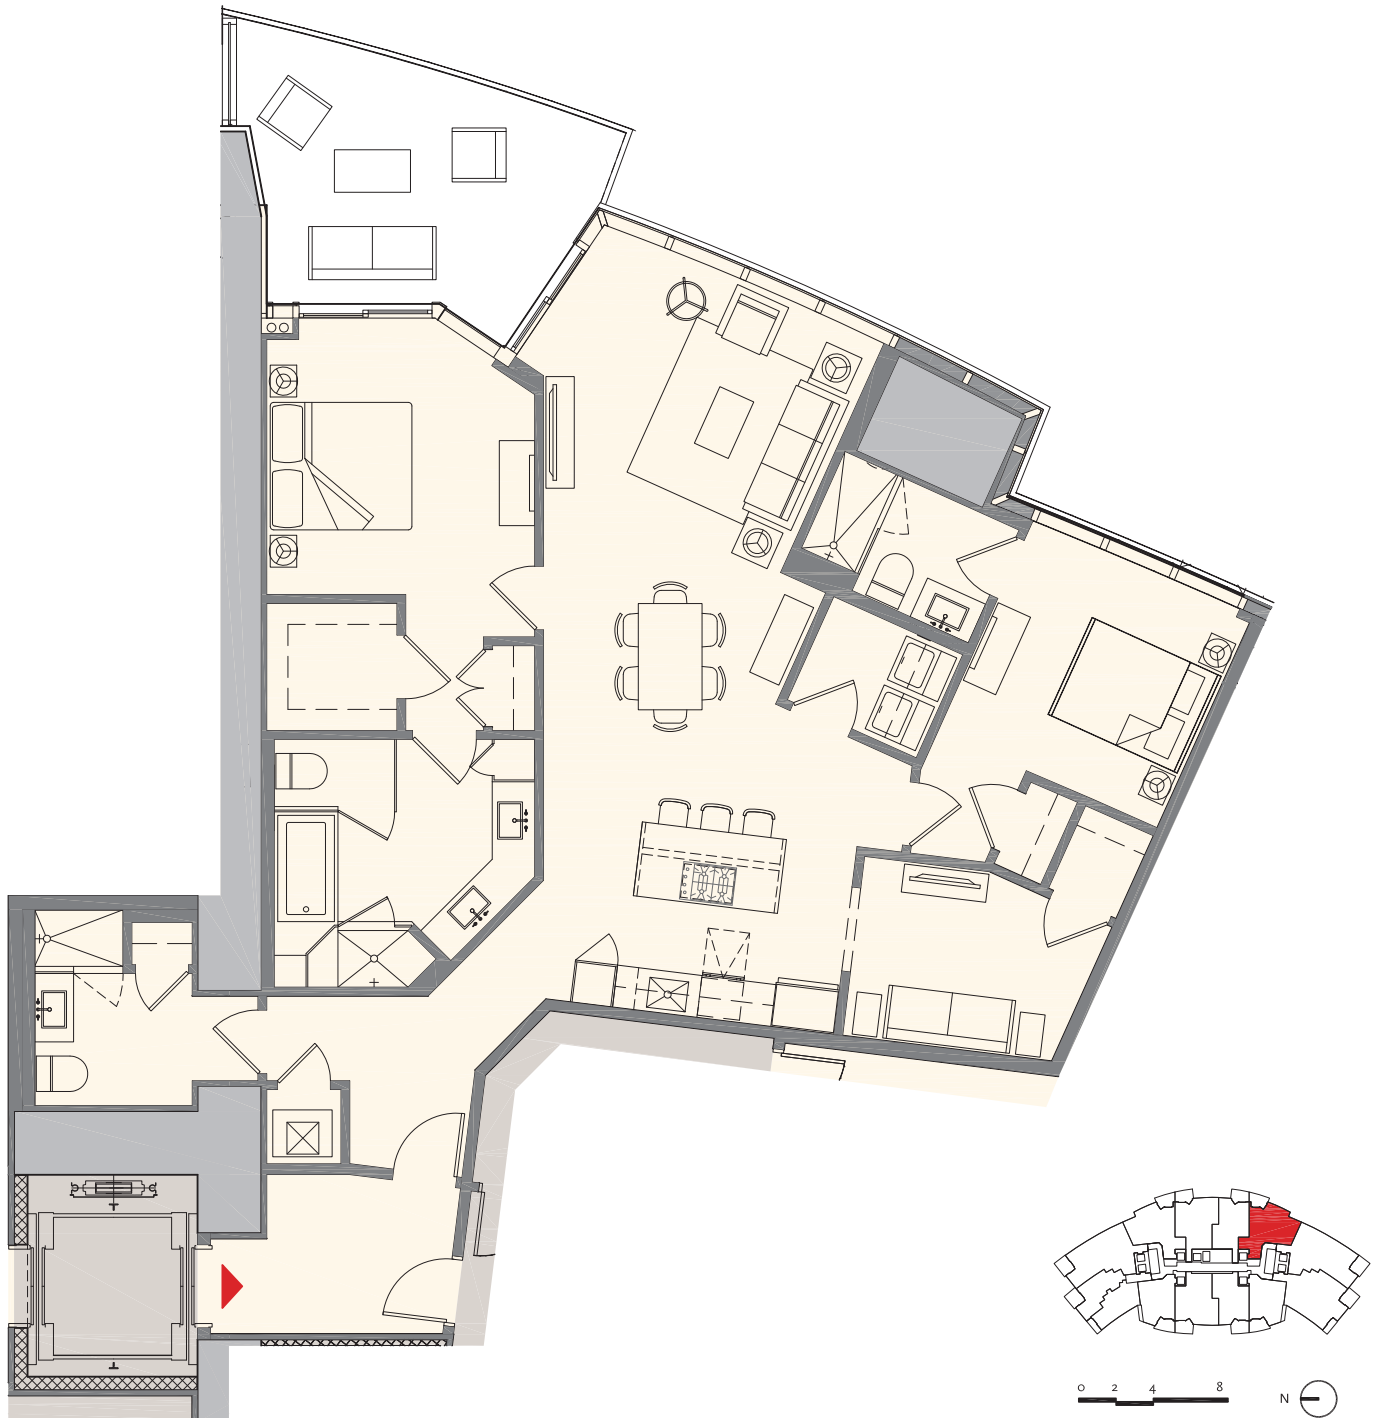

Residence D2

2 Bedroom + Den | 3 Bath

| | | |
|-----------|---------------|--------------------|
| Total: | 1,952 sq. ft. | 181 m ² |
| Interior: | 1,753 sq. ft. | 163 m ² |
| Outdoor: | 199 sq. ft. | 18 m ² |

These drawings are conceptual only and are for the convenience of reference. They should not be relied upon as representations, express or implied, of the final detail of the residences. Units shown are examples of unit types and may not depict actual units. Stated square footages are ranges for a particular unit type and are measured to the exterior boundaries of the exterior walls and the centerline of interior demising walls and in fact vary from the area that would be determined by using the description and definition of the "Unit" set forth in the Declaration (which generally only includes the interior airspace between the perimeter walls and excludes interior structural components).