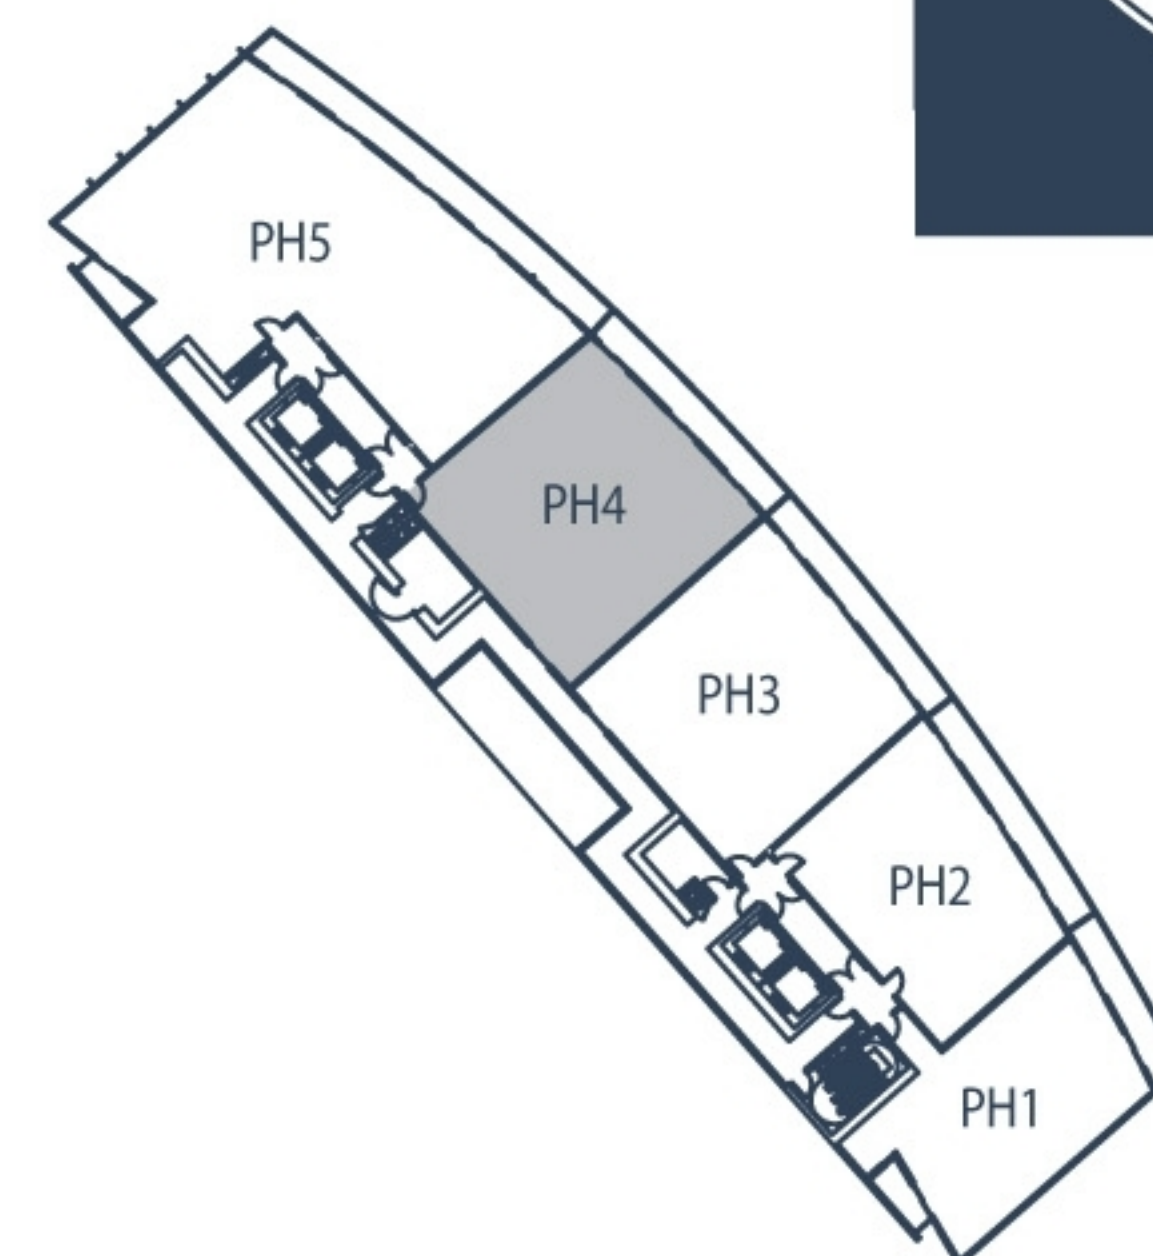

marinablue

PENTHOUSE 4

3 Bedroom / 3.5 Bath

Levels: 57 + 58

Area Under AC:

Balcony:

Total:

LINE 6

2837 SF

220 SF

3057 SF