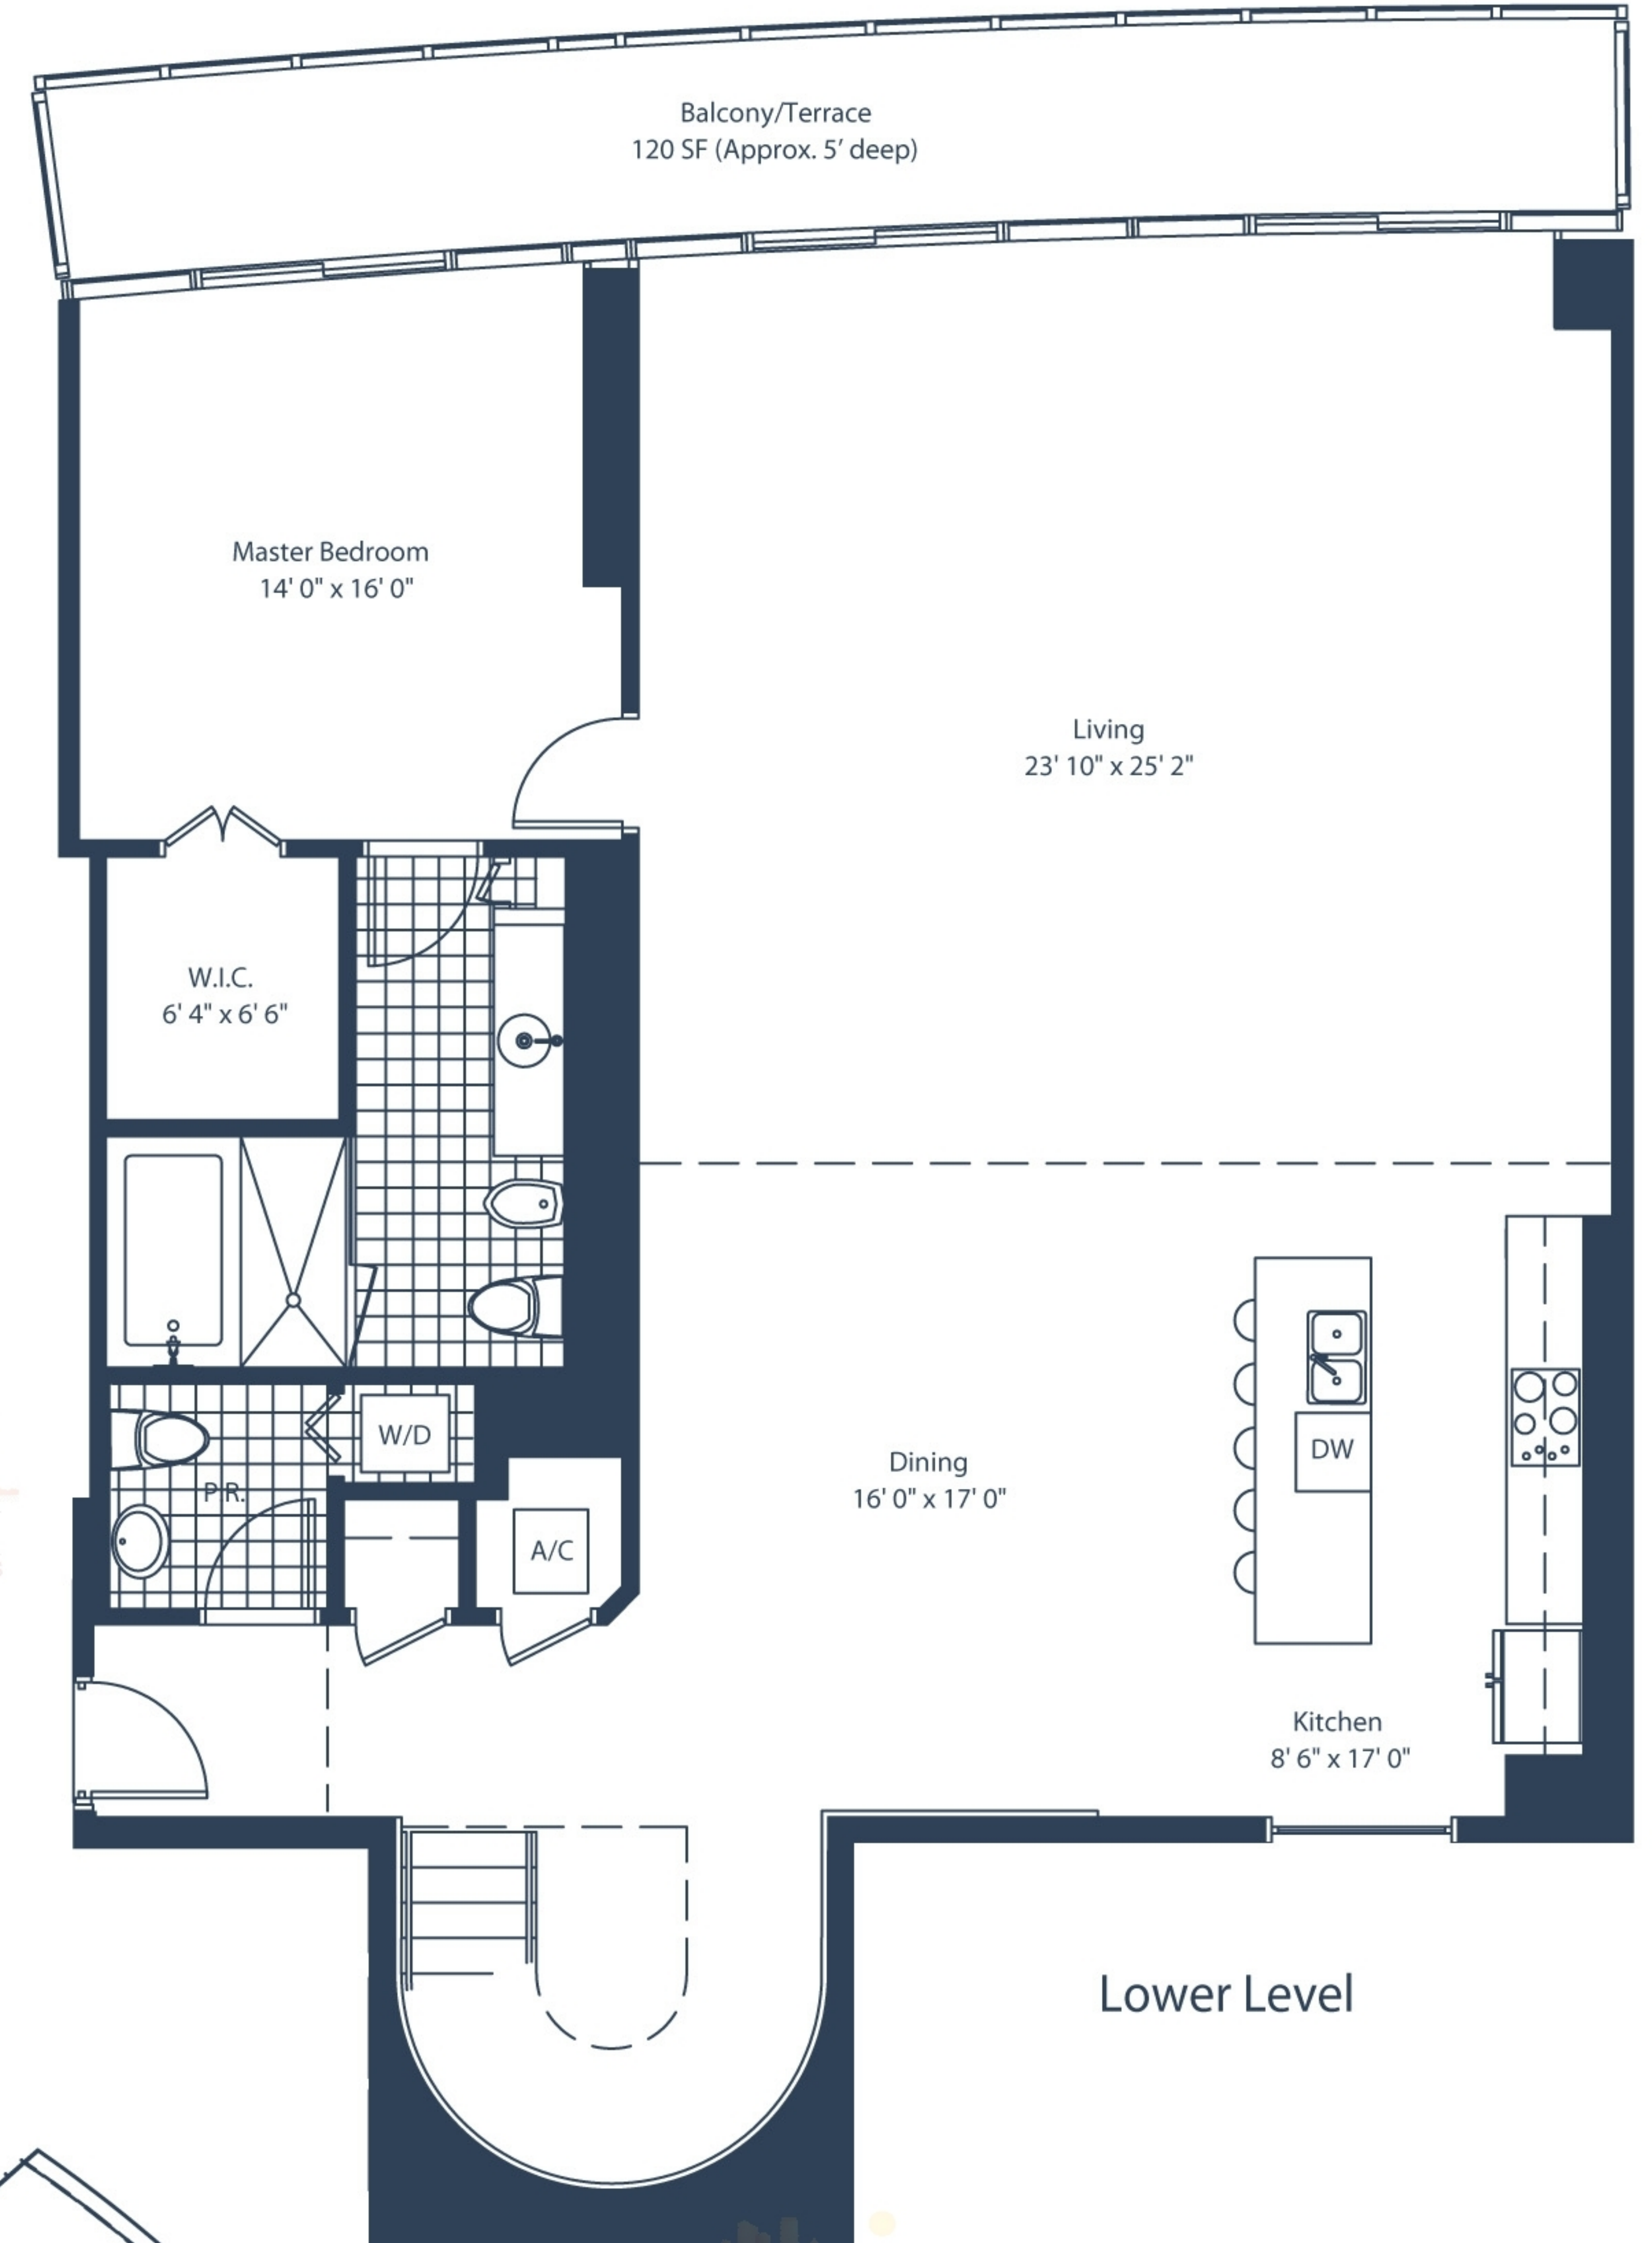

marinablue

PENTHOUSE 4

3 Bedroom / 3.5 Bath

Levels: 57 + 58

Area Under AC:

Balcony:

Total:

LINE 6

2837 SF

220 SF

3057 SF