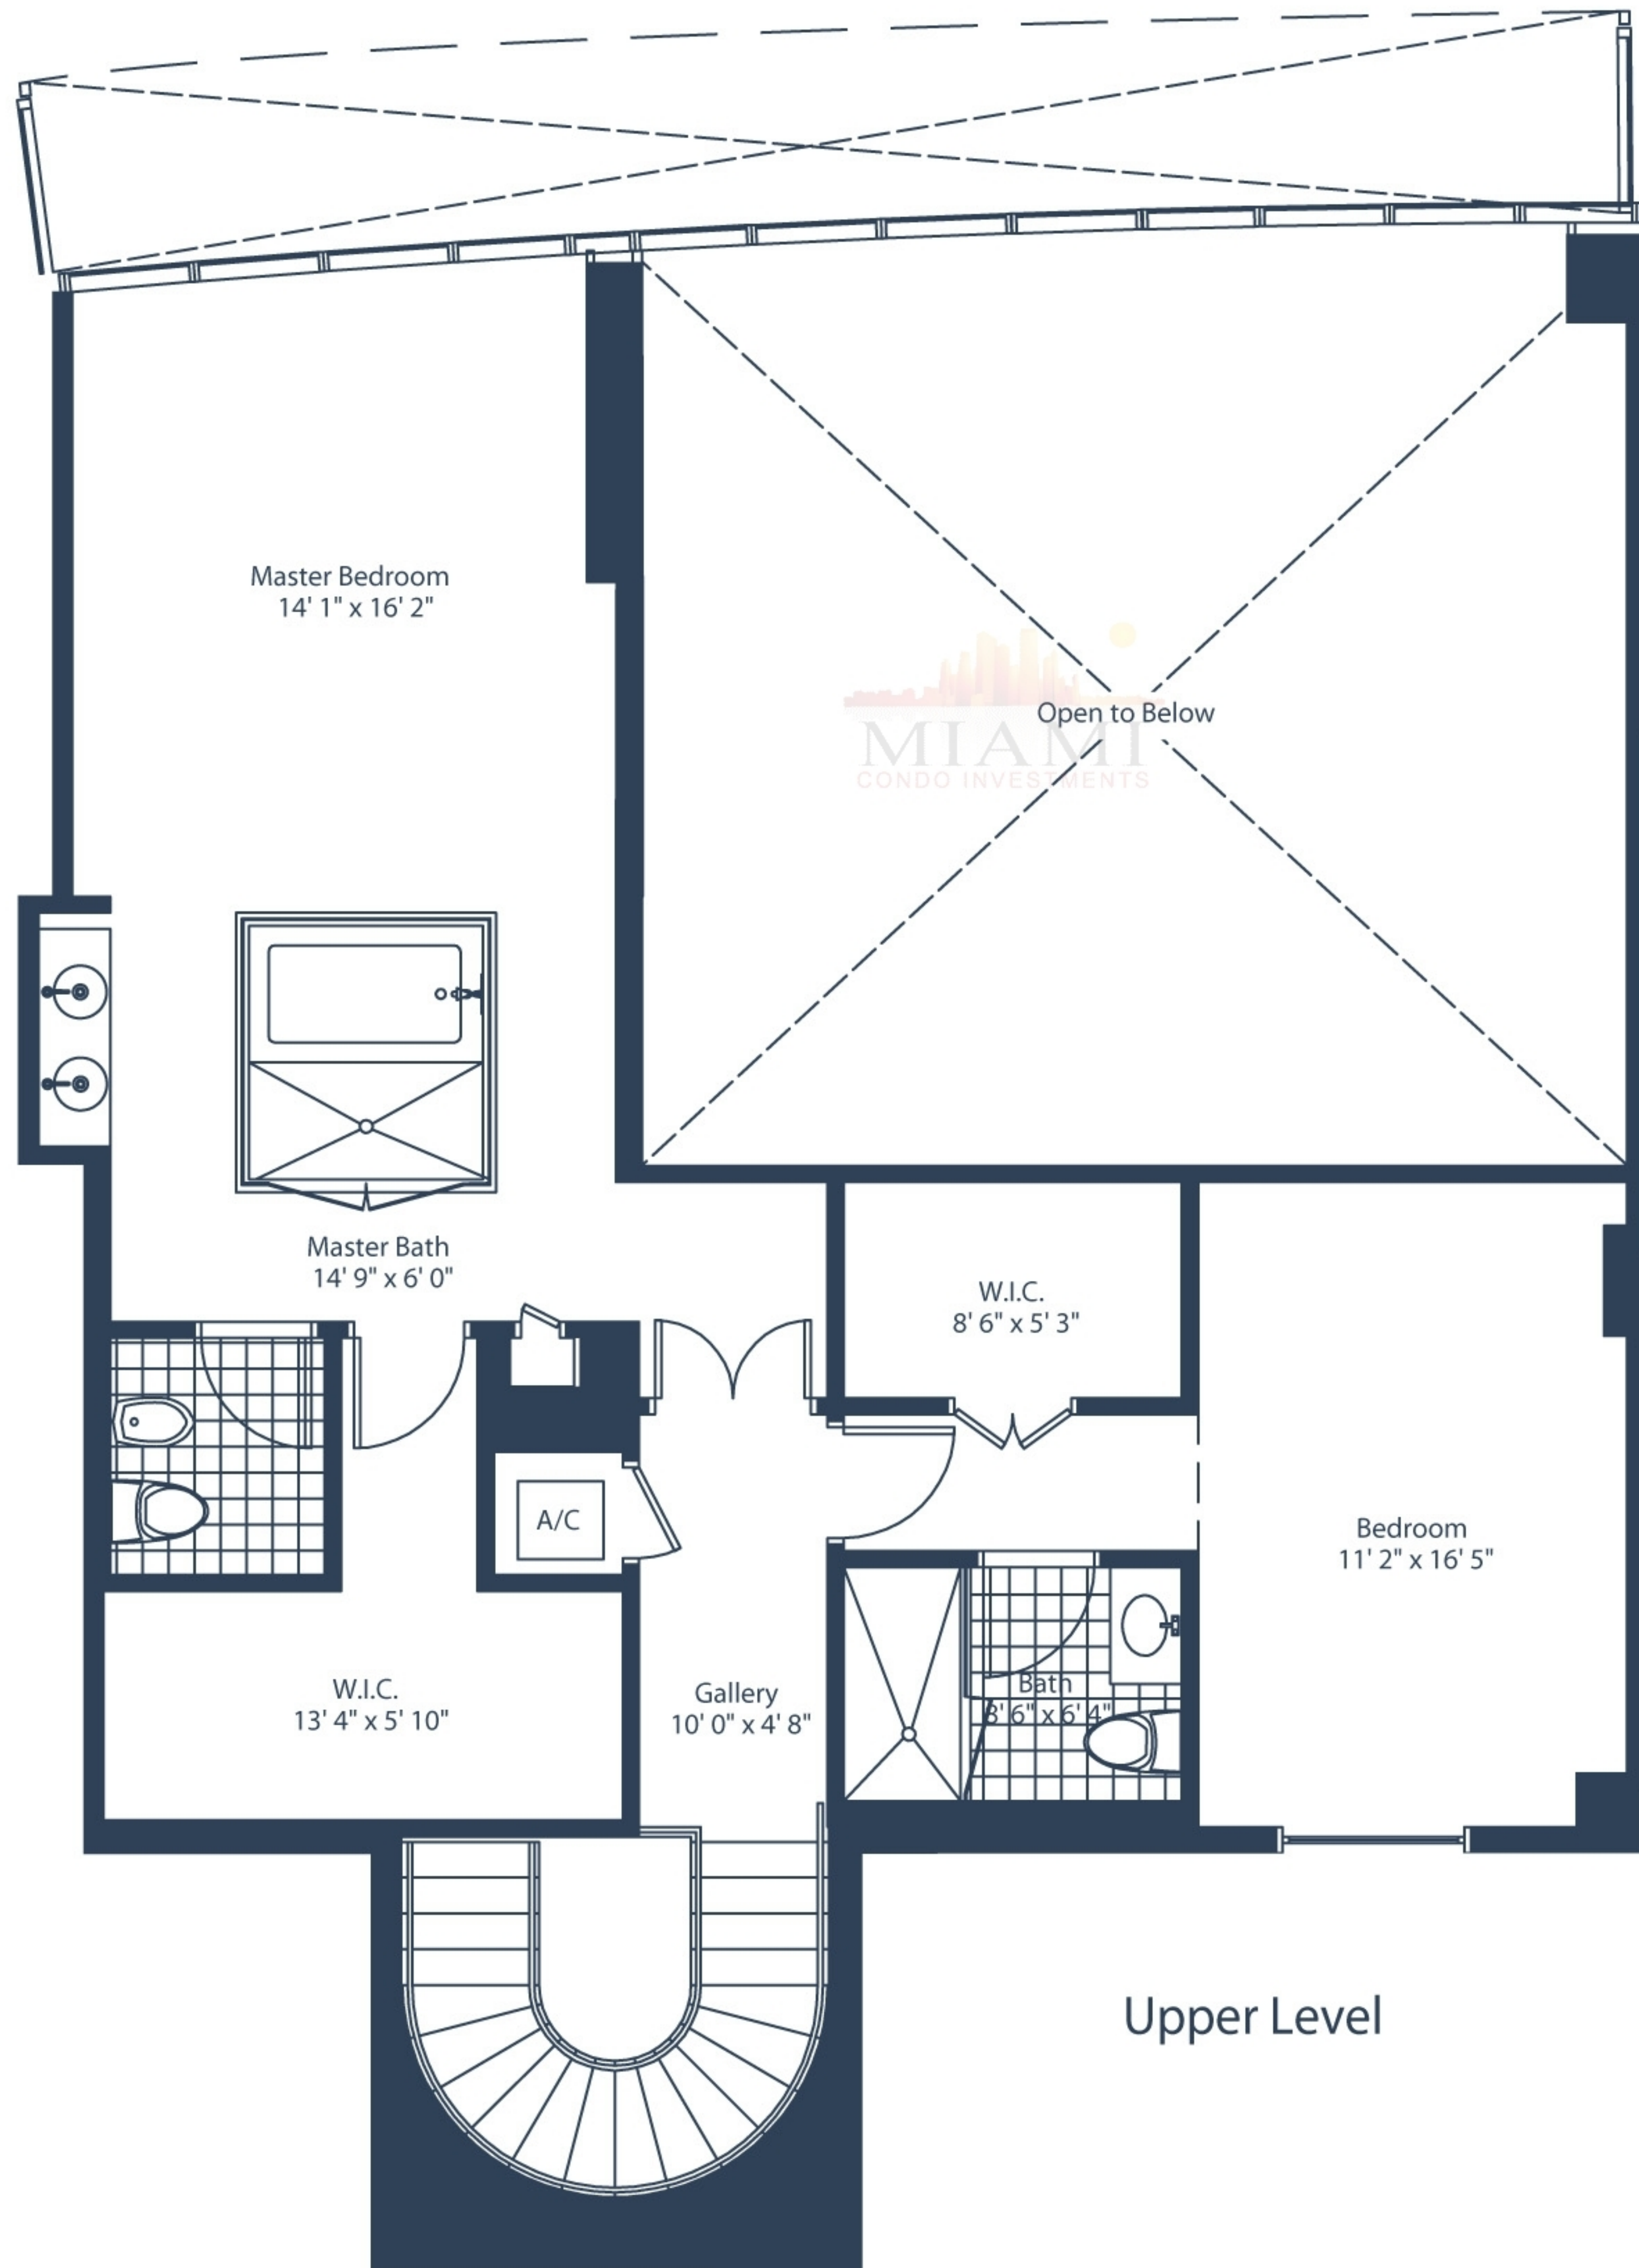

marinablue

PENTHOUSE 4

3 Bedroom / 3.5 Bath

Levels: 57 + 58

Area Under AC:

Balcony:

Total:

LINE 6

2837 SF

220 SF

3057 SF