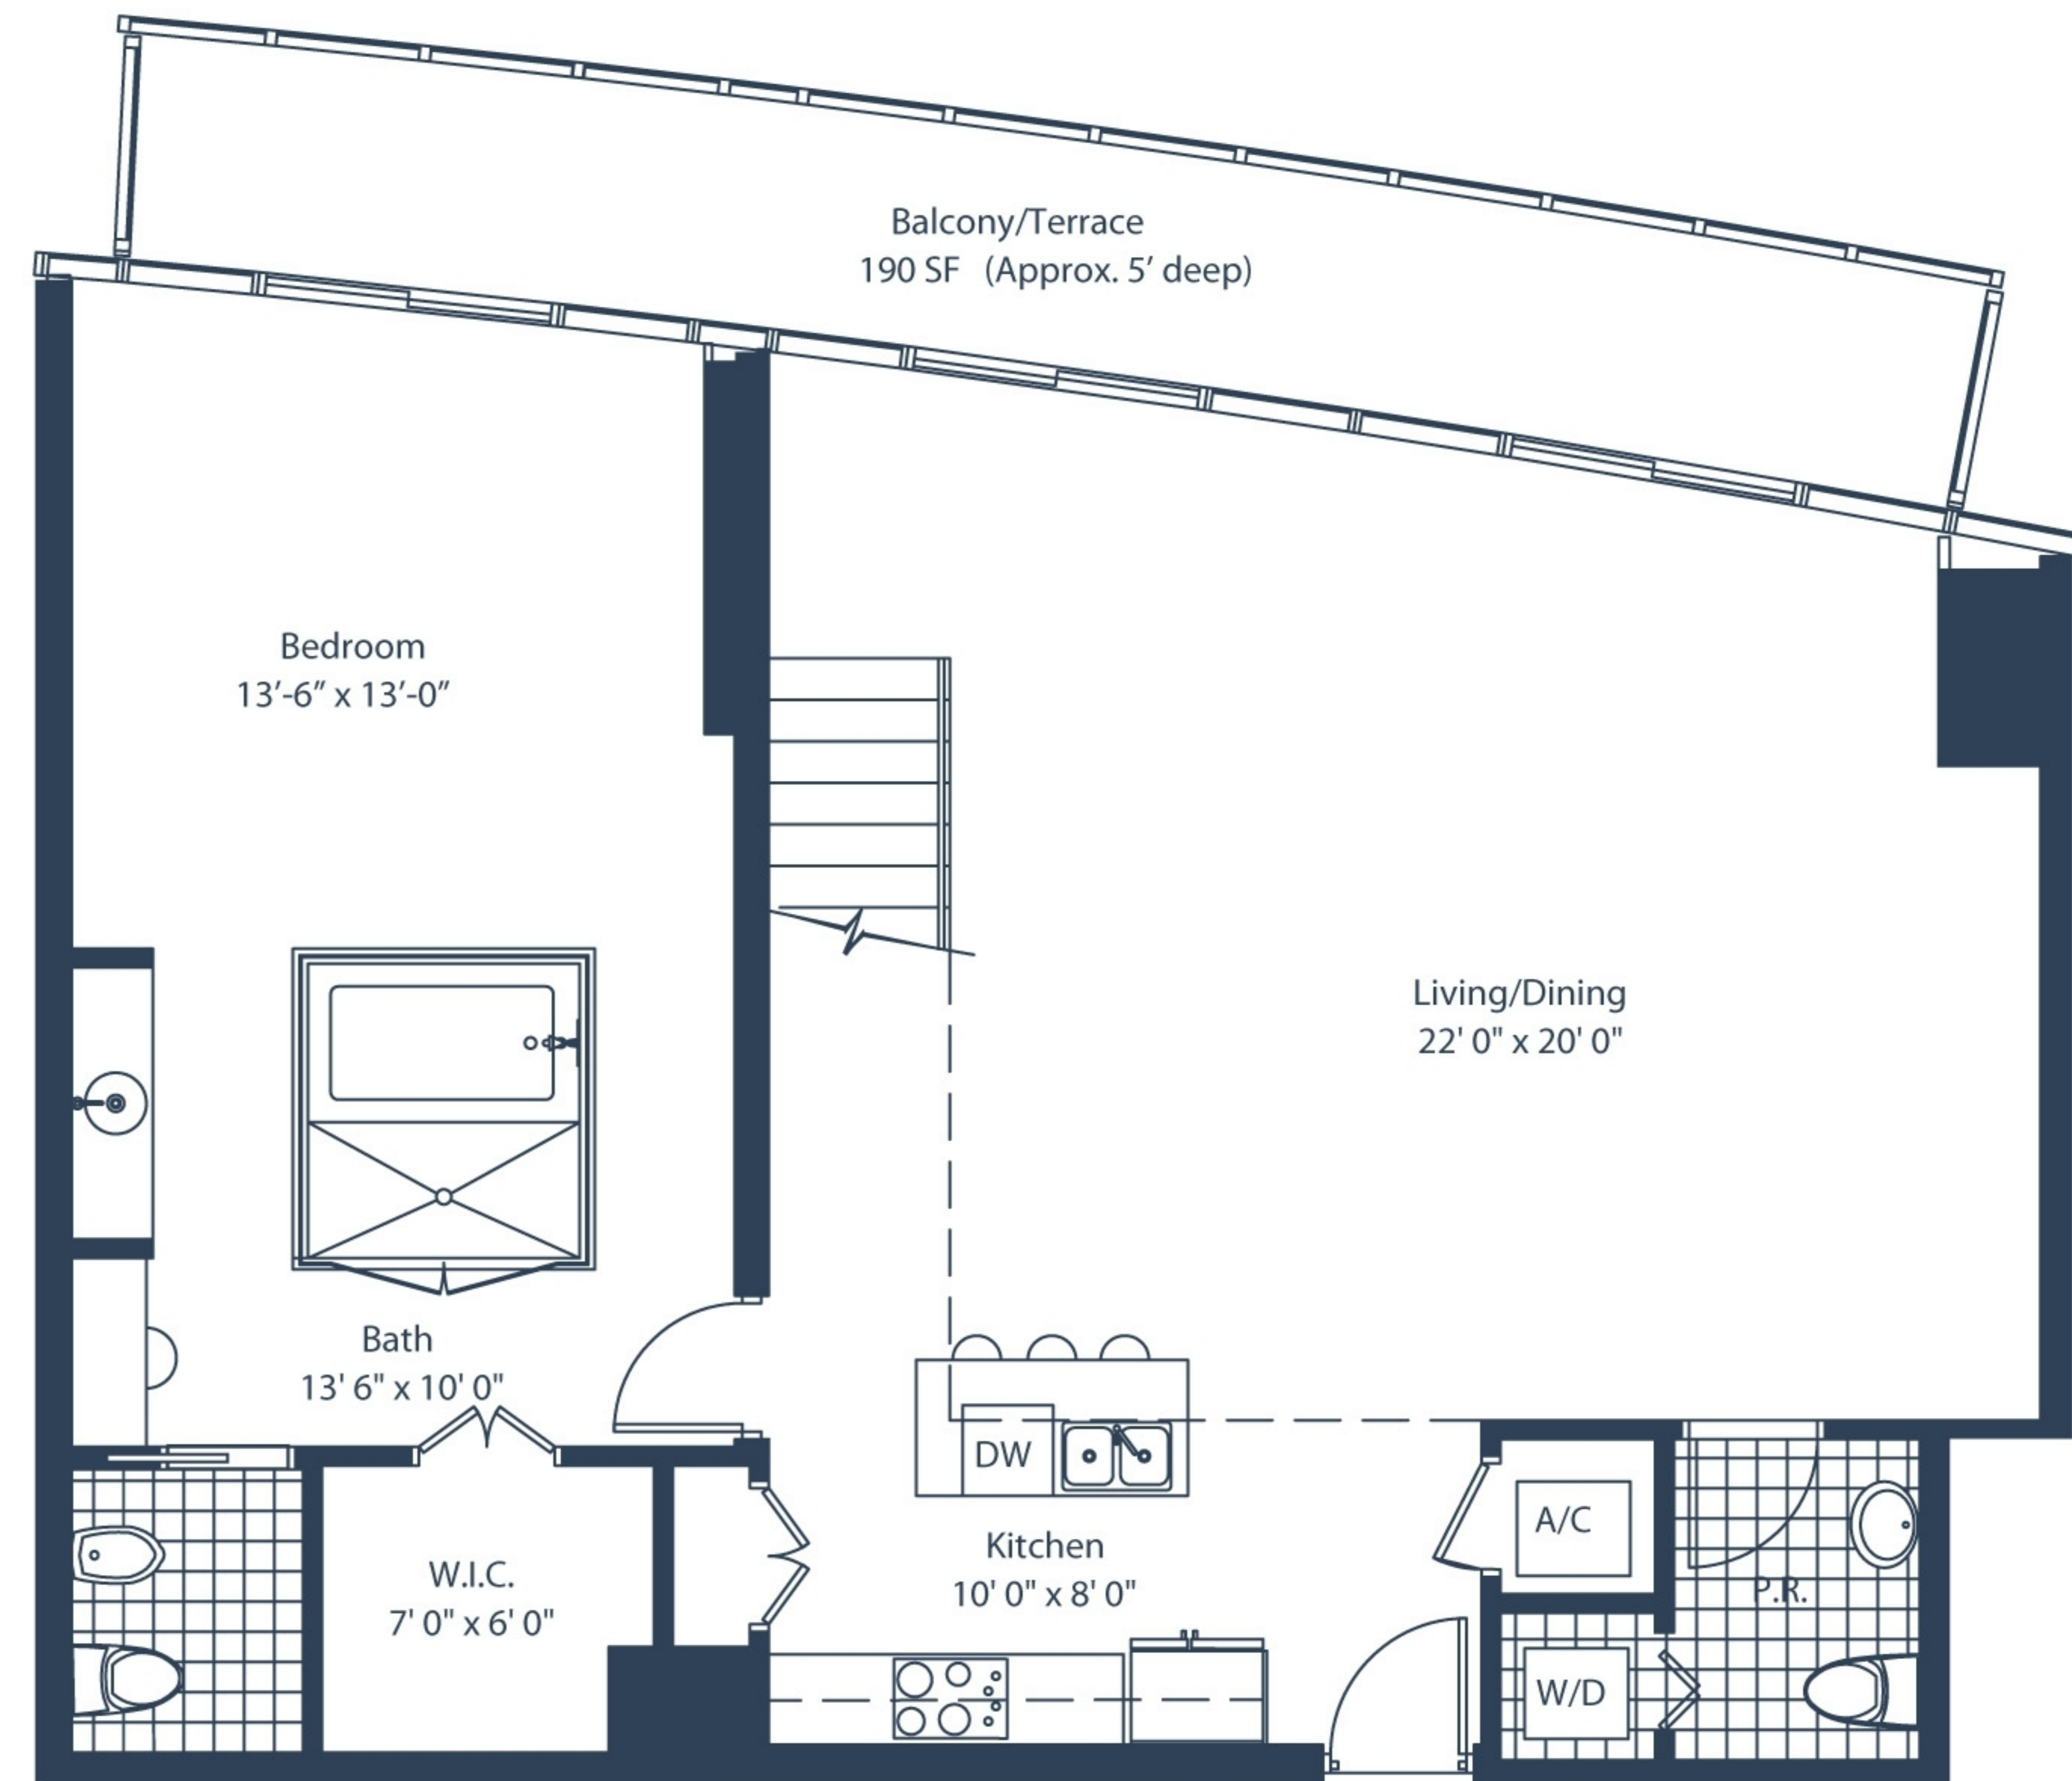

marinablue

Upper Level

Lower Level

PENTHOUSE 2	LINE 2/3
3 Bedroom / 3.5 Bath	
Levels: 57 +58	
Area Under AC:	2330 SF
Balcony:	190 SF
Total:	2520 SF