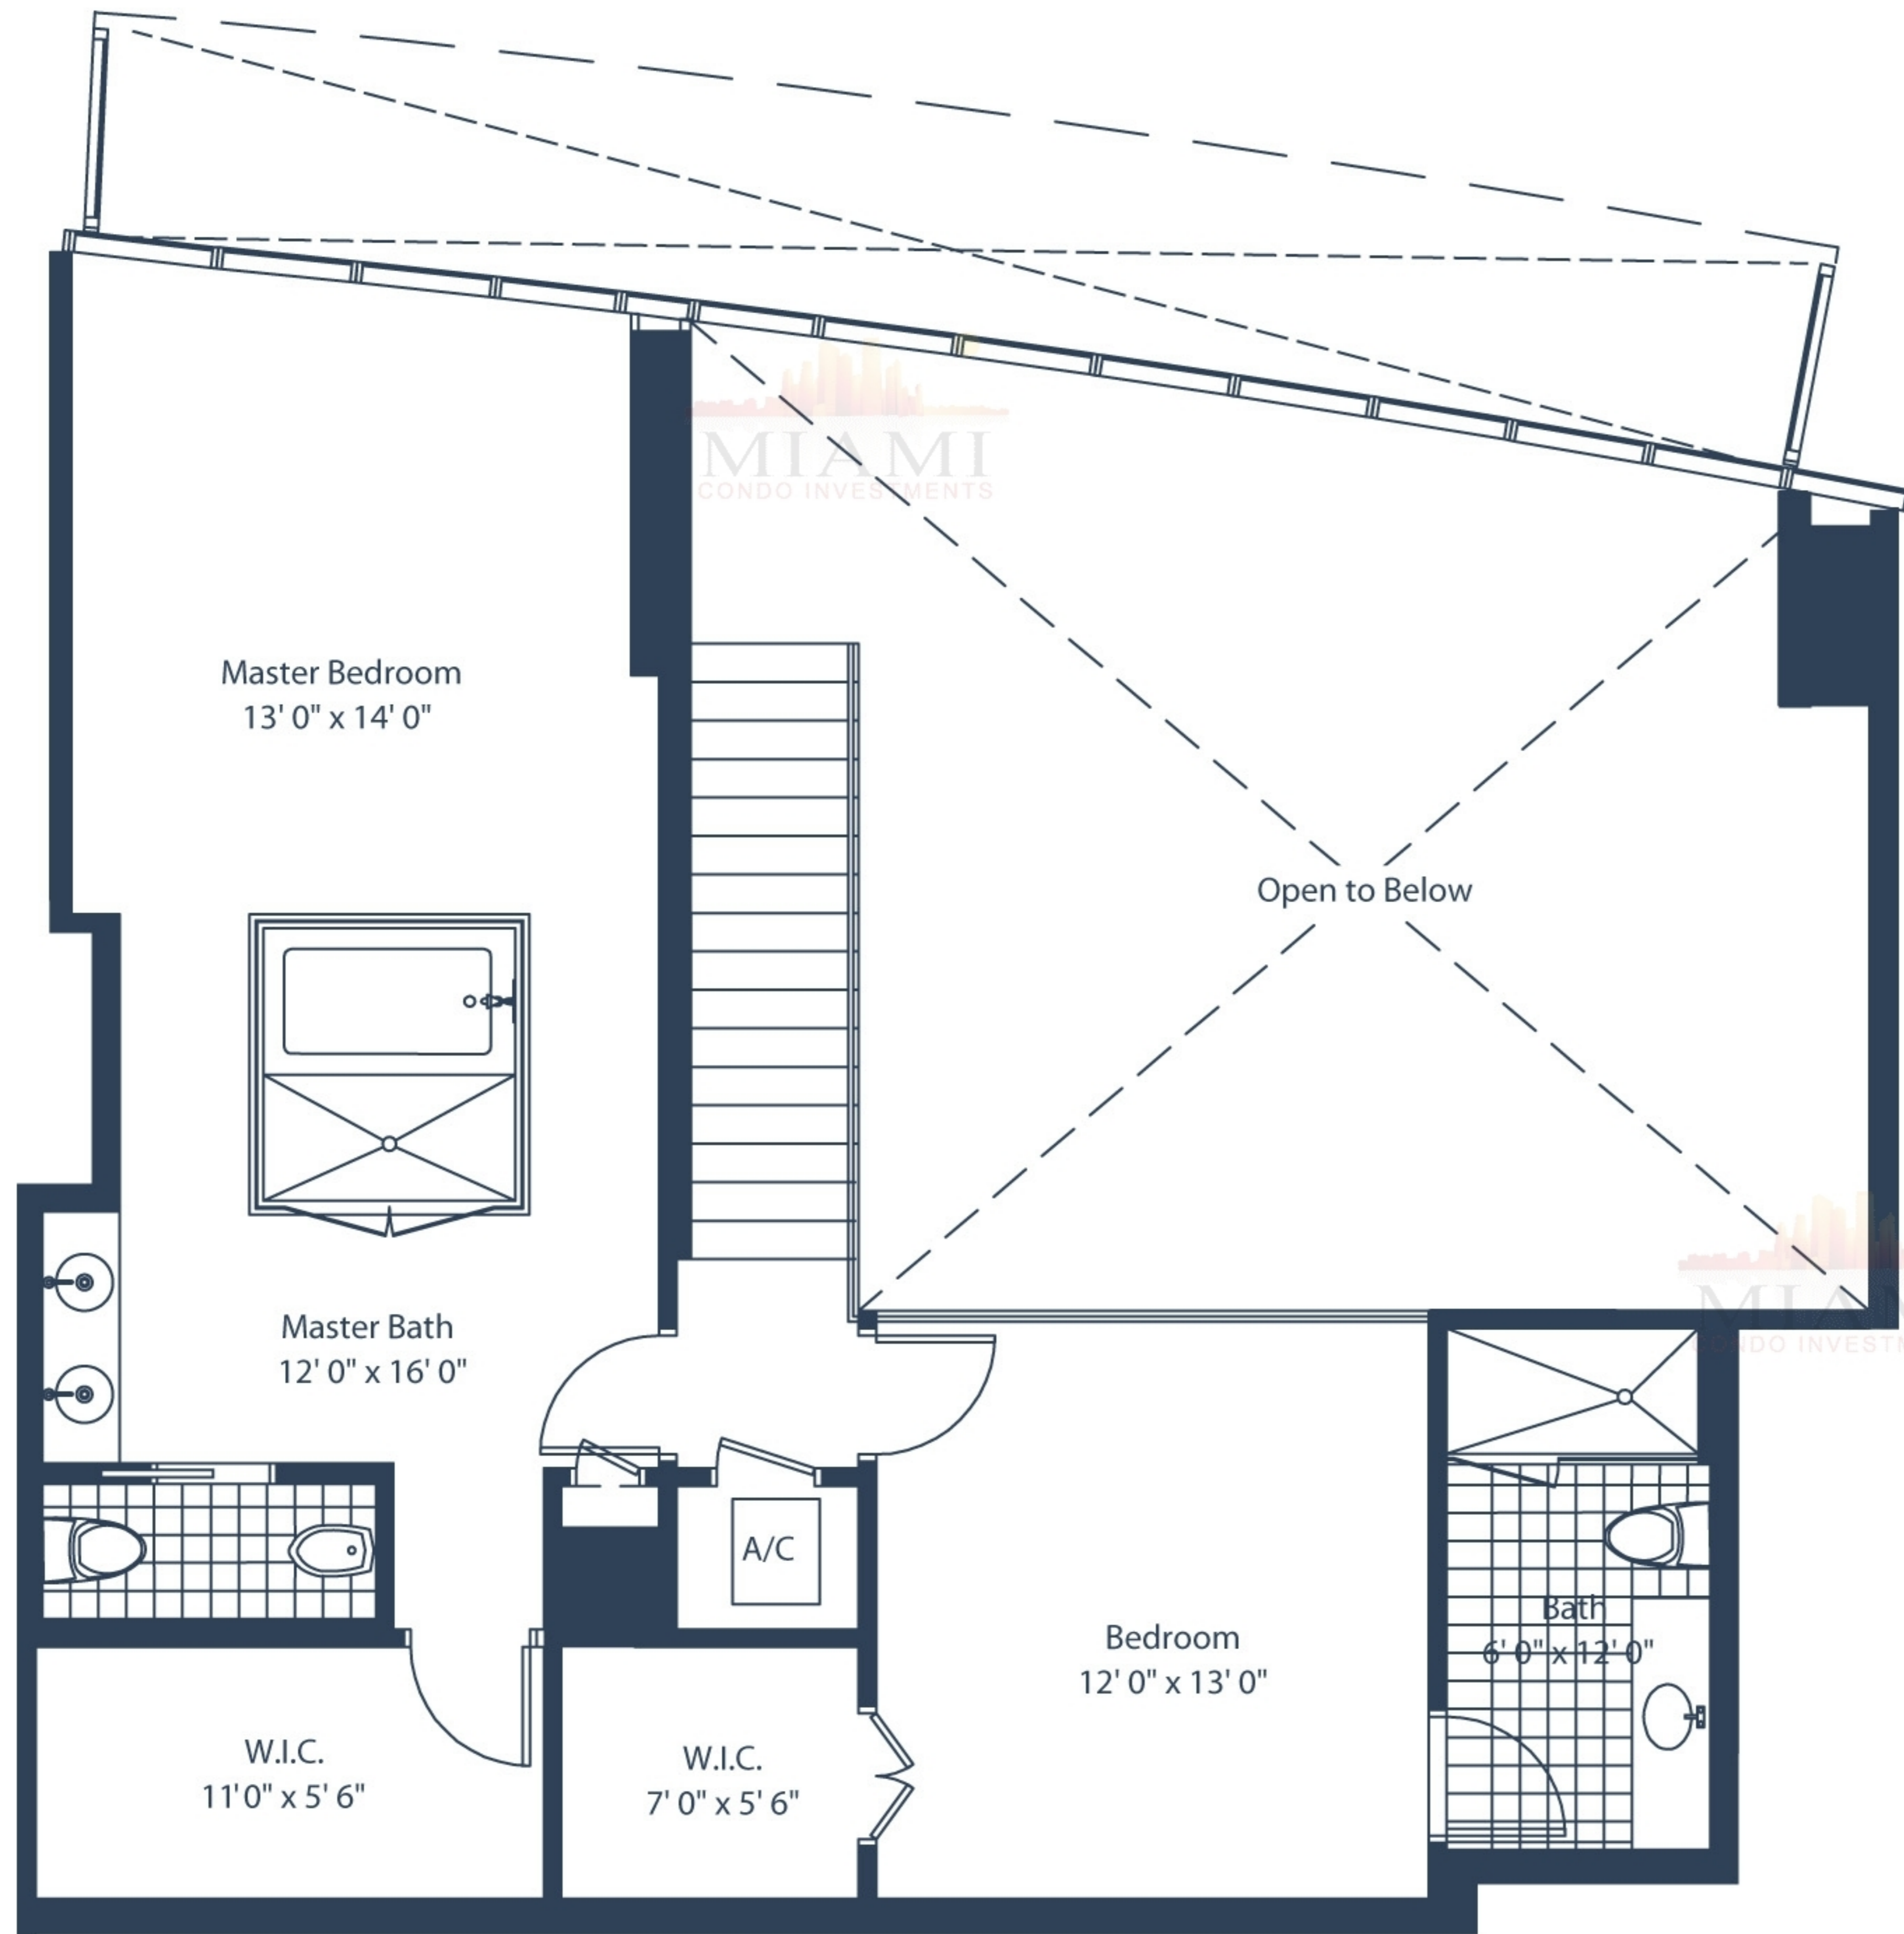

marinablue

Upper Level

Lower Level

PENTHOUSE 2	LINE 2/3
3 Bedroom / 3.5 Bath	
Levels: 57 +58	
Area Under AC:	2330 SF
Balcony:	190 SF
Total:	2520 SF