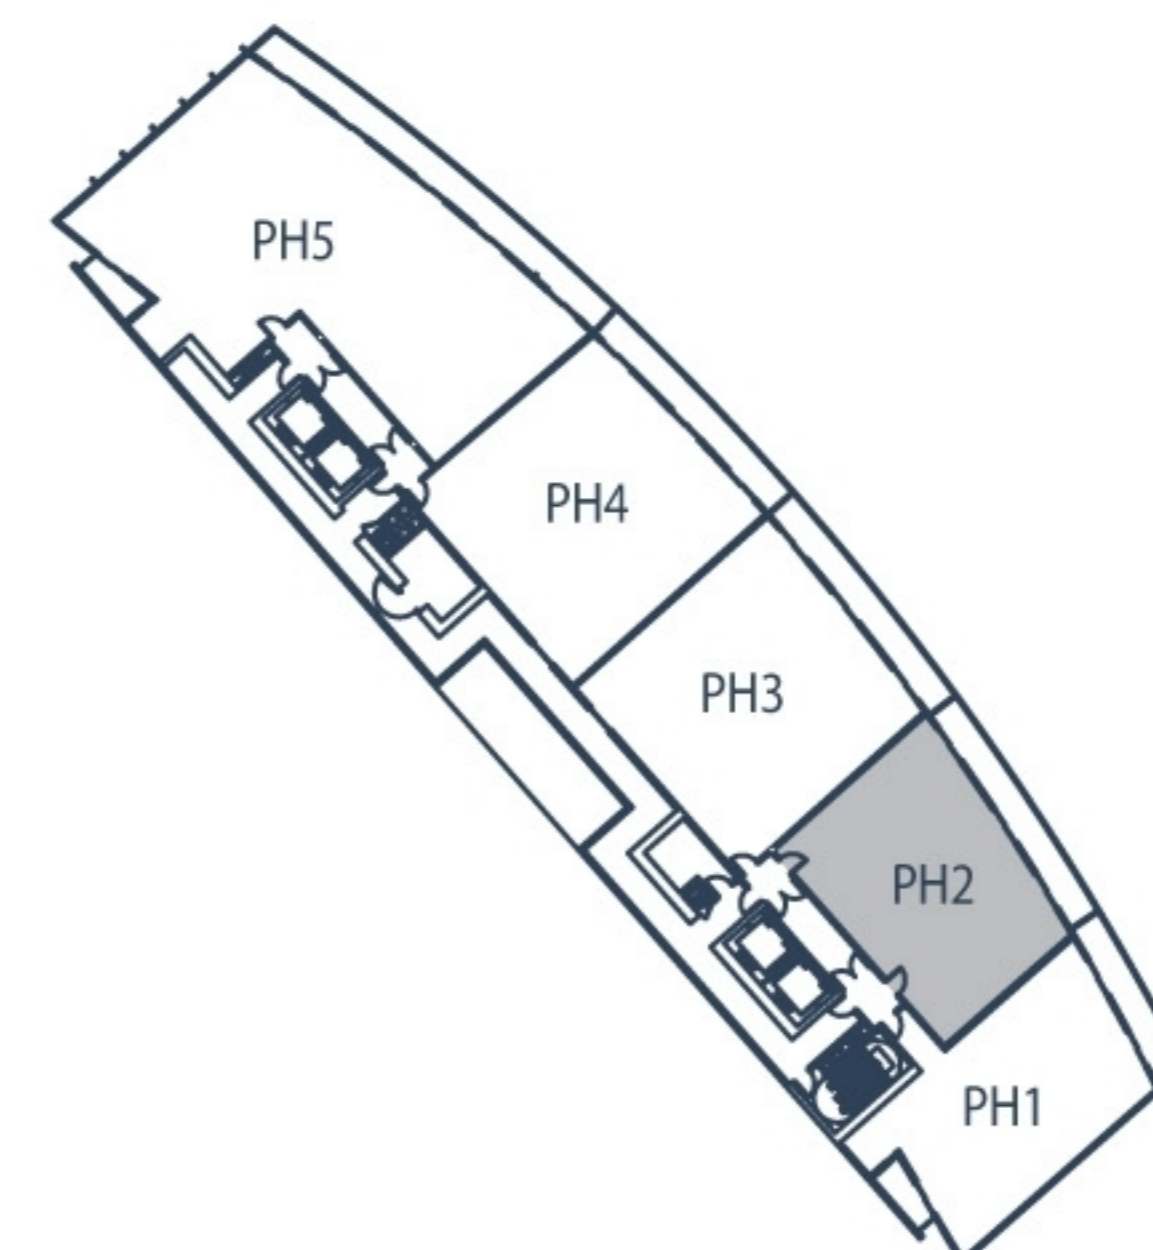

marinablue

Upper Level

Lower Level

PENTHOUSE 2	LINE 2/3
3 Bedroom / 3.5 Bath	
Levels: 57 +58	
Area Under AC:	2330 SF
Balcony:	190 SF
Total:	2520 SF