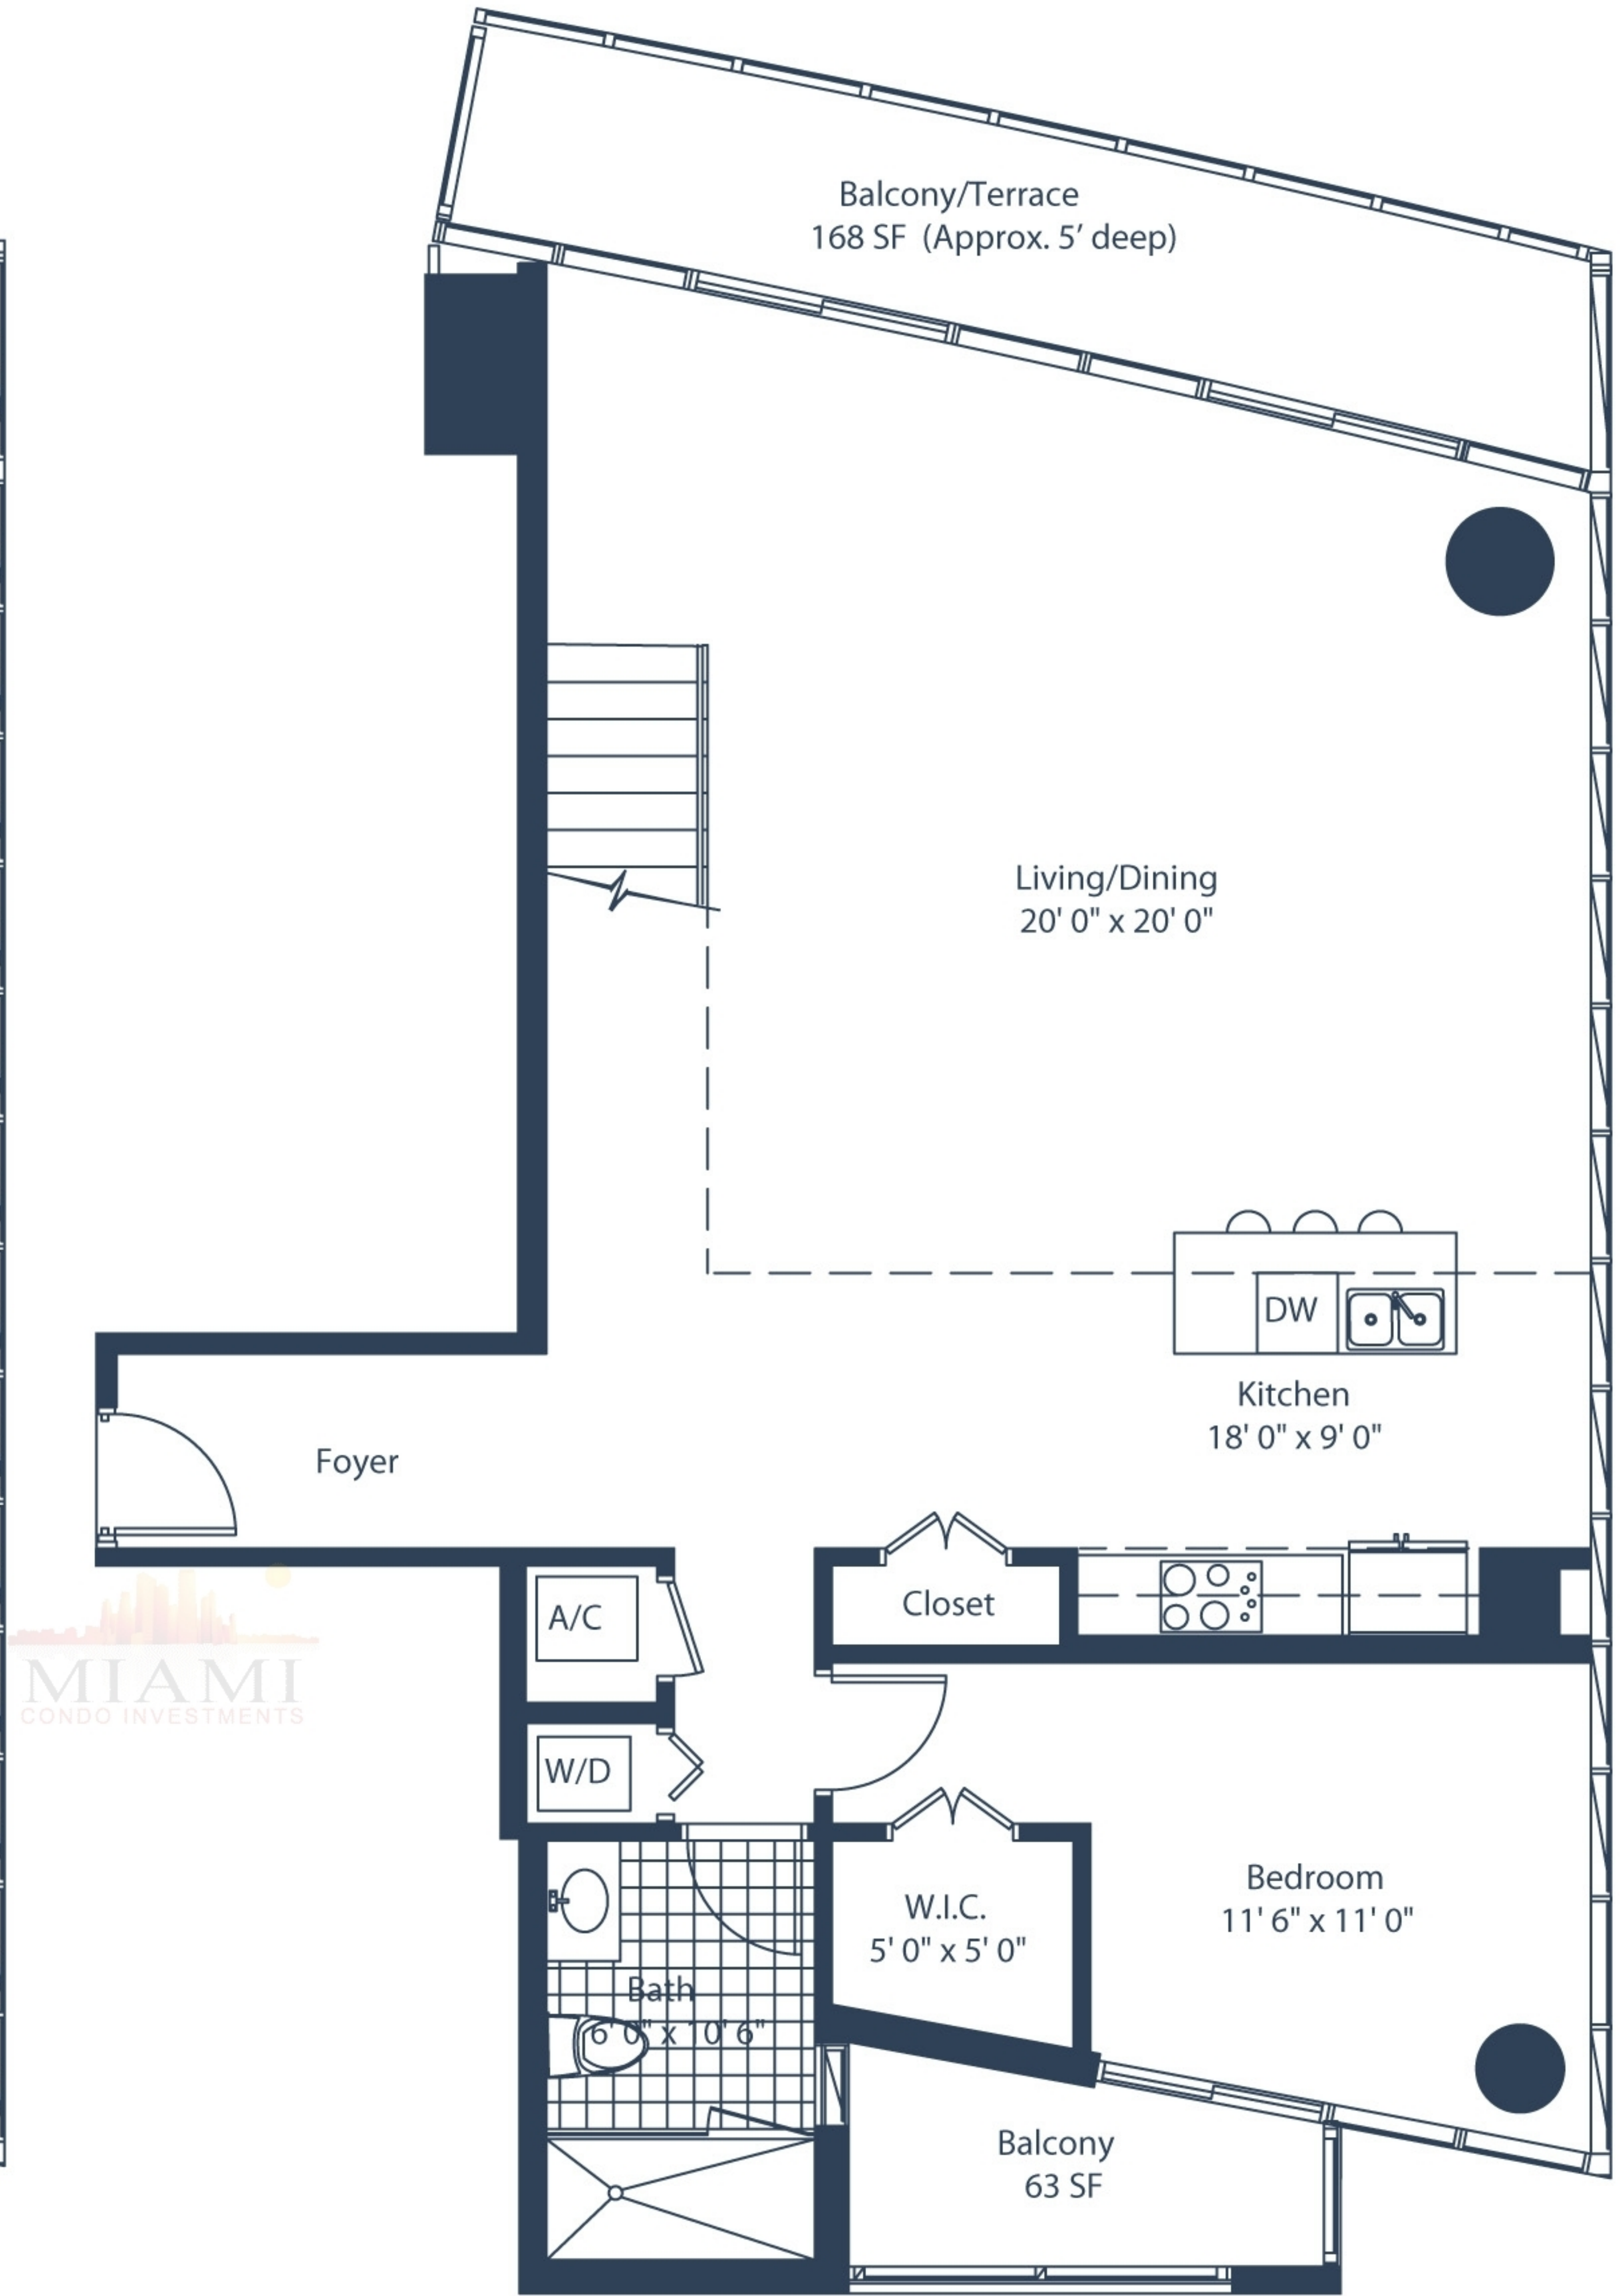

Upper Level

Lower Level

PENTHOUSE 1	LINE 1
2 Bedroom / 2 Bath	
Levels: 57 + 58	
Area Under AC:	1959 SF
Balcony:	294 SF
Total:	2253 SF