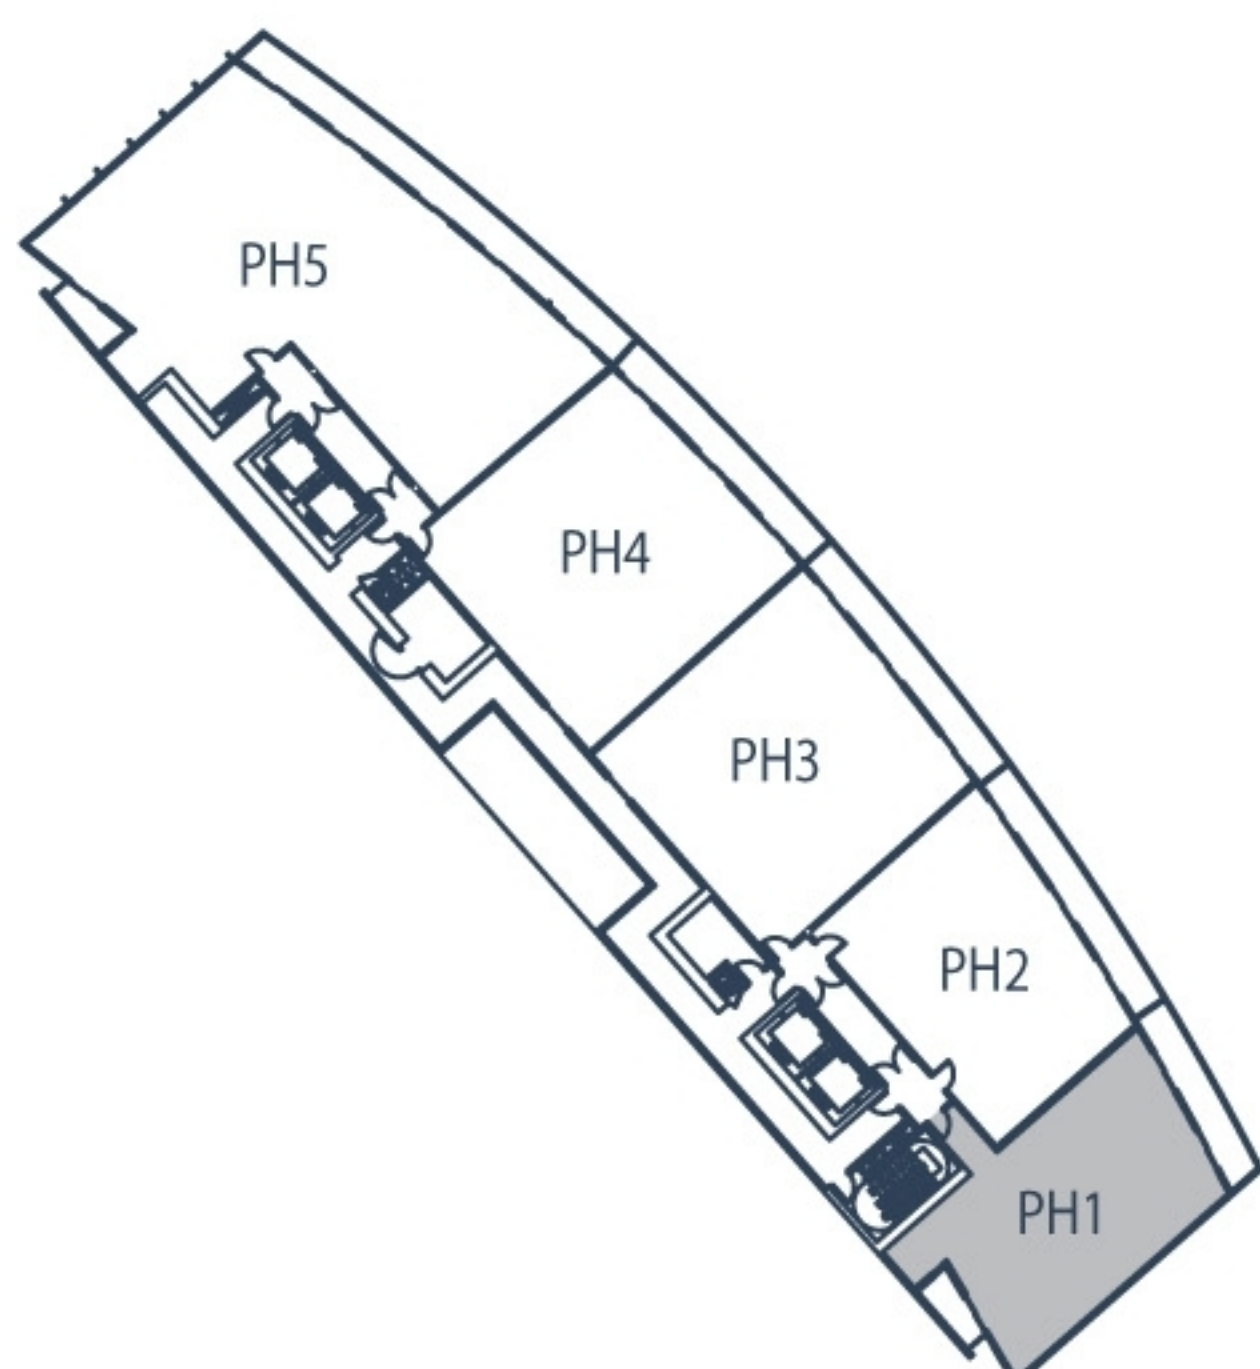

Upper Level

Lower Level

PENTHOUSE 1	LINE 1
2 Bedroom / 2 Bath	
Levels: 57 + 58	
Area Under AC:	1959 SF
Balcony:	294 SF
Total:	2253 SF