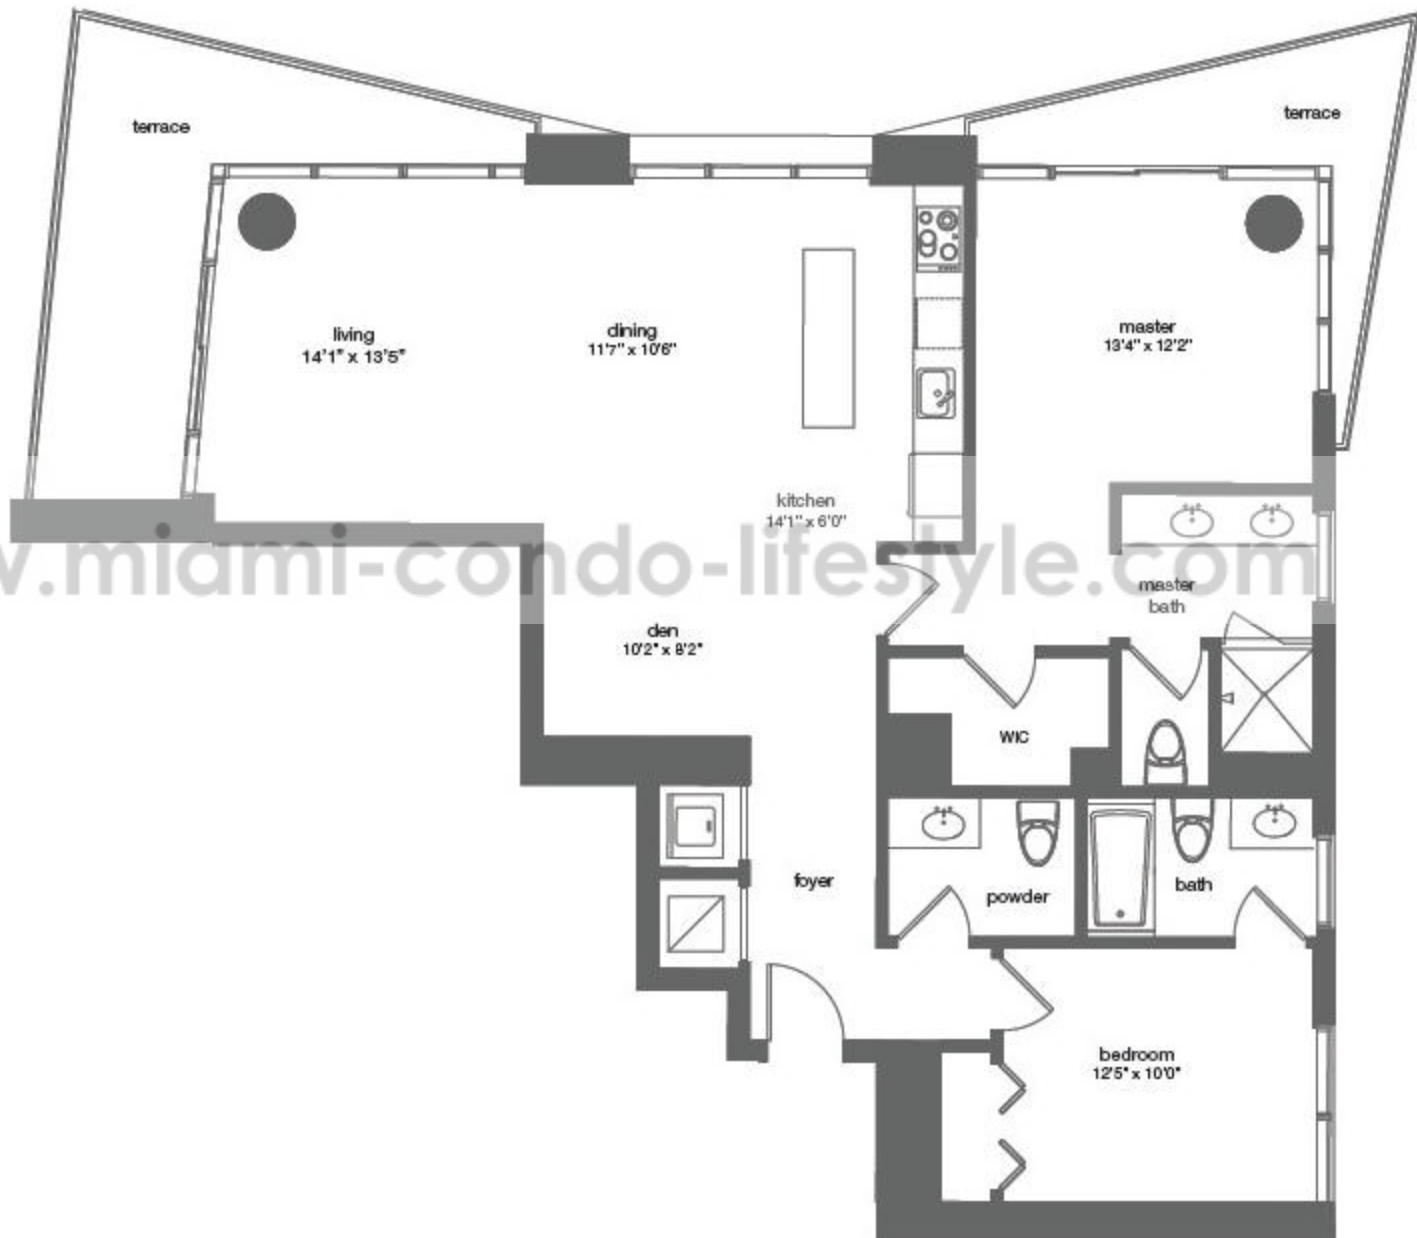

Mint

2 bedrooms and 2.5 bathrooms.

Unit 05 floor plan

Total Area: 1,584 square feet (1,584 sf interior and 0 sf balcony)

mint

www.miami-condo-lifestyle.com