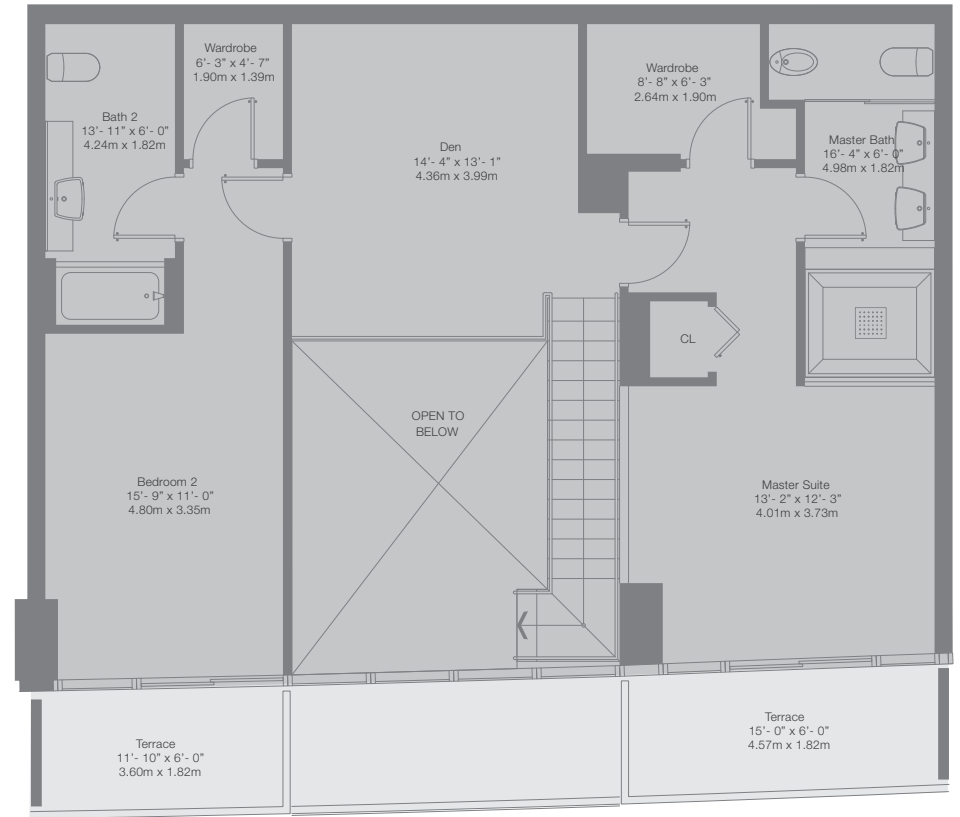

LOWER LEVEL

UPPER LEVEL

TOWNHOUSE
07

2 Bedrooms - Den - 2.5 Baths

Interior	1,729 sq. ft.	160.63 m ²
Terrace	324 sq. ft.	30.10 m ²
Total	2,053 sq. ft.	190.73 m²

EPIC