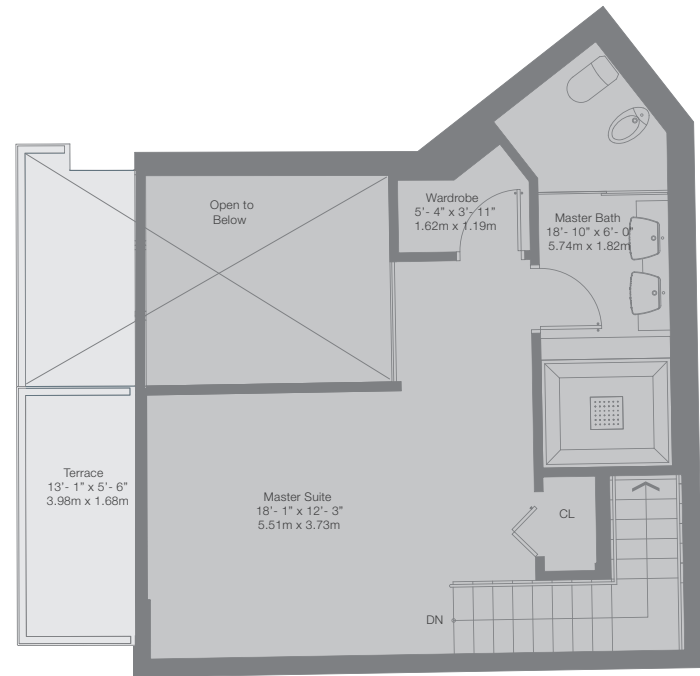

LOWER LEVEL

UPPER LEVEL

TOWNHOUSE

01

1 Bedroom - 1.5 Baths

Interior	1,033 sq. ft.	95.97 m ²
Terrace	190 sq. ft.	17.65 m ²
Total	1,223 sq. ft.	113.62 m²

EPIC