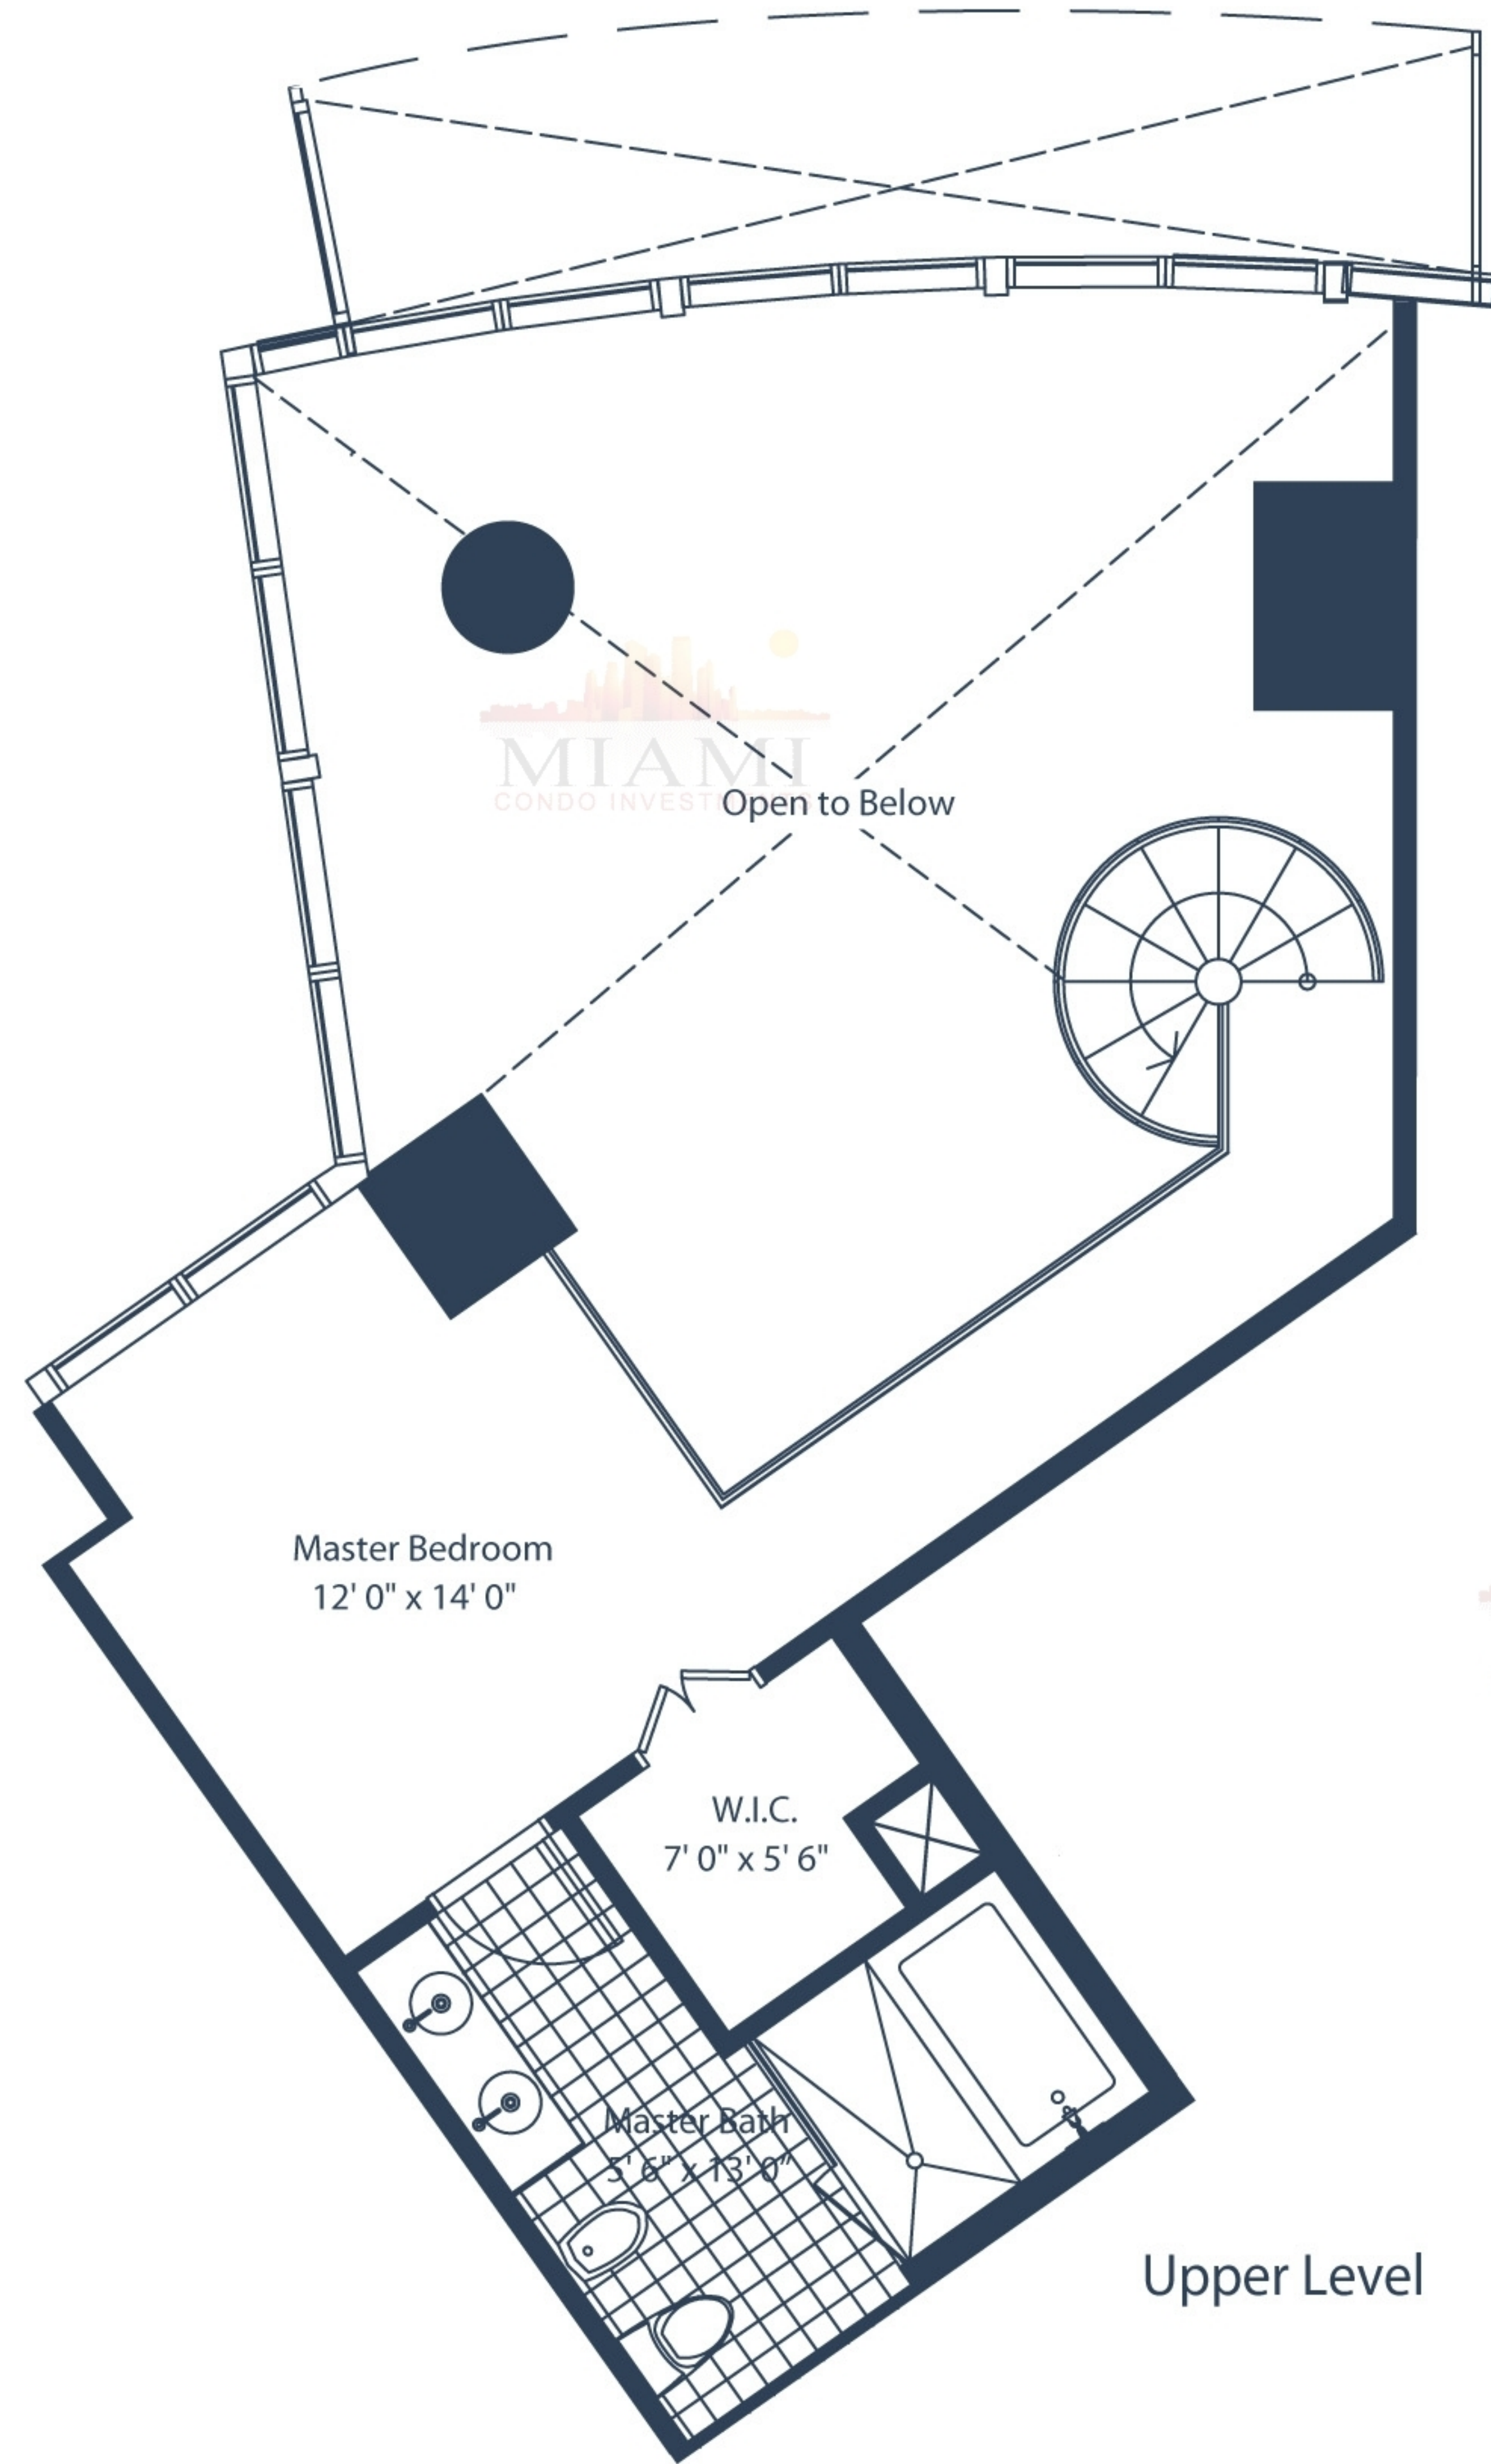

# marinablue

LOFT 6B

LINE L6

2 Bedroom / 2.5 Bath

Levels: 9 + 10

Area Under AC:

1531 SF

Balcony:

135 SF

Total:

1666 SF