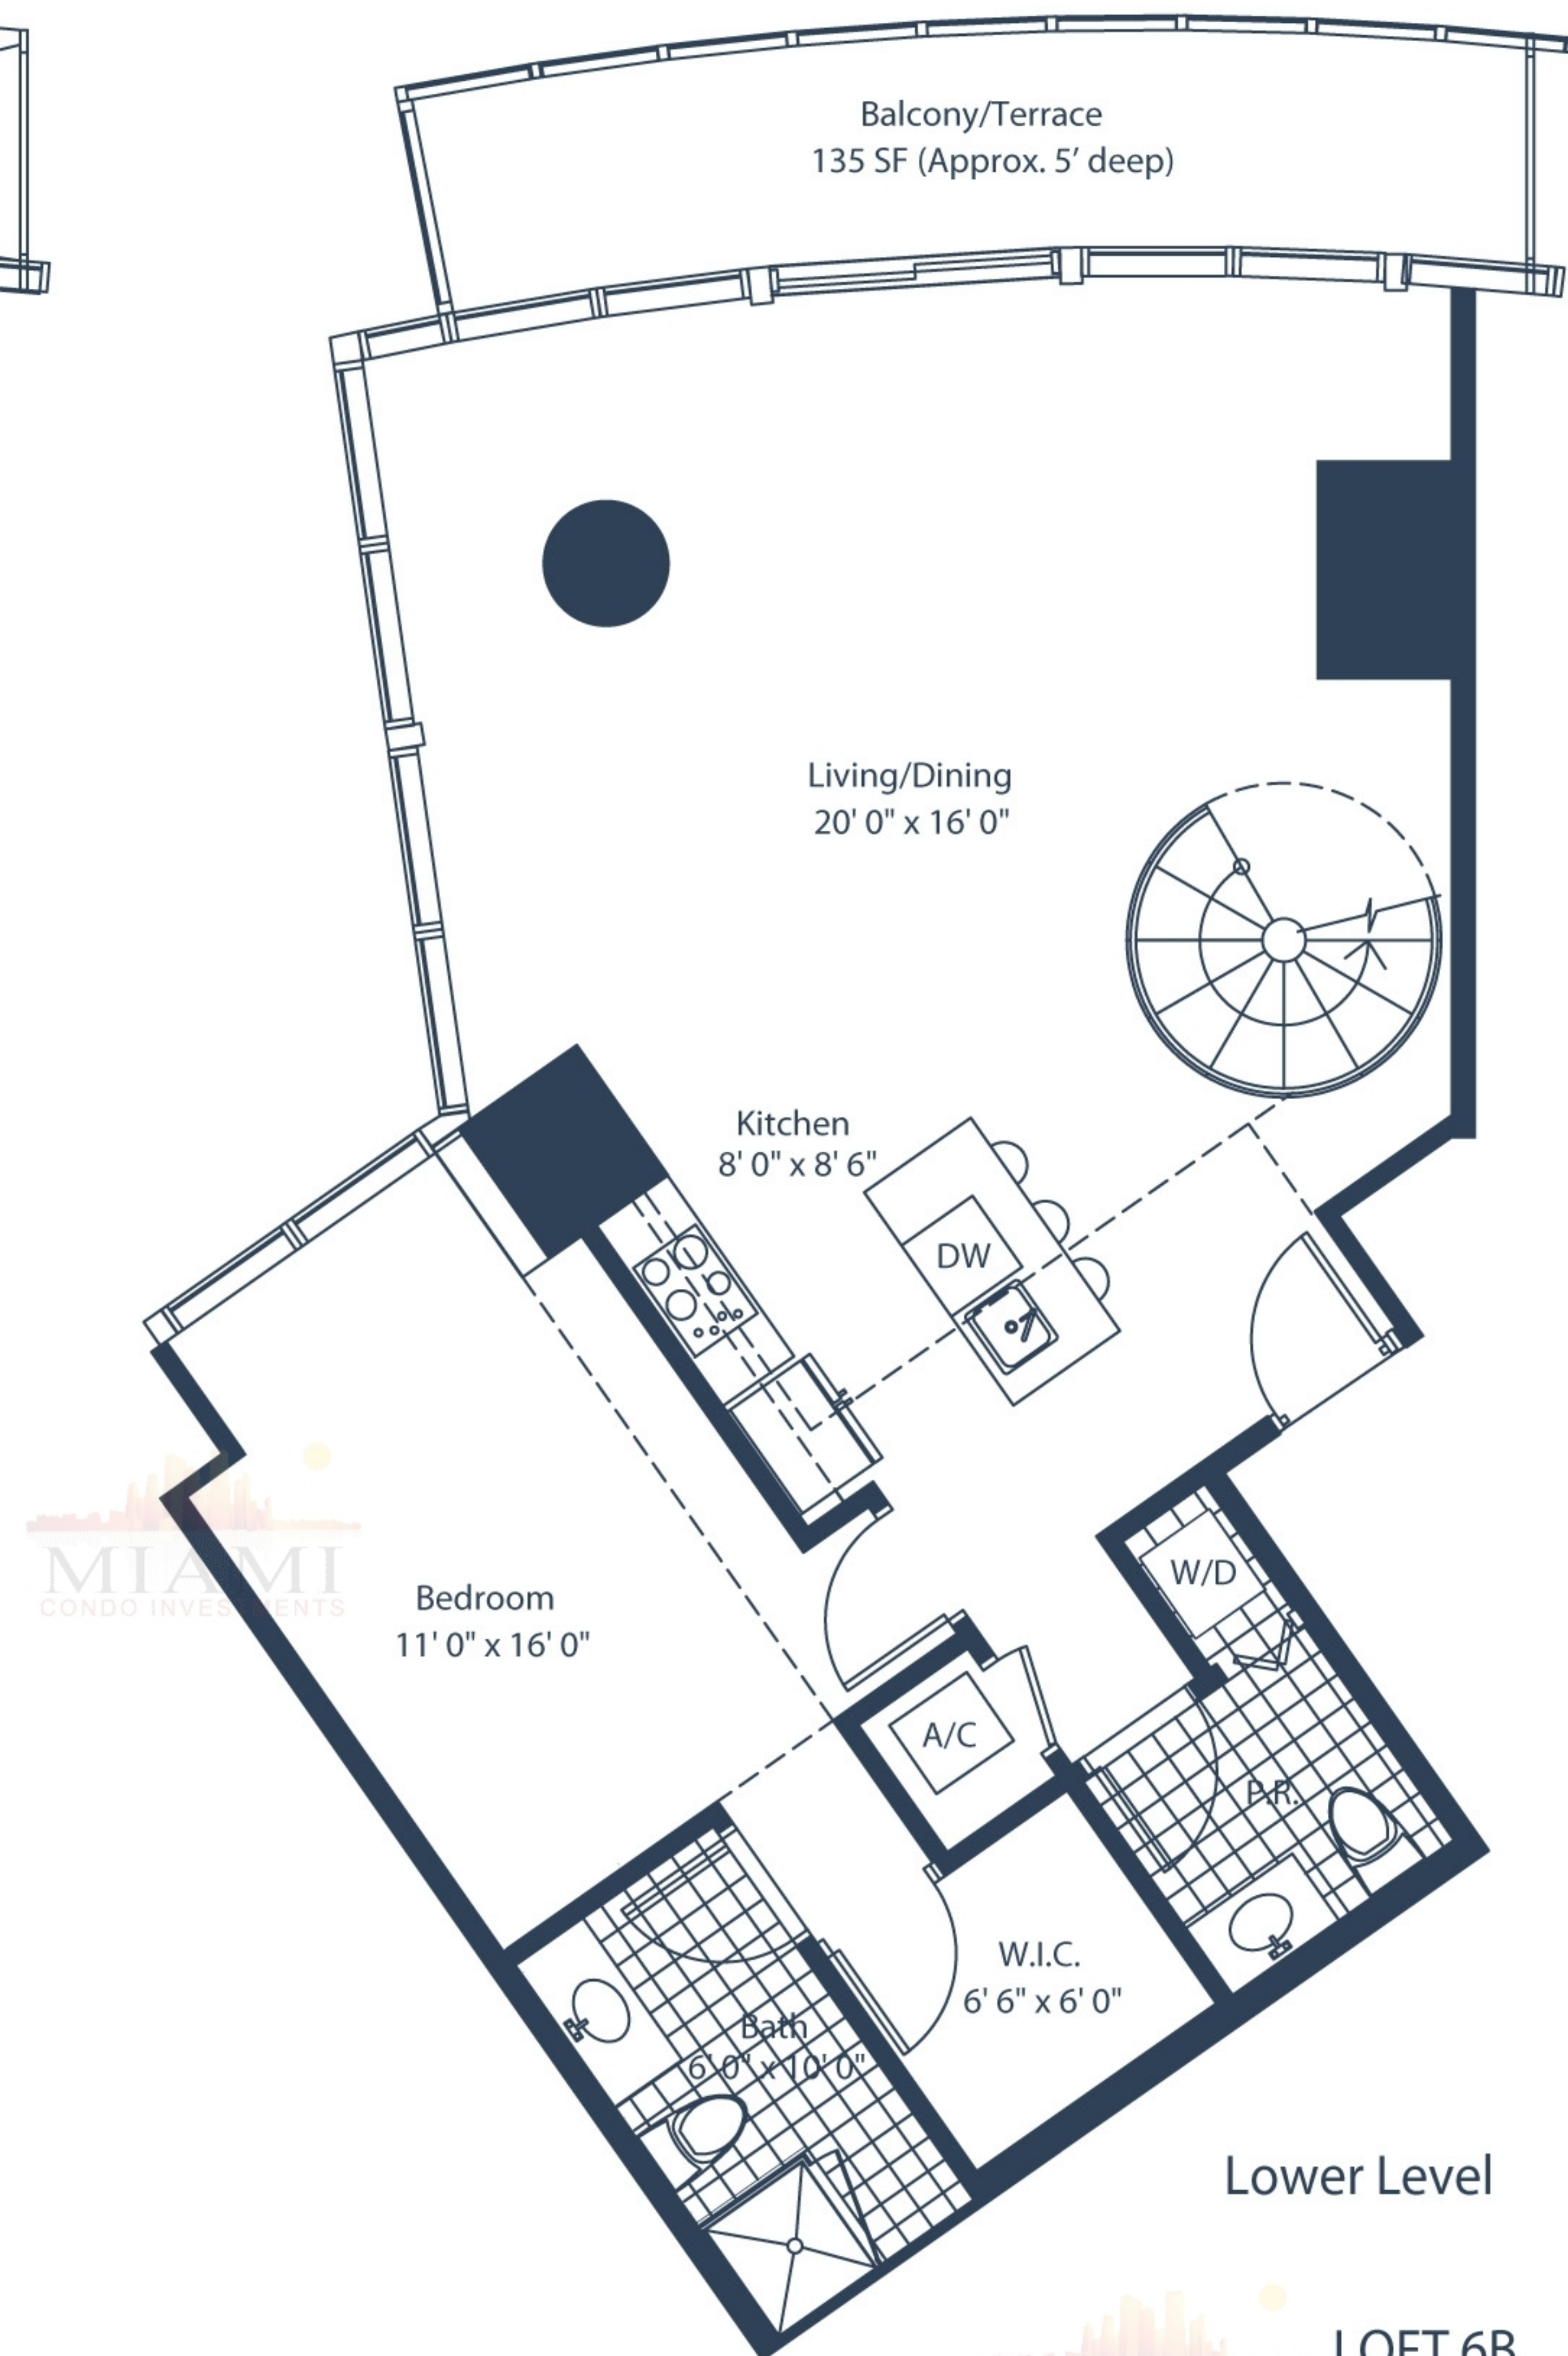

# marinablue

LOFT 6B

LINE L6

2 Bedroom / 2.5 Bath

Levels: 9 + 10

Area Under AC:

1531 SF

Balcony:

135 SF

Total:

1666 SF