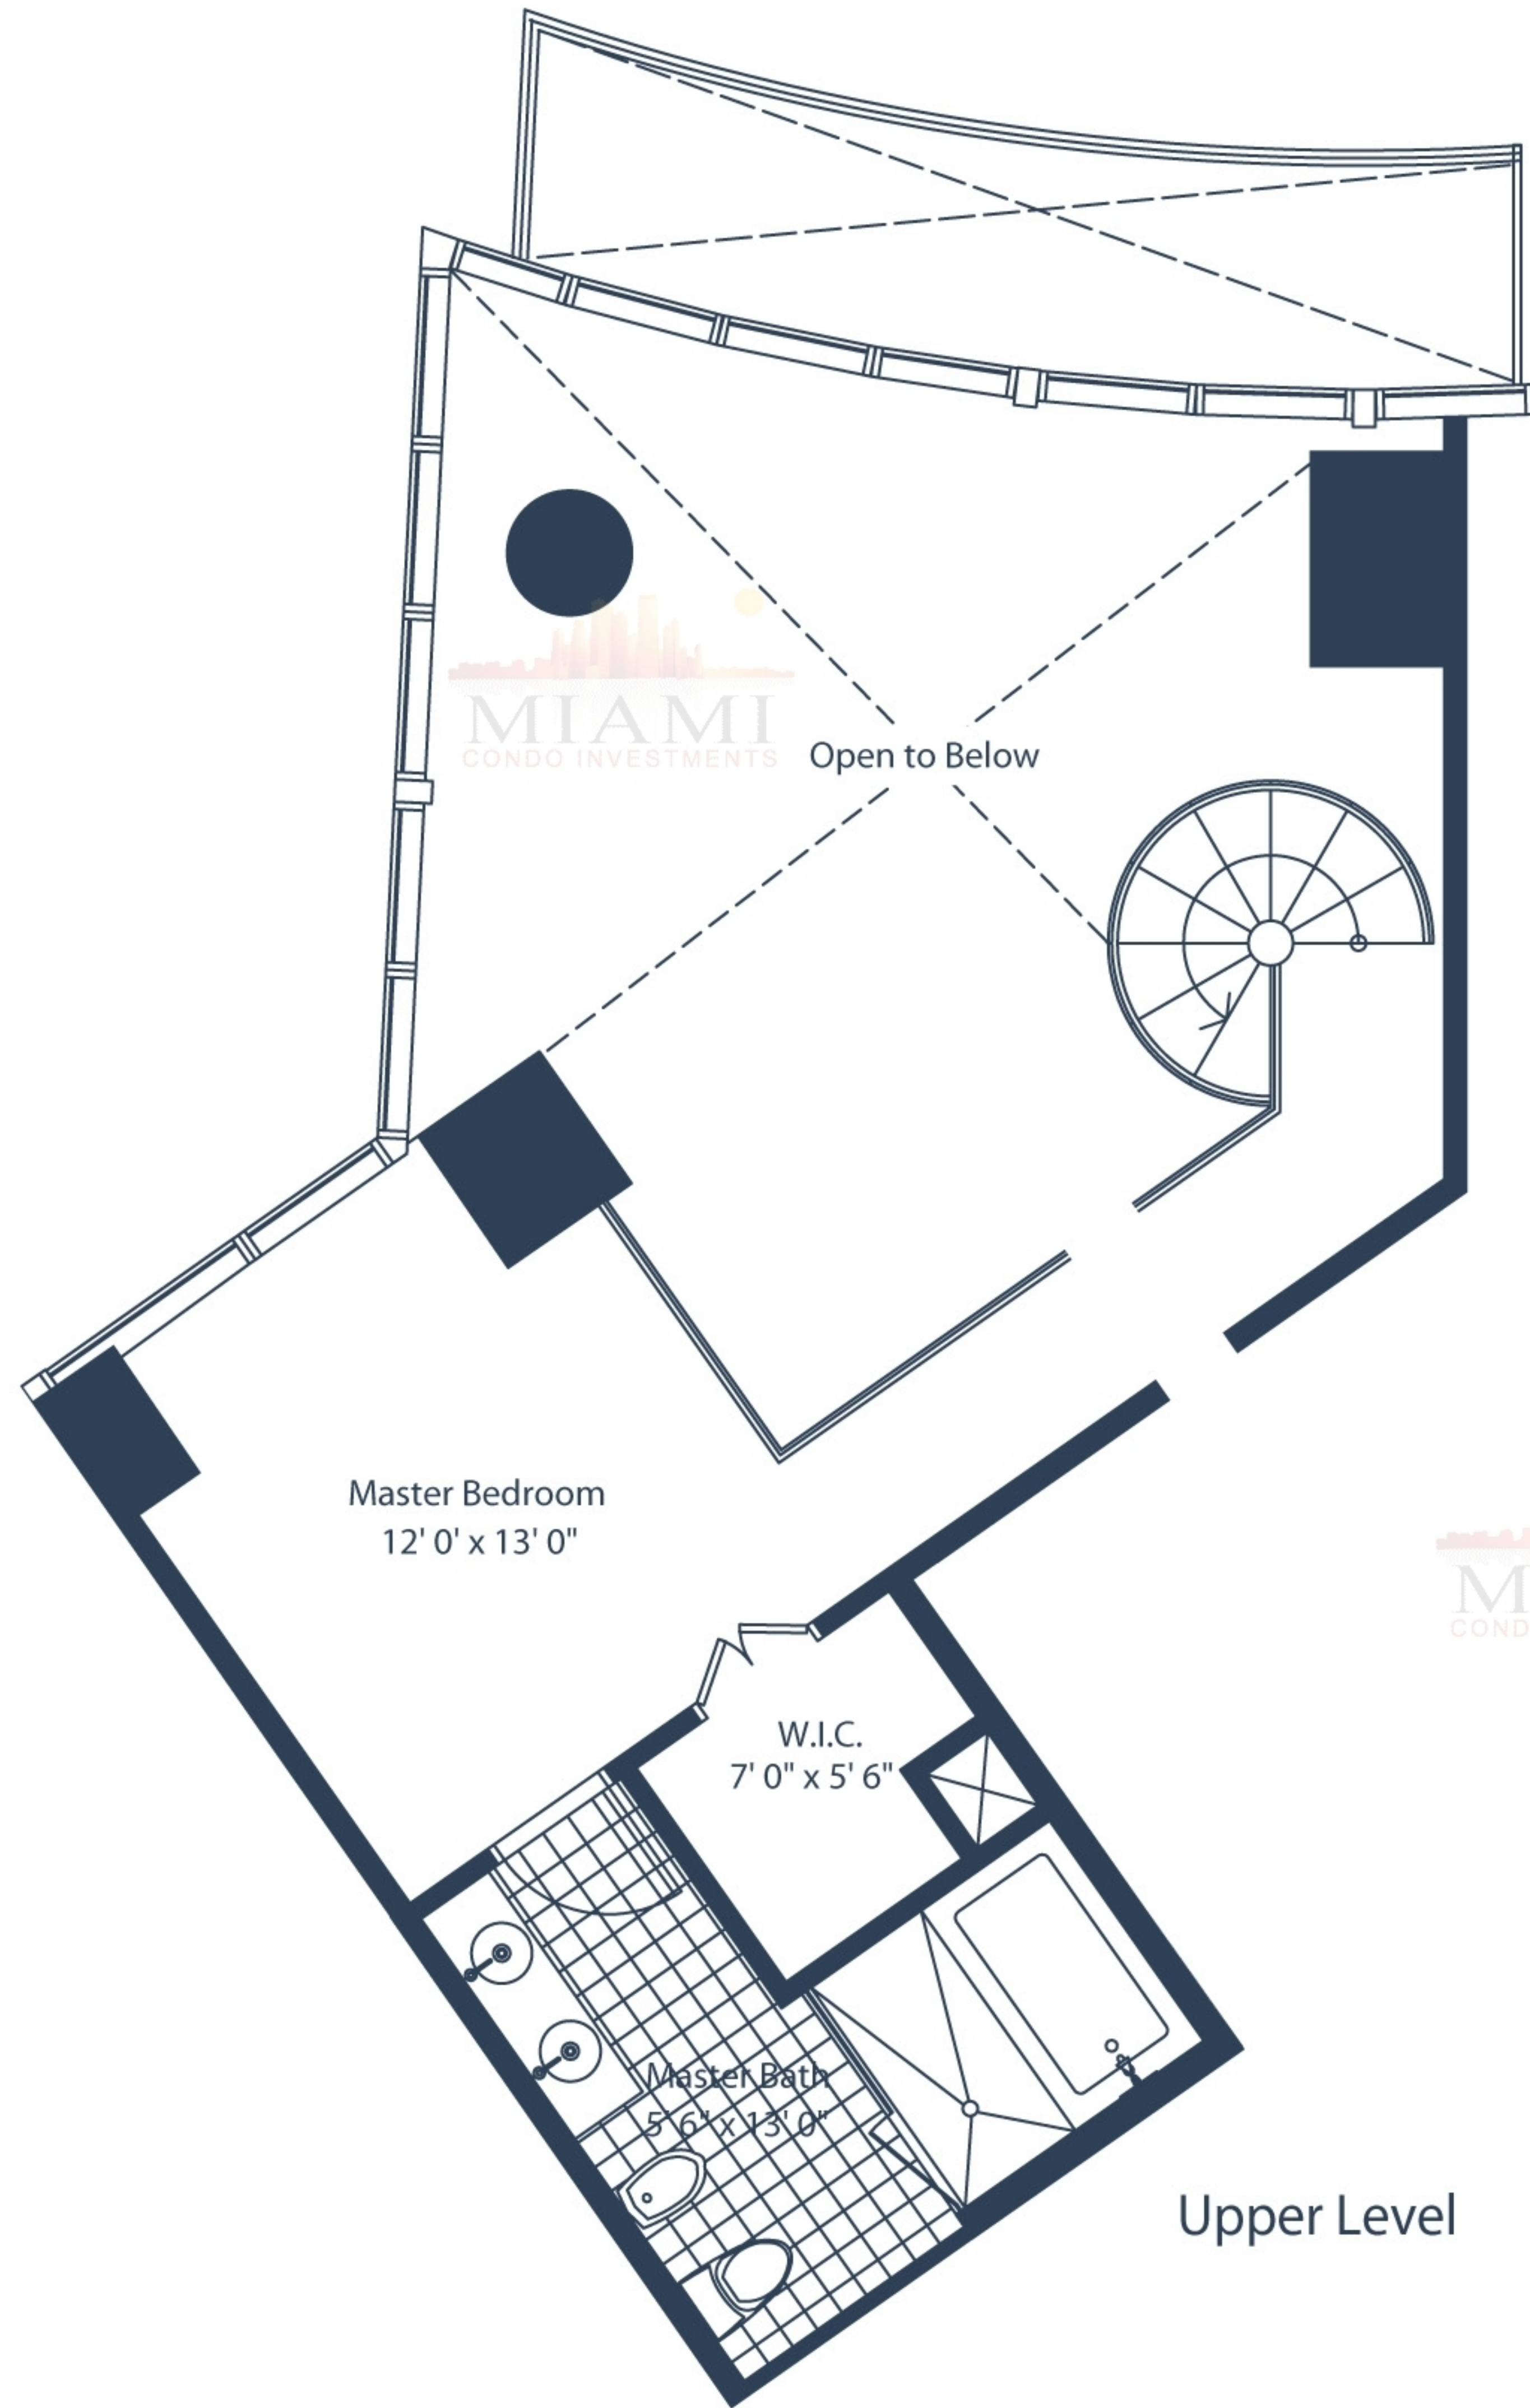

marinablue

Upper Level

Lower Level

LOFT 6A
2 Bedroom / 2.5 Bath
Levels: 7 + 8, 11 + 12

LINE L6

| | |
|----------------|---------|
| Area Under AC: | 1457 SF |
| Balcony: | 120 SF |
| <hr/> | <hr/> |
| Total: | 1577 SF |