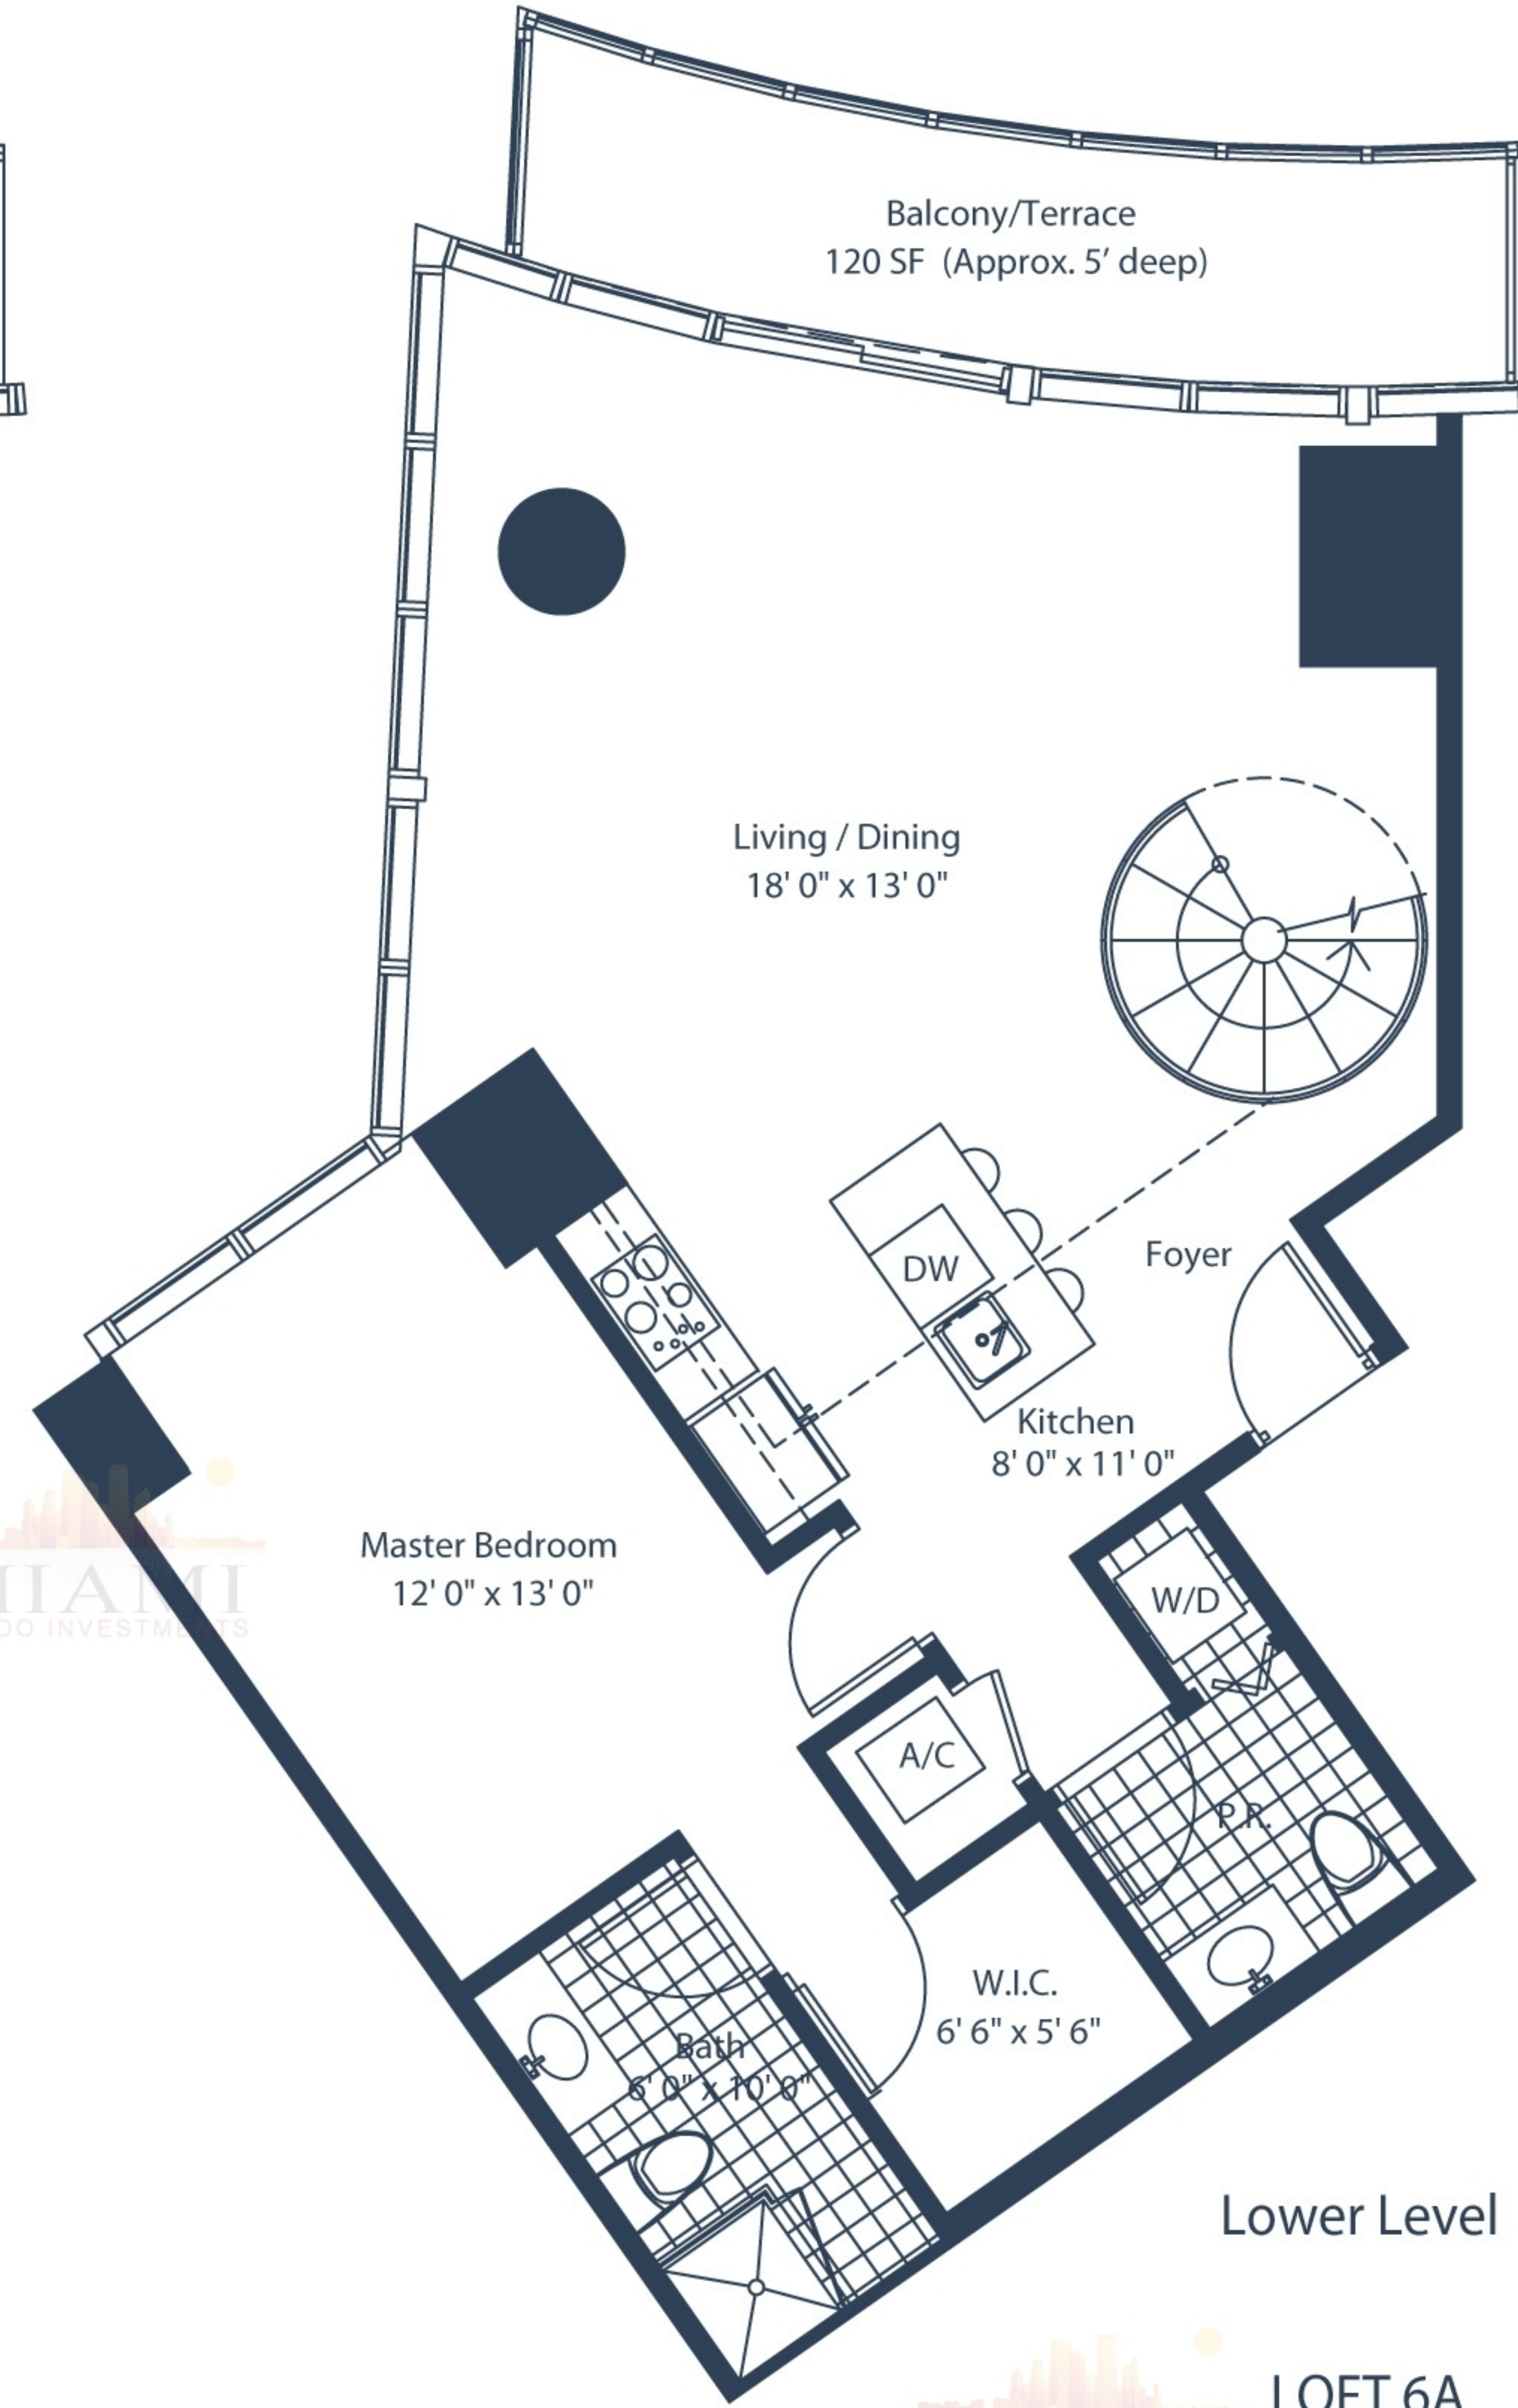

marinablue

Upper Level

Lower Level

LOFT 6A
2 Bedroom / 2.5 Bath
Levels: 7 + 8, 11 + 12

LINE L6

| | |
|----------------|---------|
| Area Under AC: | 1457 SF |
| Balcony: | 120 SF |
| <hr/> | <hr/> |
| Total: | 1577 SF |