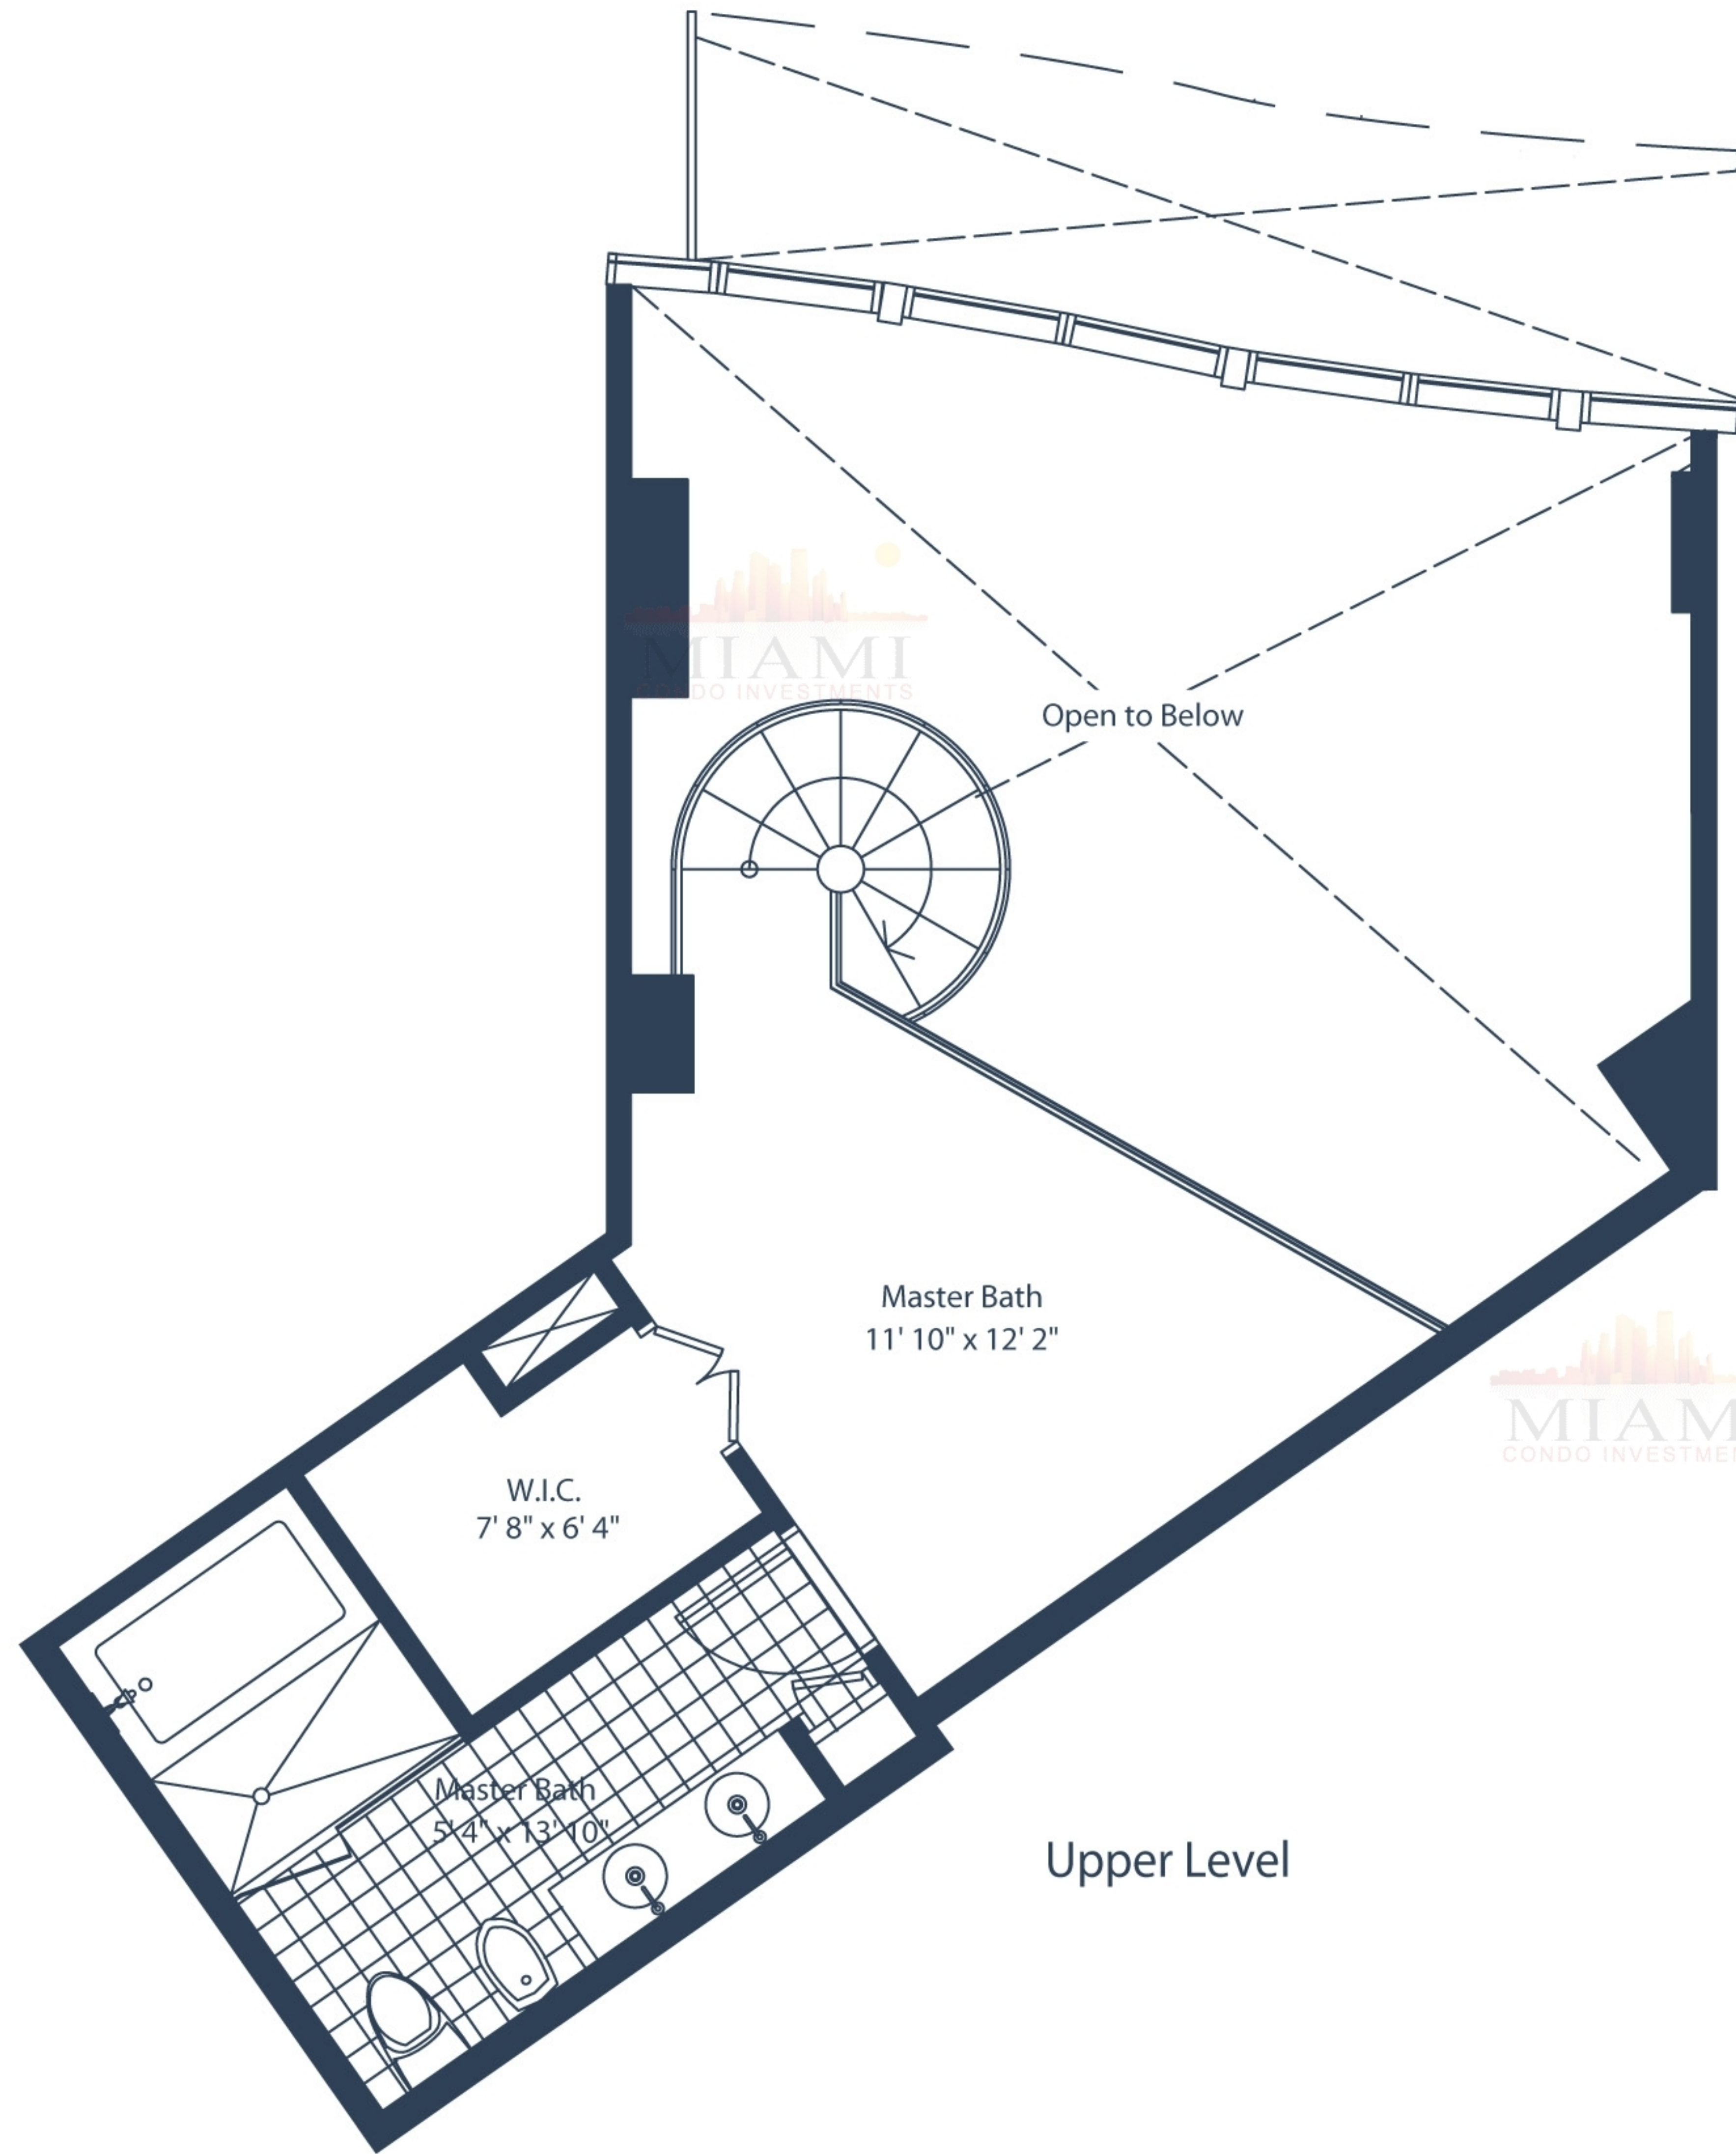

marinablue

LOFT 5B	LINE L5
1 Bedroom / 1.5 Bath	
Levels: 9 + 10	
Area Under AC:	1024 SF
Balcony:	120 SF
Total:	1144 SF