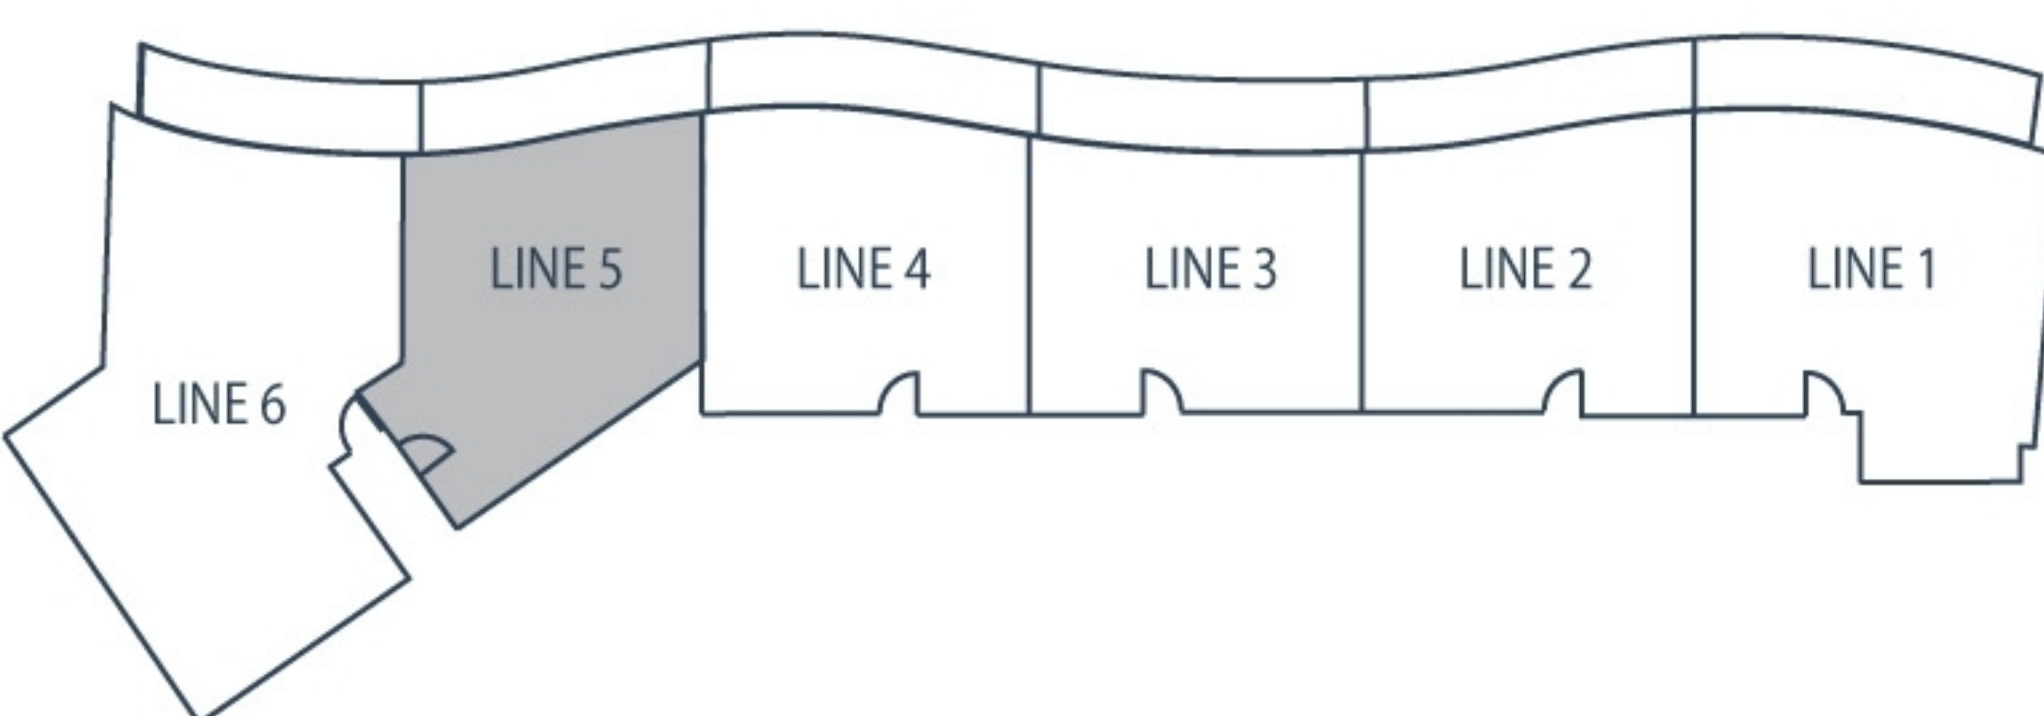

marinablue

LOFT 5B	LINE L5
1 Bedroom / 1.5 Bath	
Levels: 9 + 10	
Area Under AC:	1024 SF
Balcony:	120 SF
Total:	1144 SF