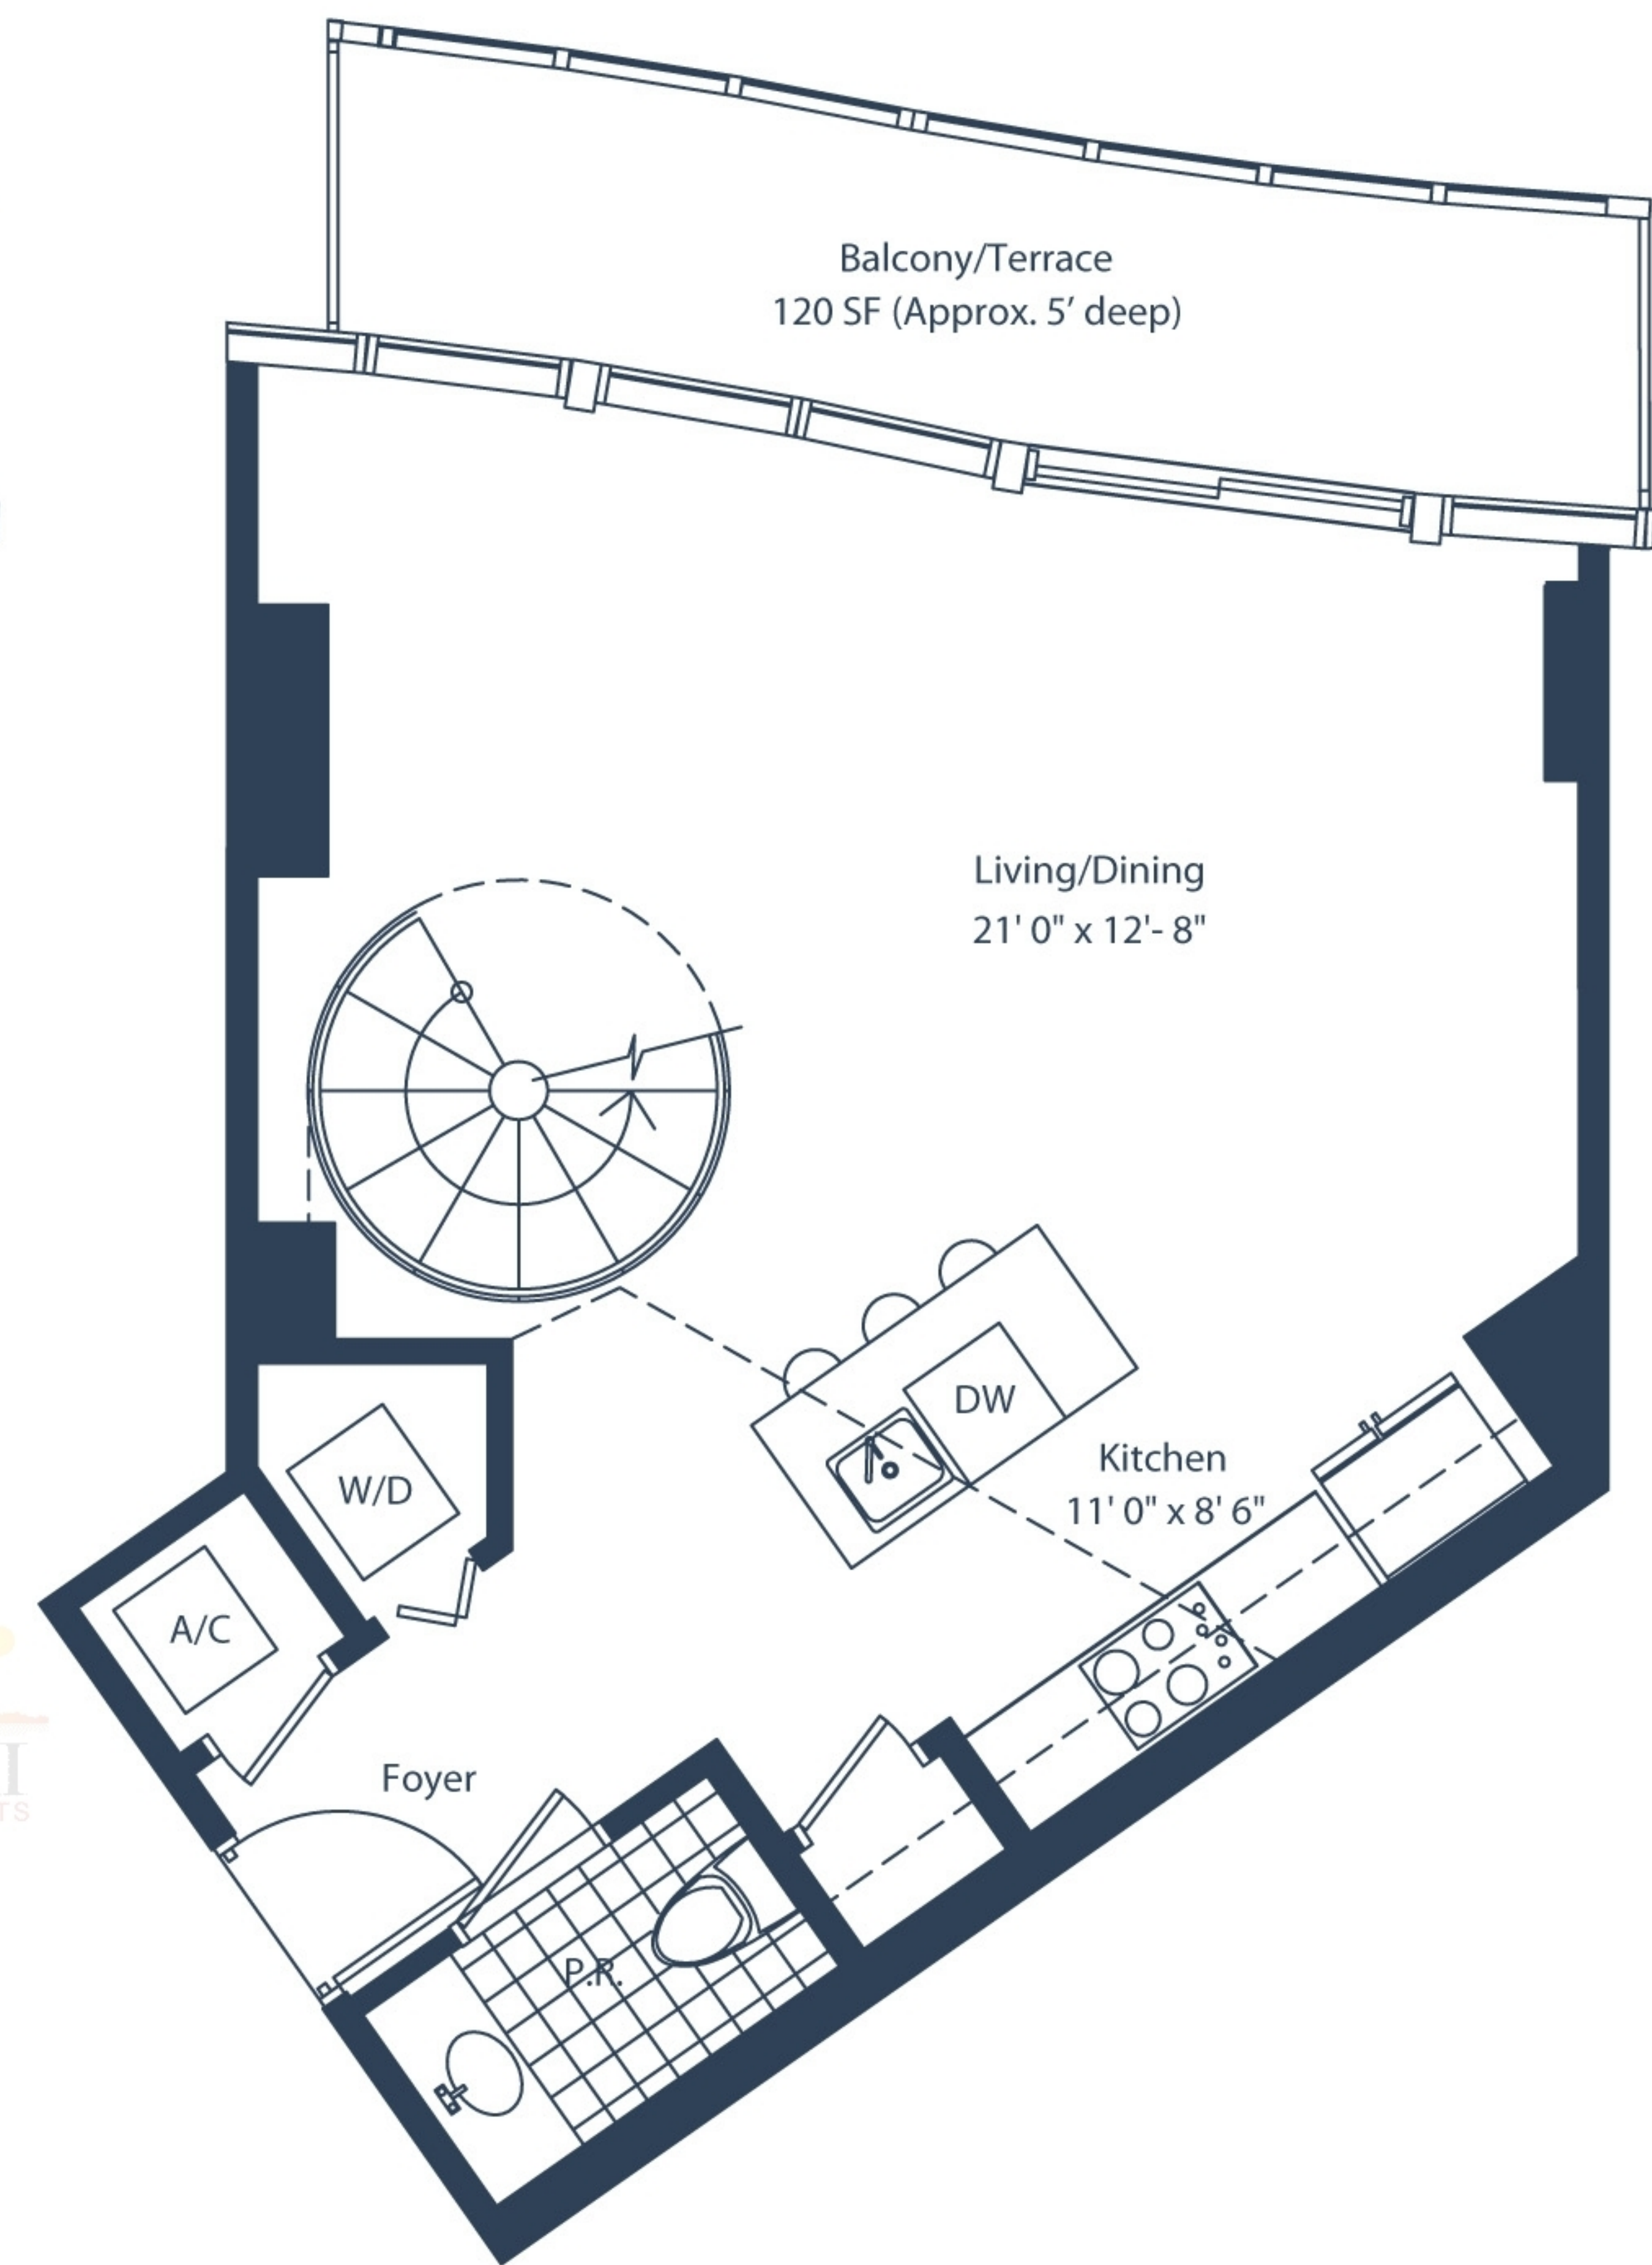

marinablue

LOFT 5B	LINE L5
1 Bedroom / 1.5 Bath	
Levels: 9 + 10	
Area Under AC:	1024 SF
Balcony:	120 SF
Total:	1144 SF