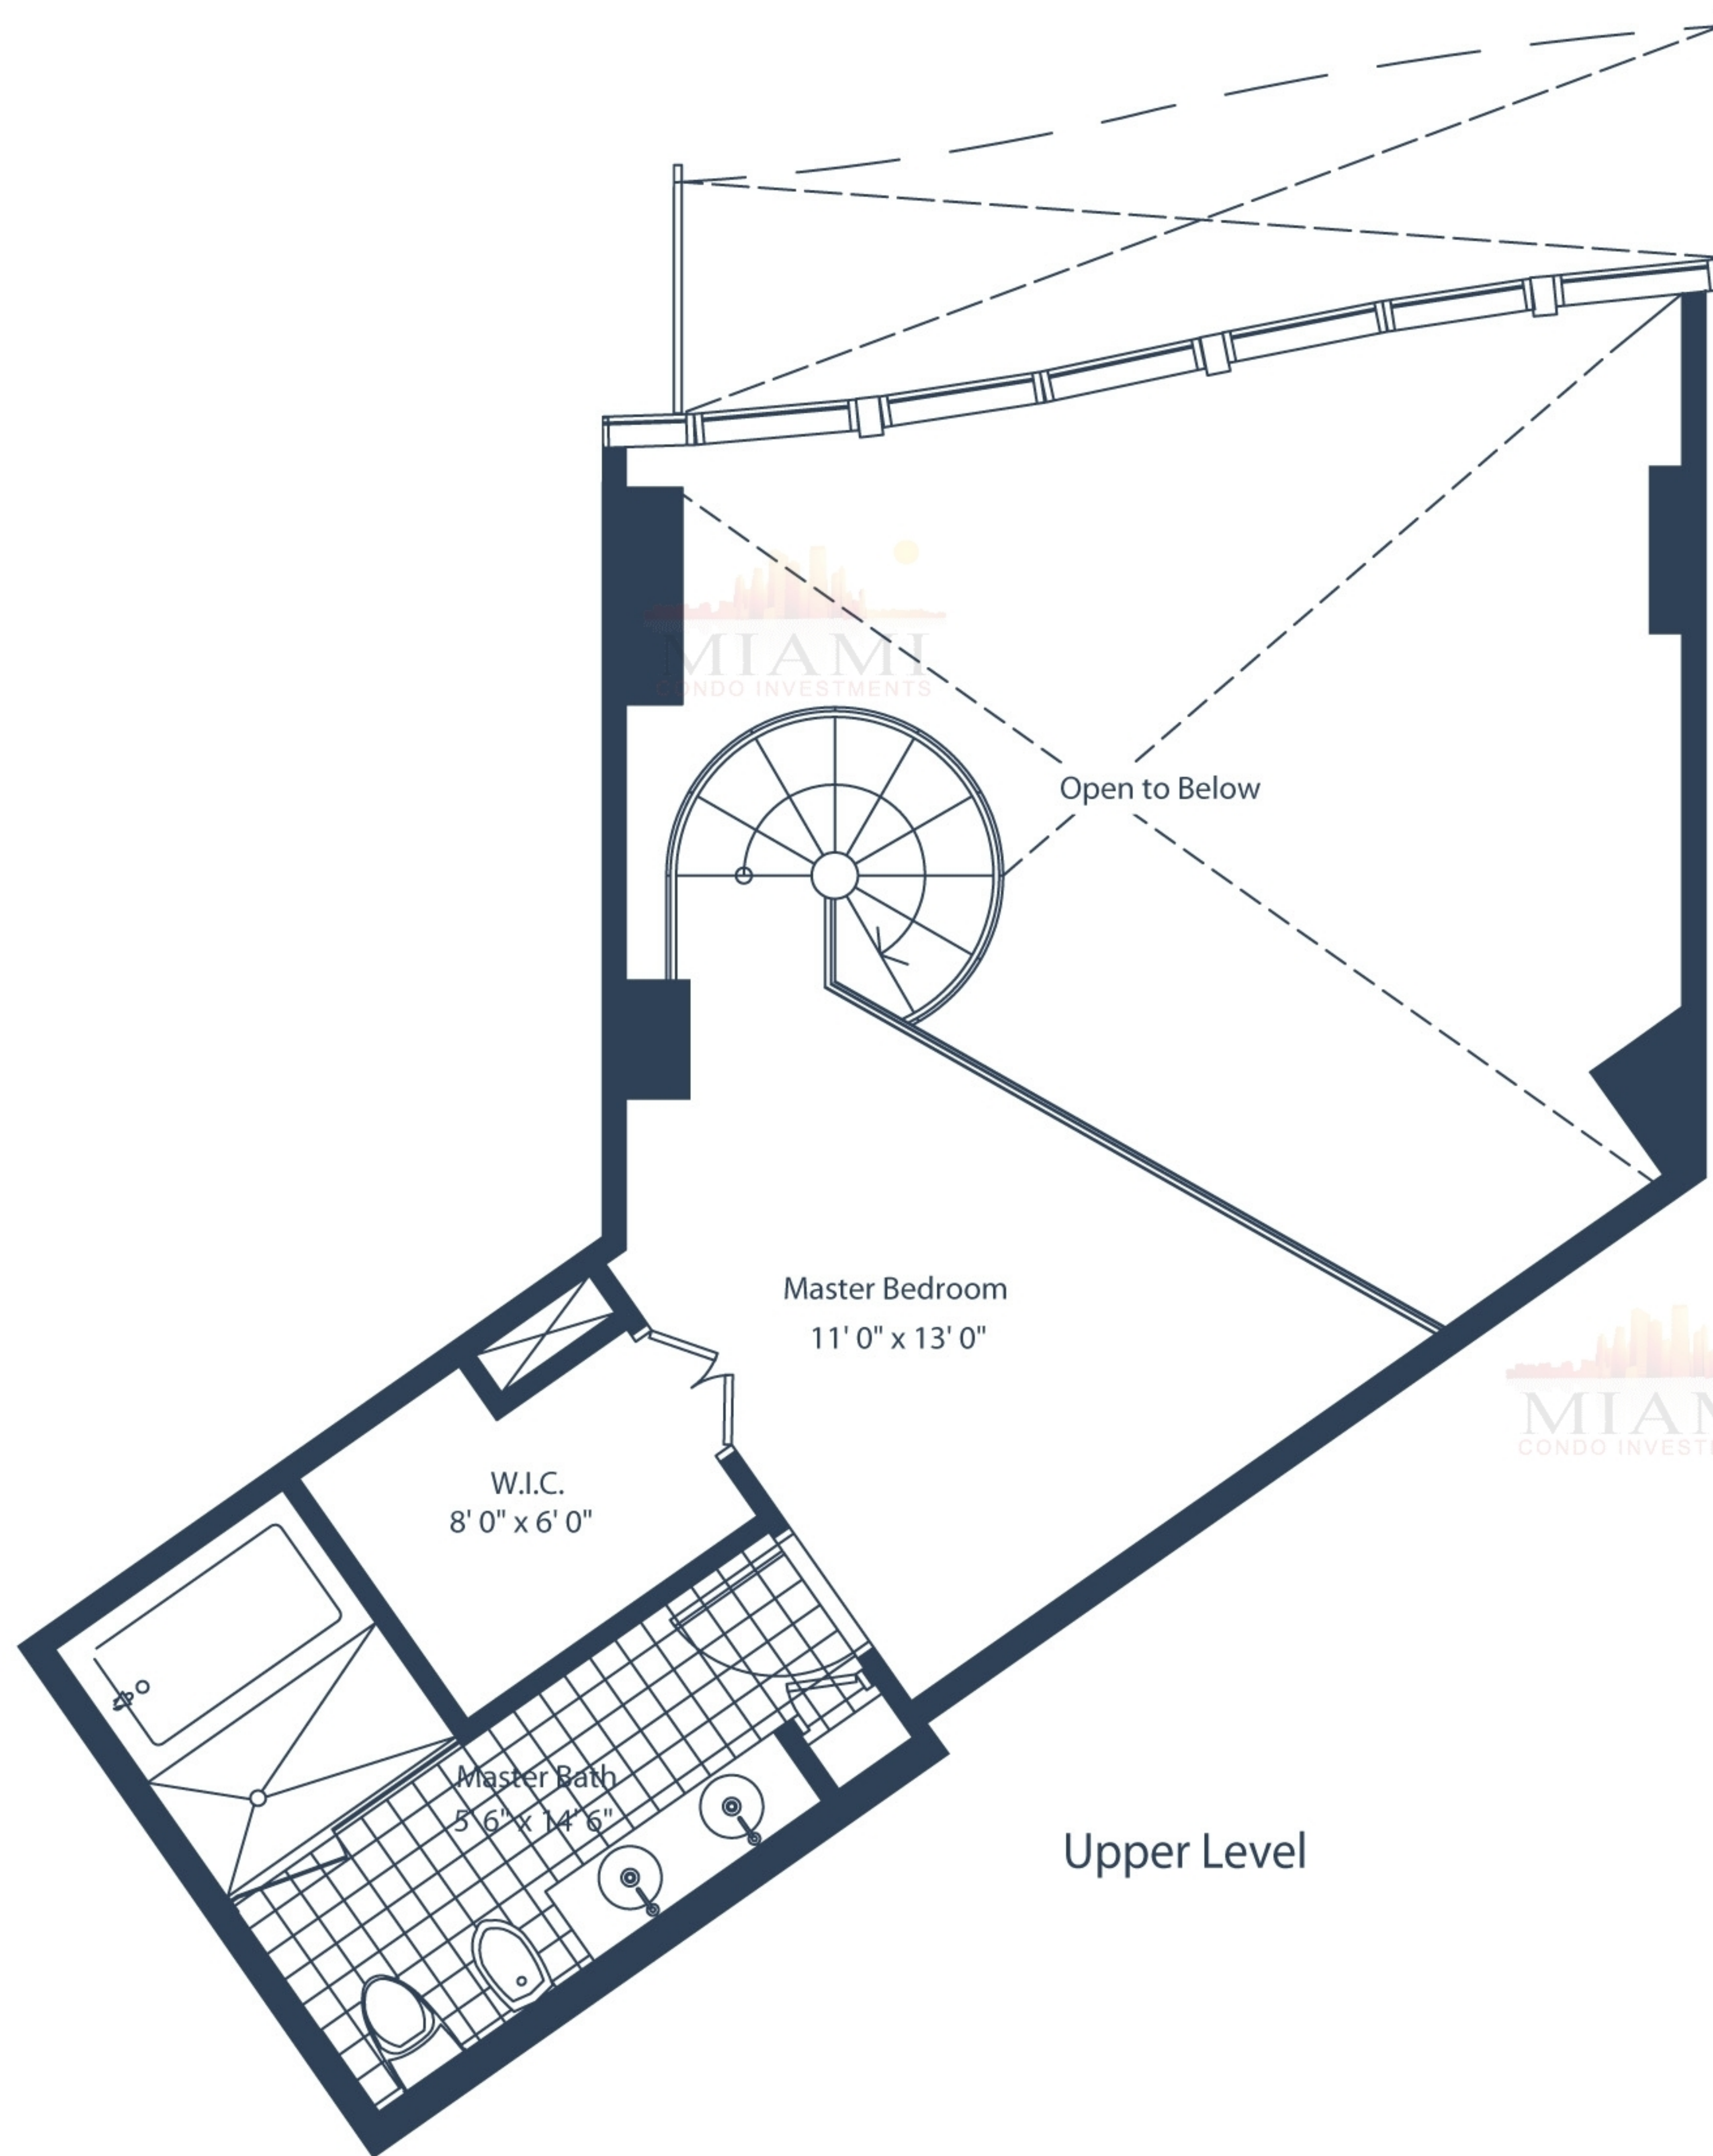

# marinablue

LOFT 5A

LINE L5

1 Bedroom / 1.5 Bath

Levels: 7 + 8, 11 + 12

Area Under AC:

1024 SF

Balcony:

120 SF

Total:

1144 SF