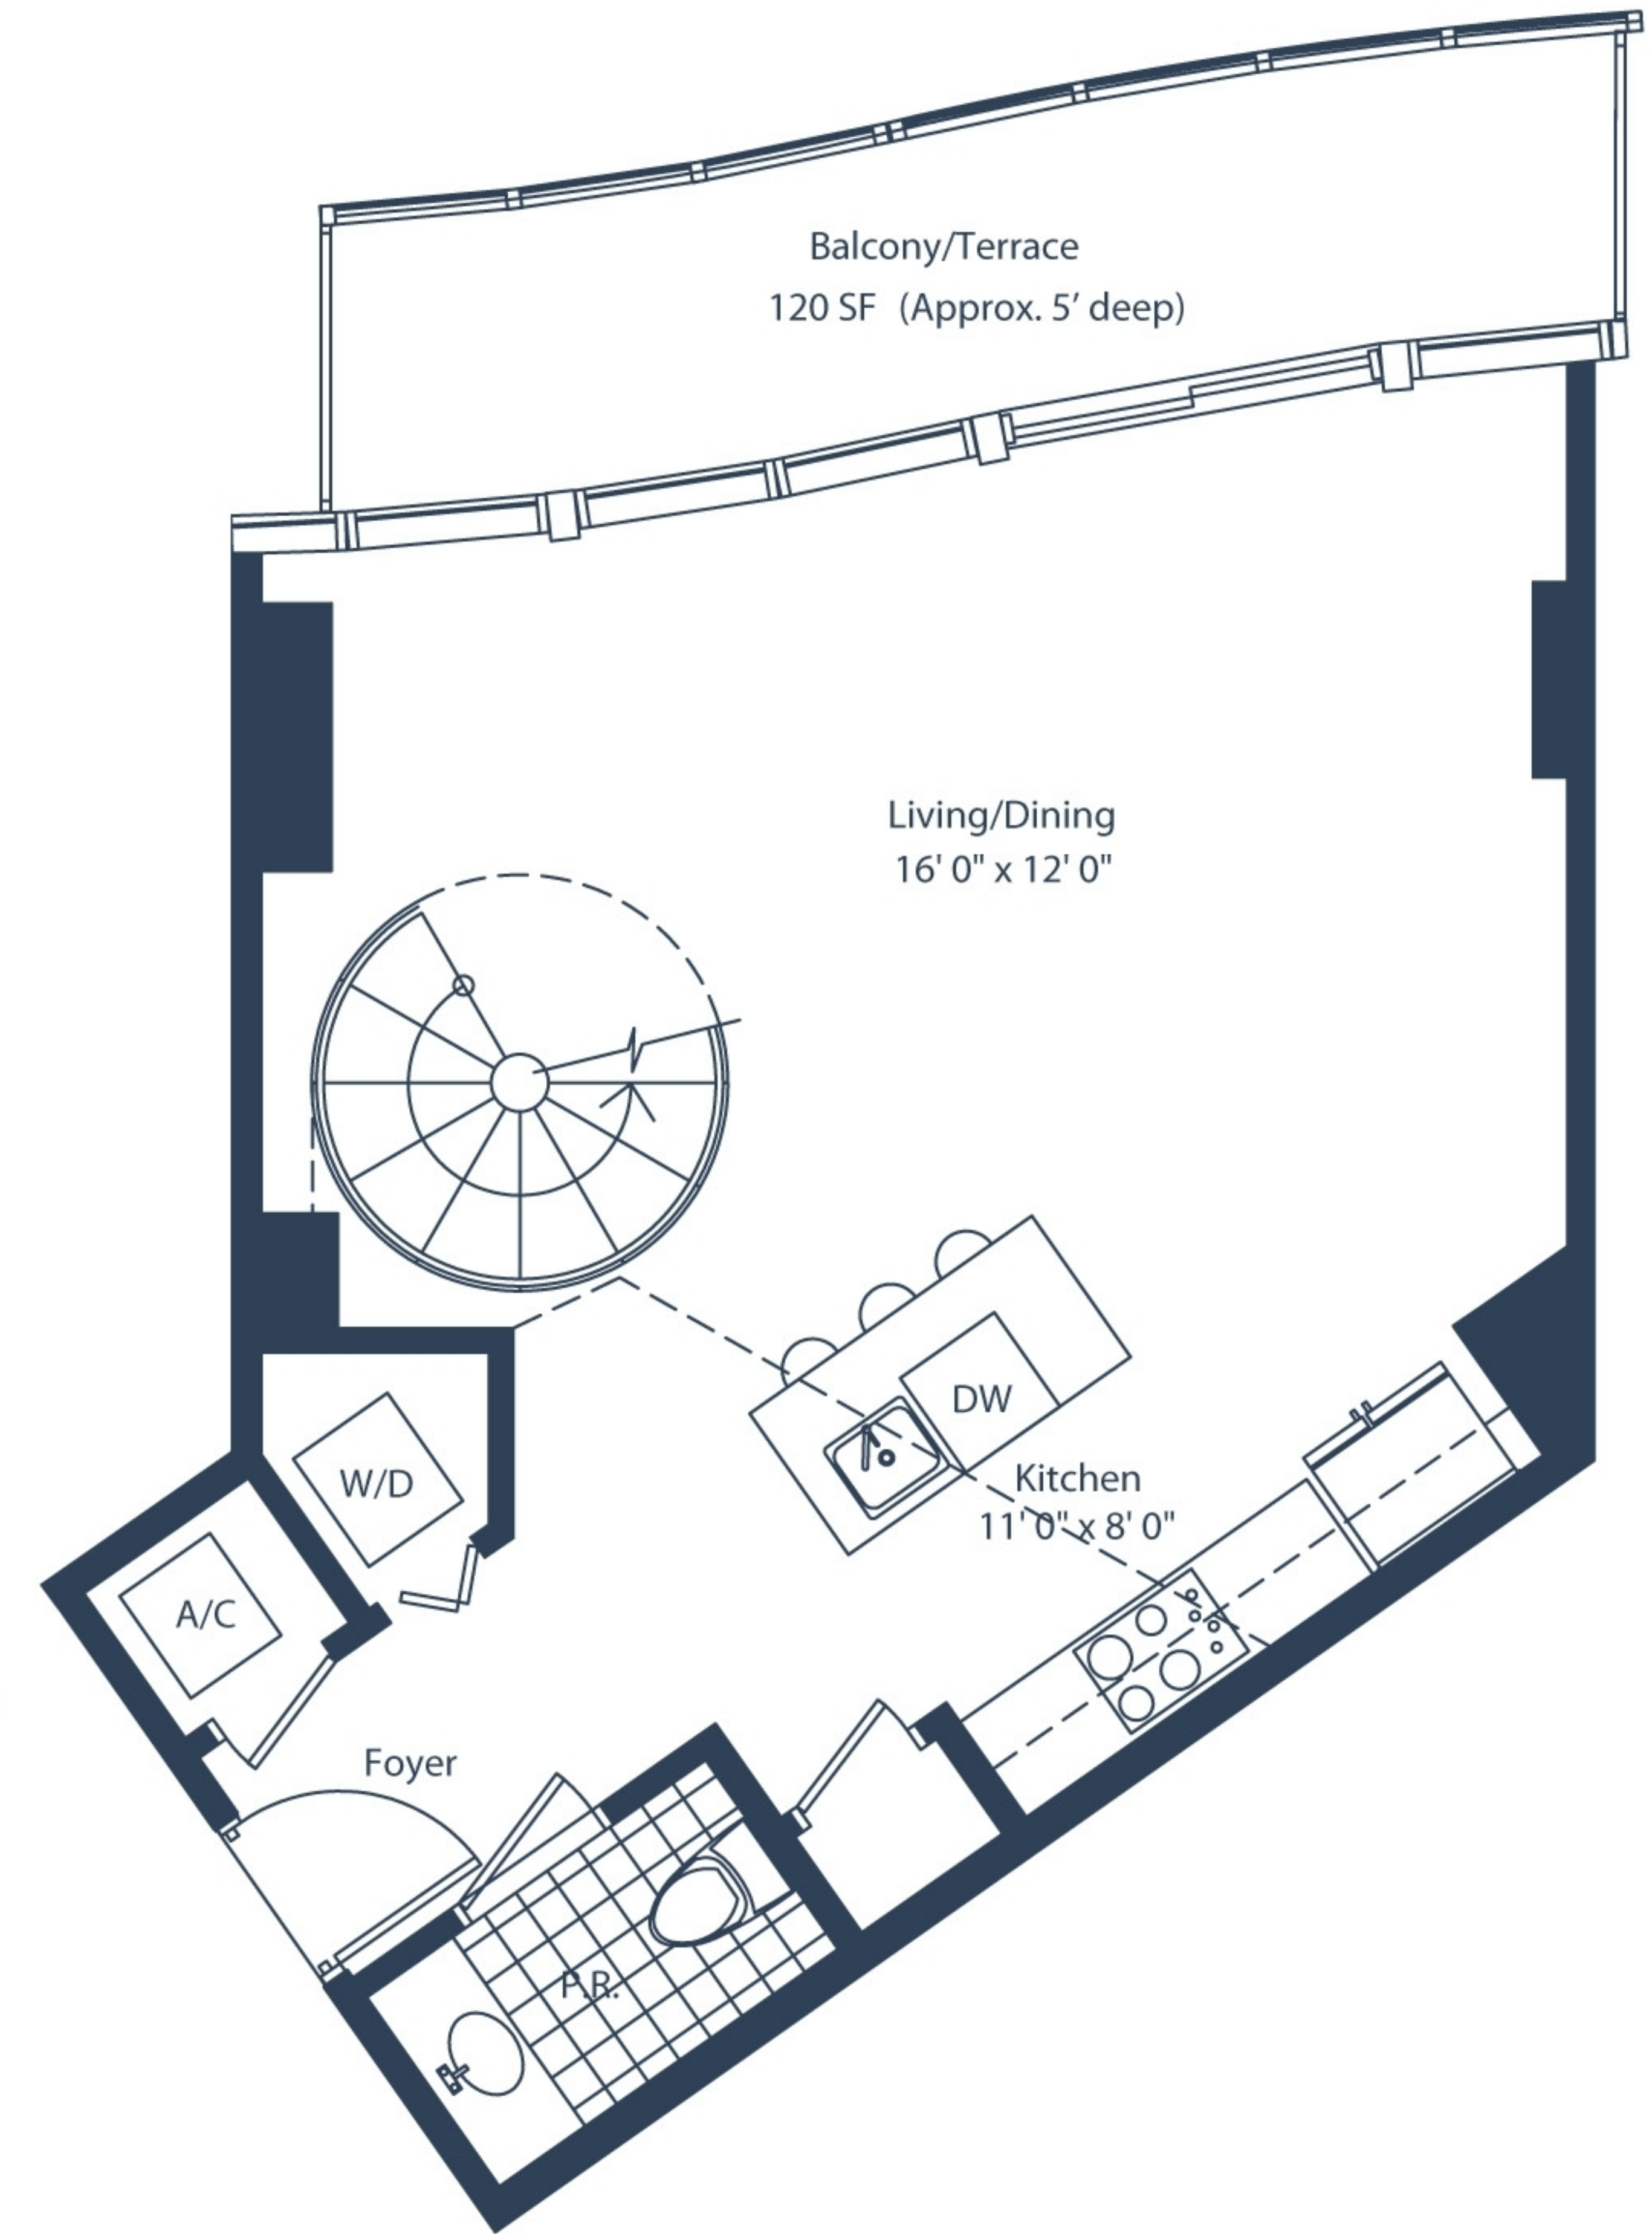

# marinablue

LOFT 5A

LINE L5

1 Bedroom / 1.5 Bath

Levels: 7 + 8, 11 + 12

Area Under AC:

1024 SF

Balcony:

120 SF

Total:

1144 SF