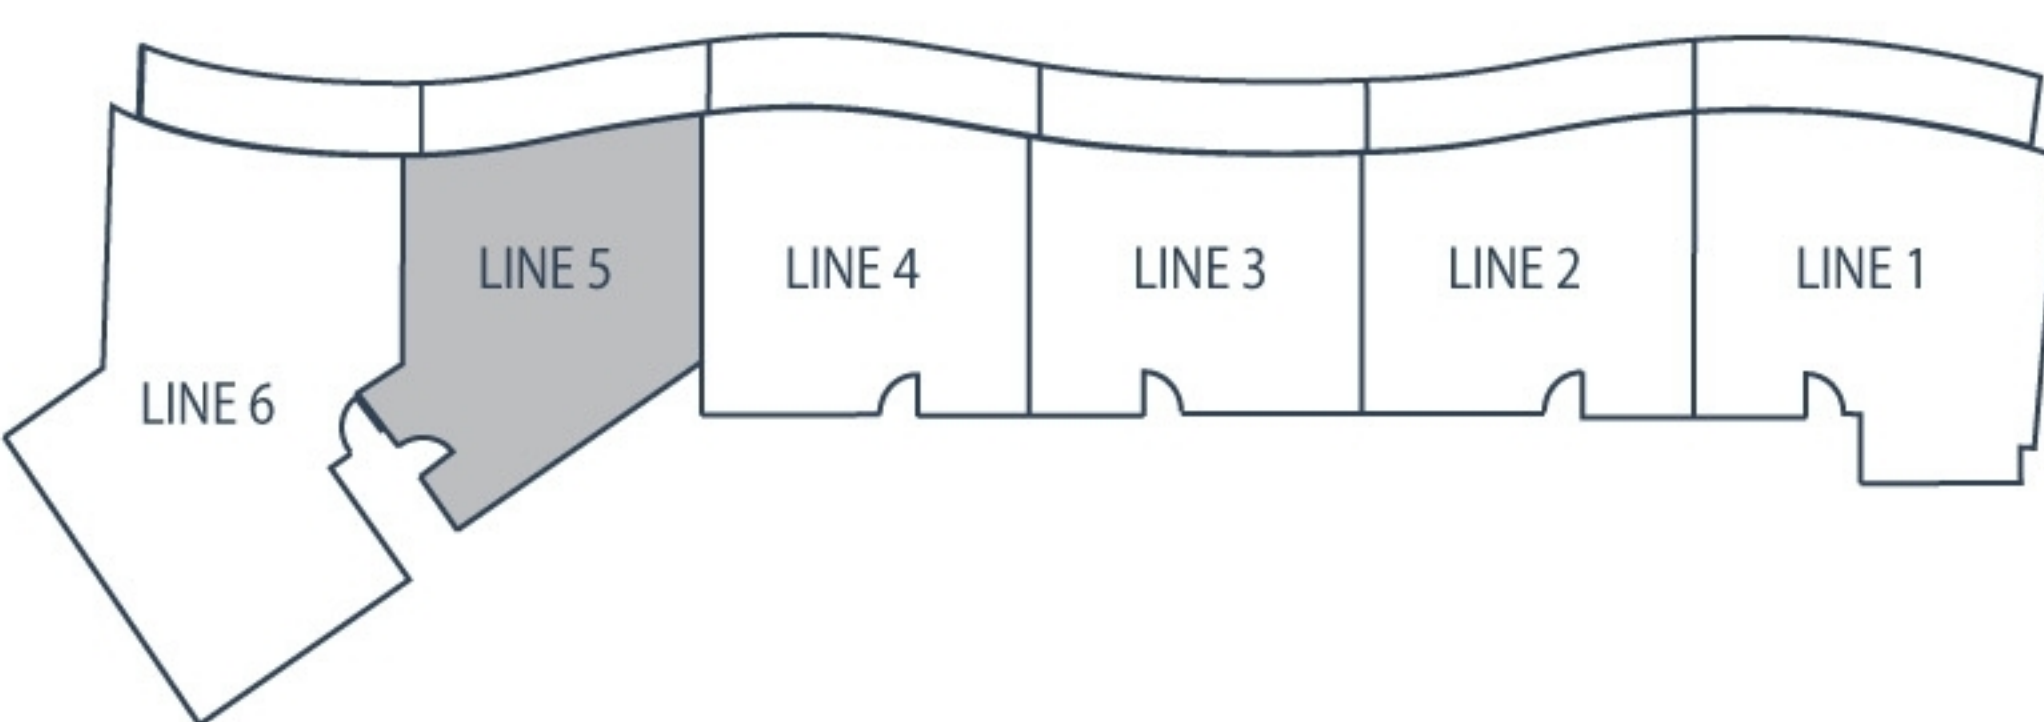

# marinablue

LOFT 5A

LINE L5

1 Bedroom / 1.5 Bath

Levels: 7 + 8, 11 + 12

Area Under AC:

1024 SF

Balcony:

120 SF

Total:

1144 SF