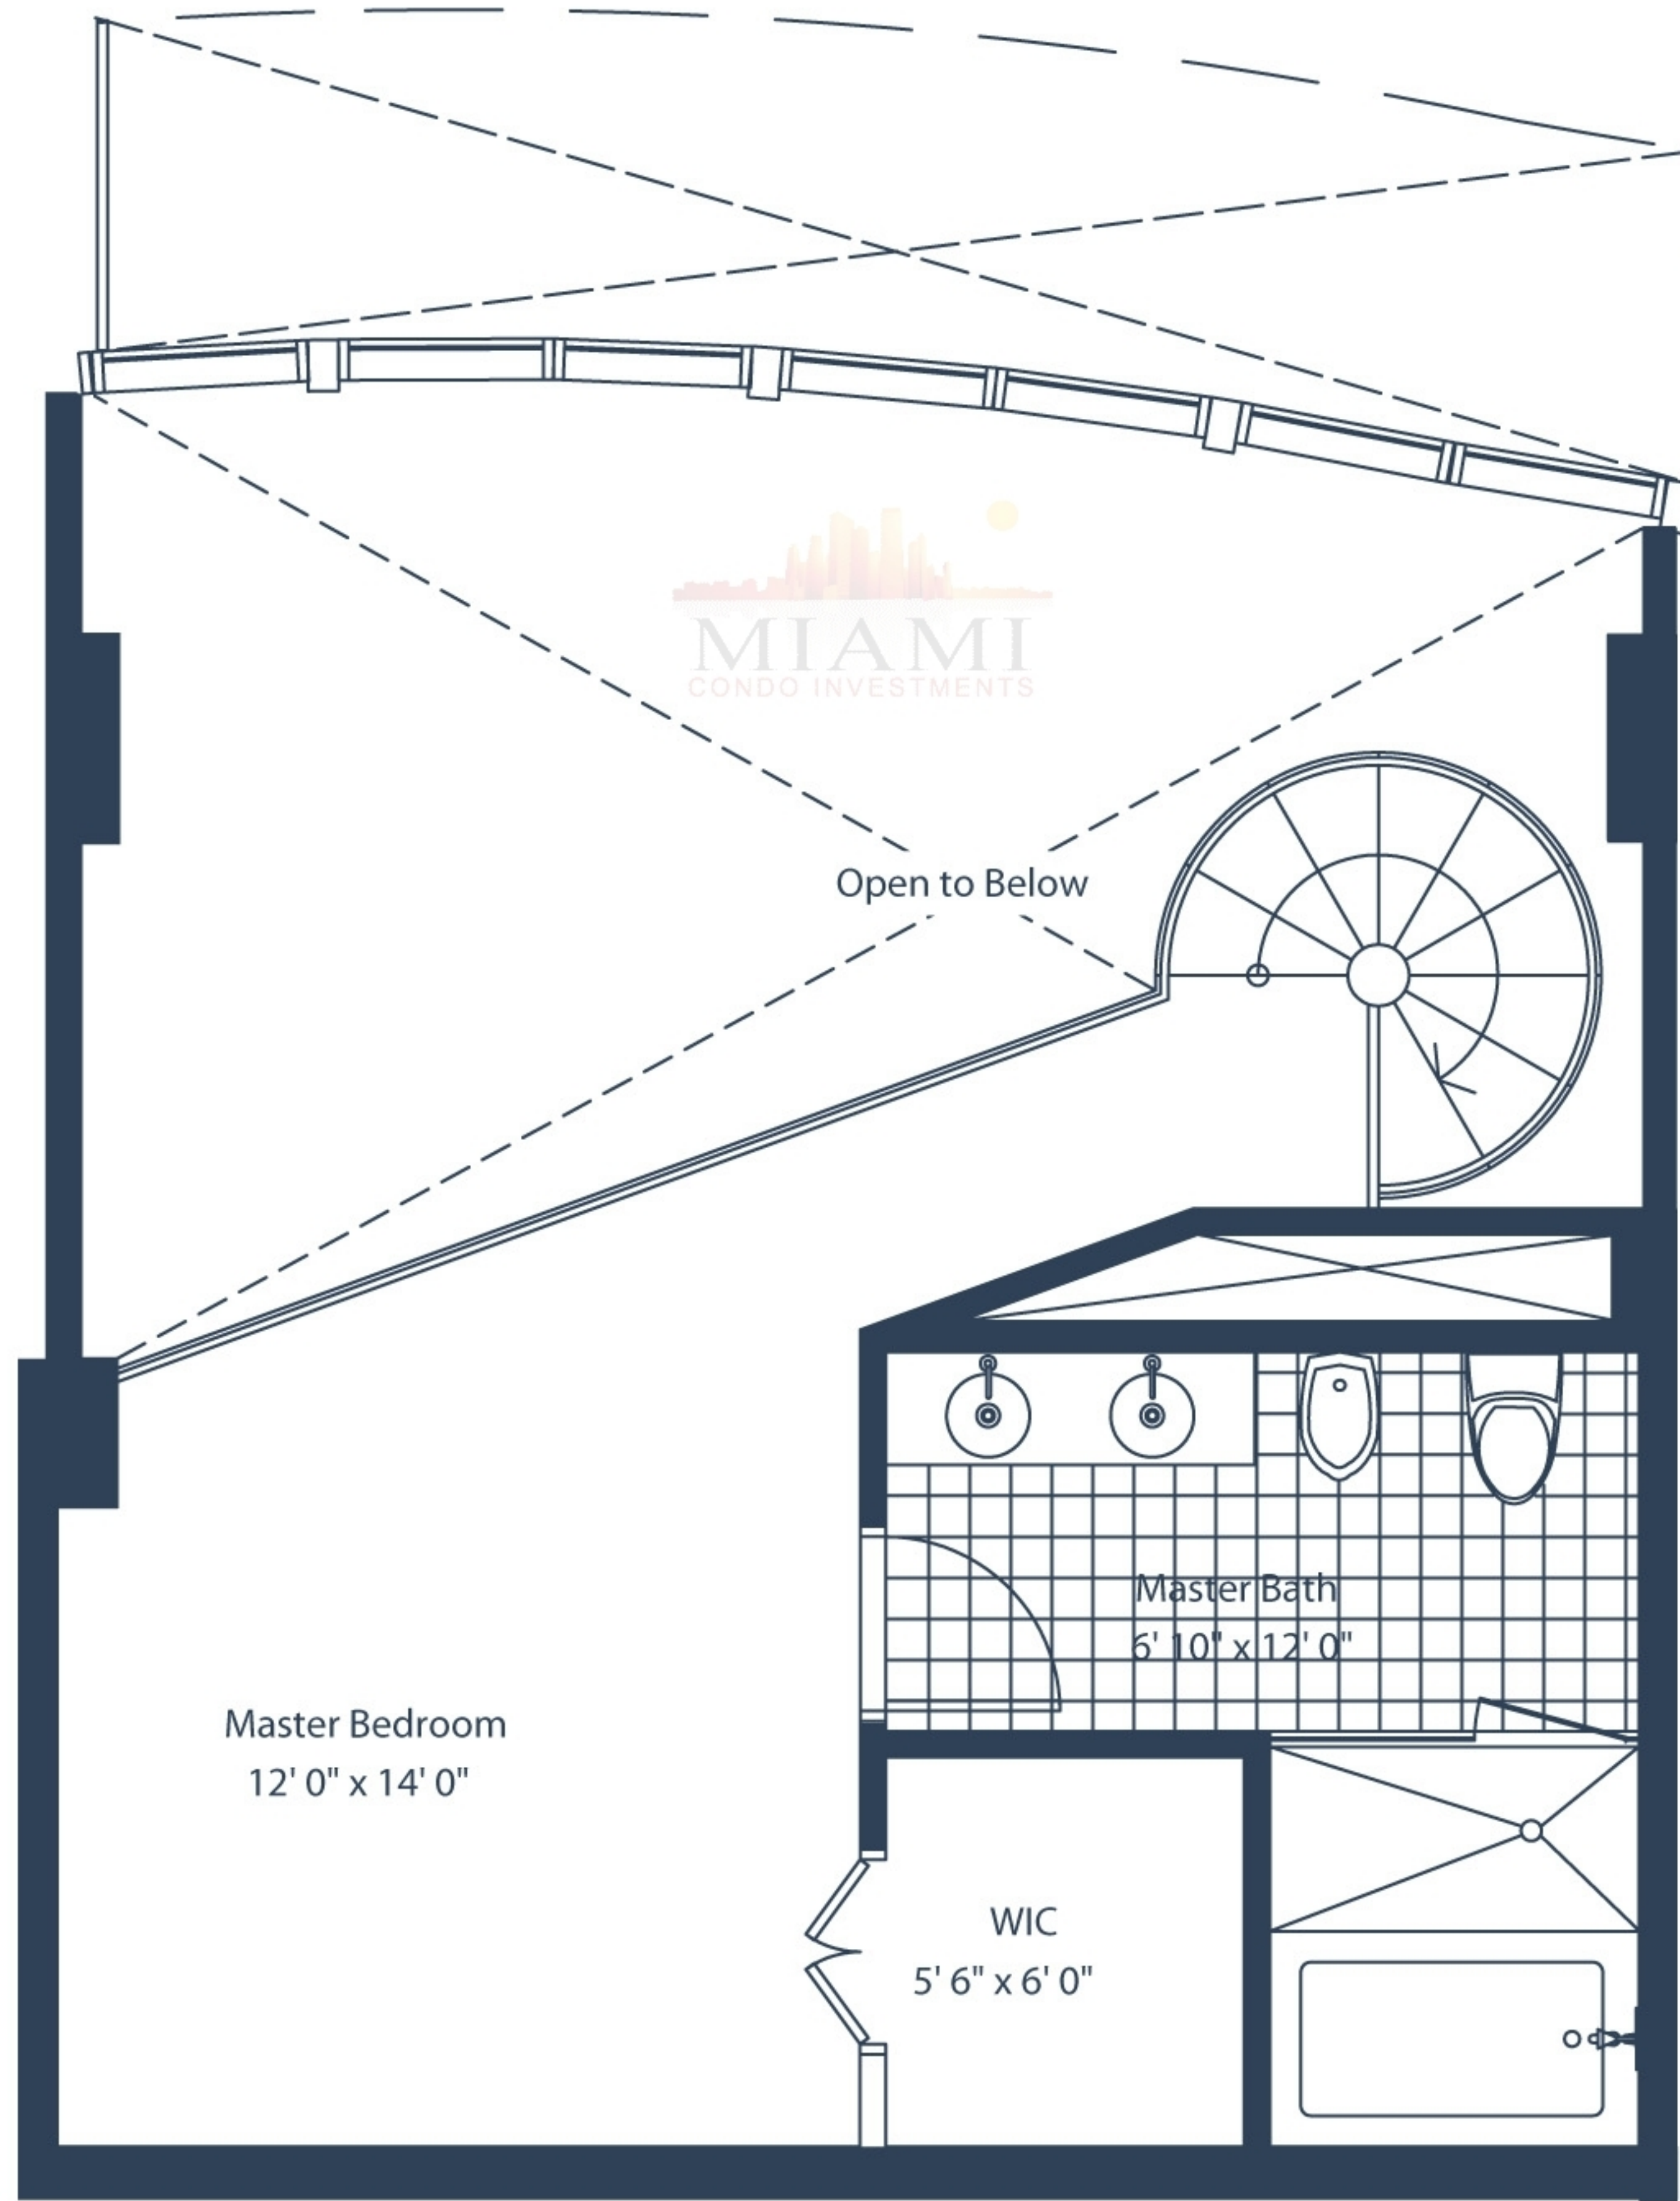

marinablue

Upper Level

Lower Level

LOFT 4A

LINE L4

1 Bedroom / 1.5 Bath

Levels: 7 + 8, 11 + 12

Area Under AC:

1052 SF

Balcony:

120 SF

Total:

1117 SF