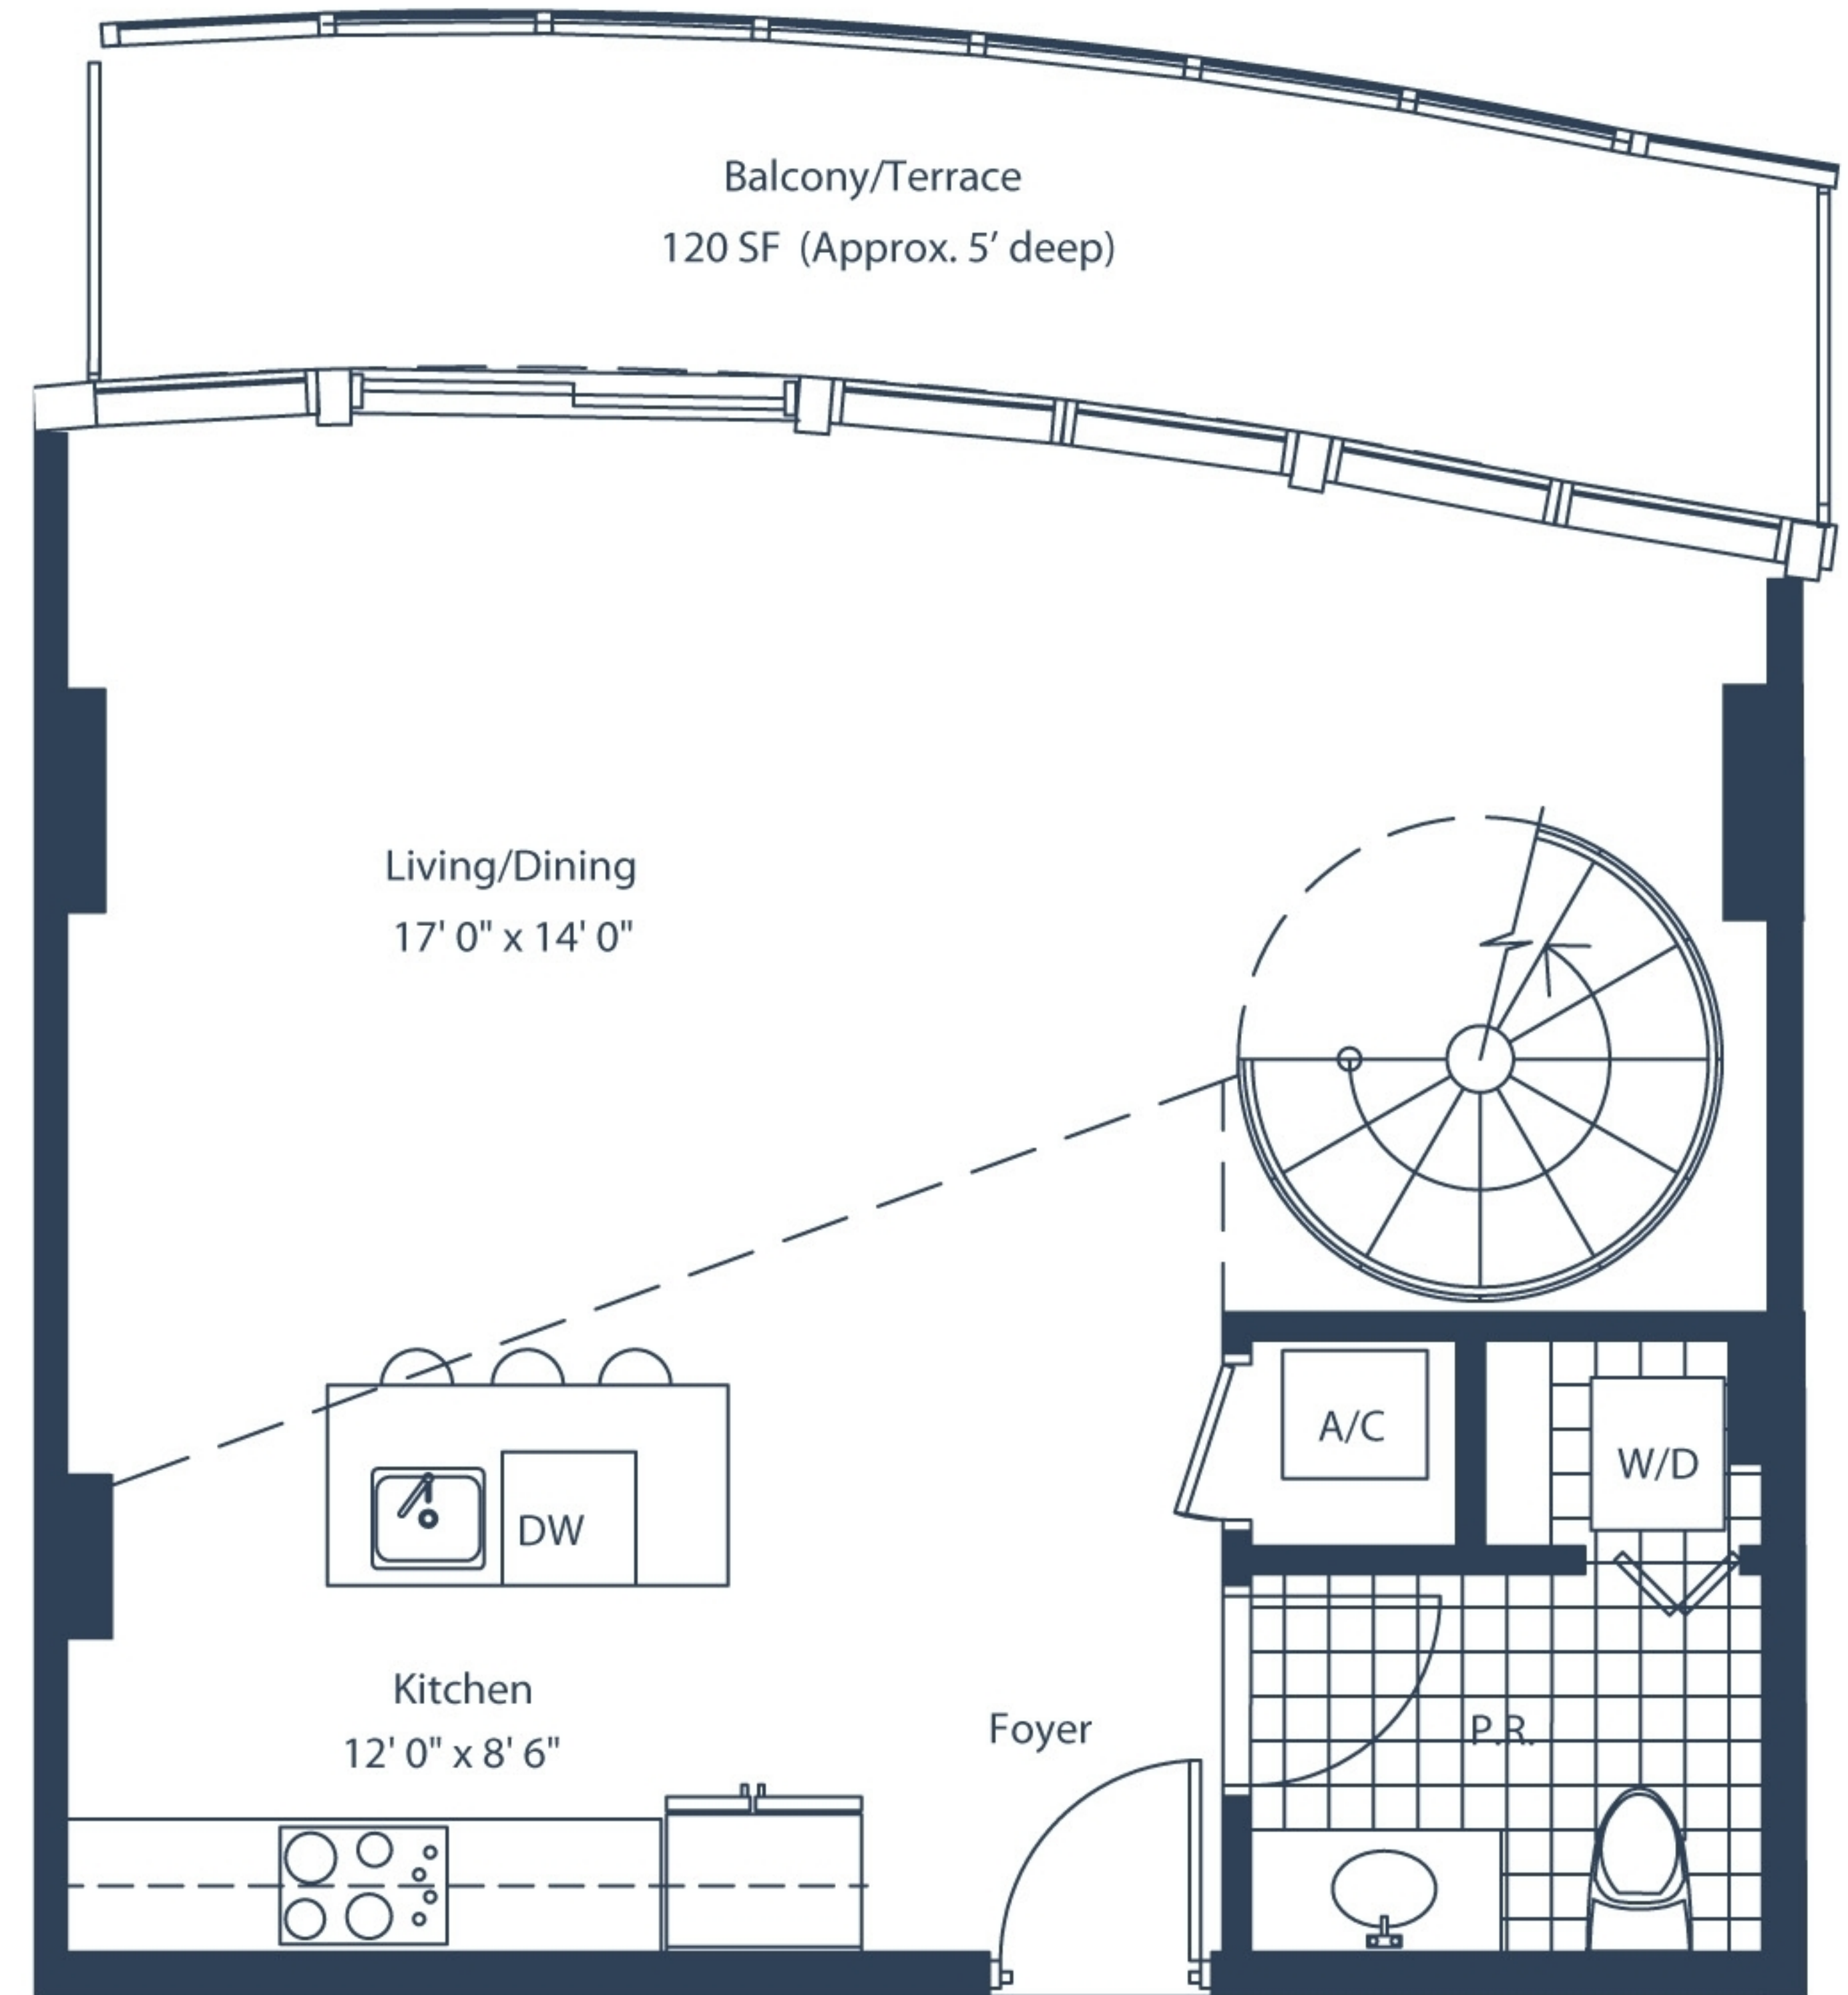

marinablue

Upper Level

Lower Level

LOFT 4A

LINE L4

1 Bedroom / 1.5 Bath

Levels: 7 + 8, 11 + 12

Area Under AC:

1052 SF

Balcony:

120 SF

Total:

1117 SF