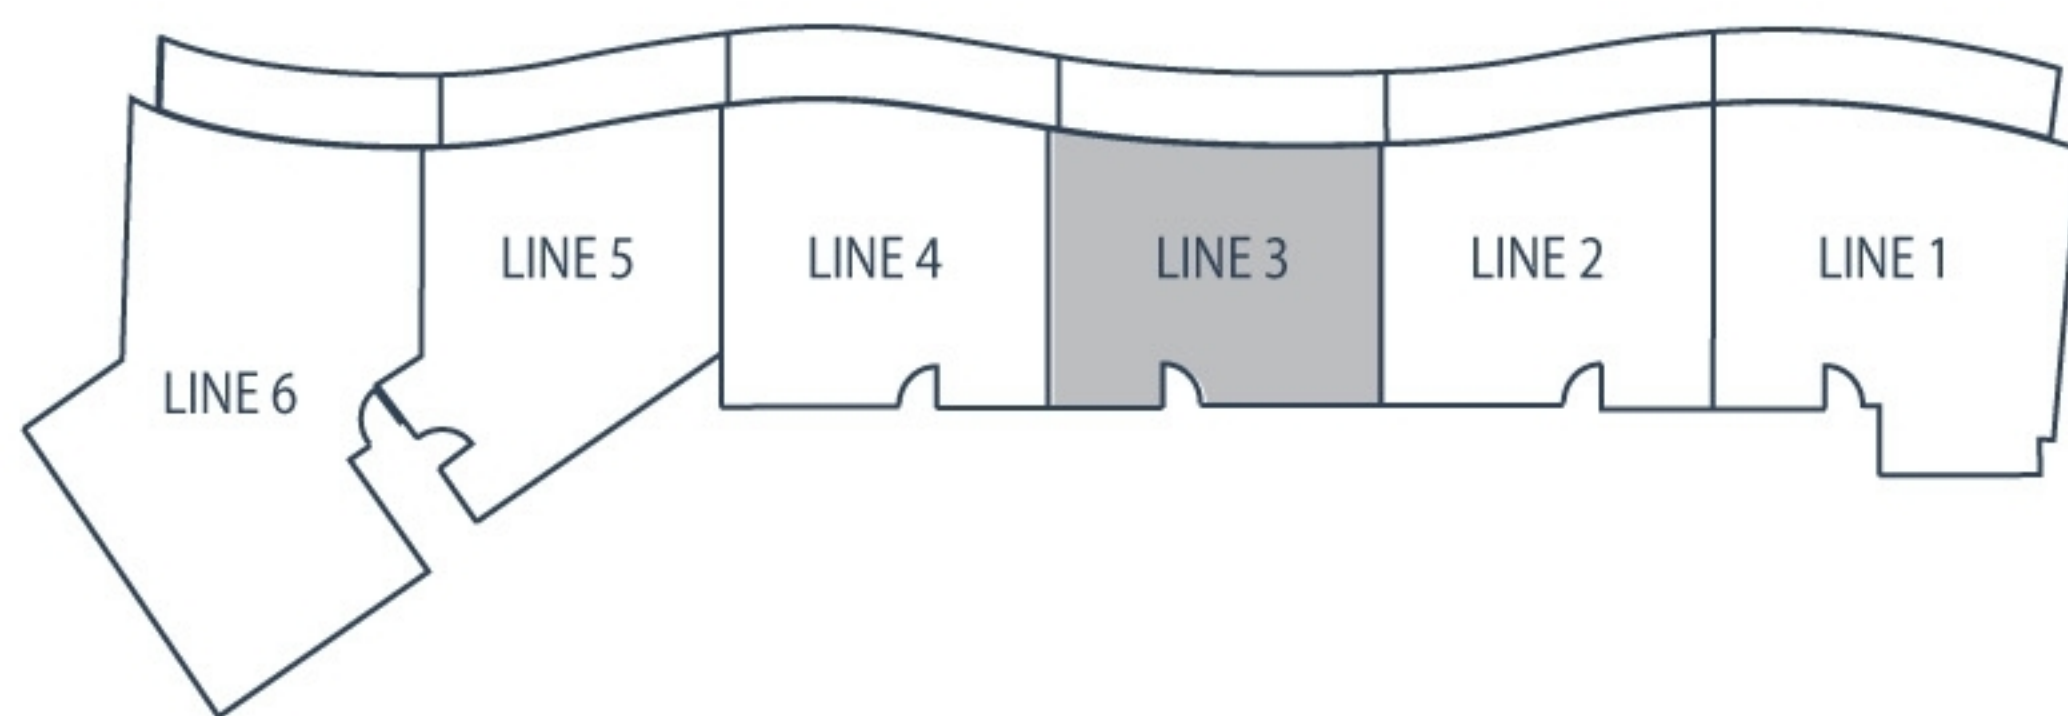

# marinablue

Upper Level

Lower Level

LOFT 3B

LINE L3

1 Bedroom / 1.5 Bath

Levels: 7 + 8, 11 + 12

Area Under AC:

982 SF

Balcony:

140 SF

Total:

1197 SF