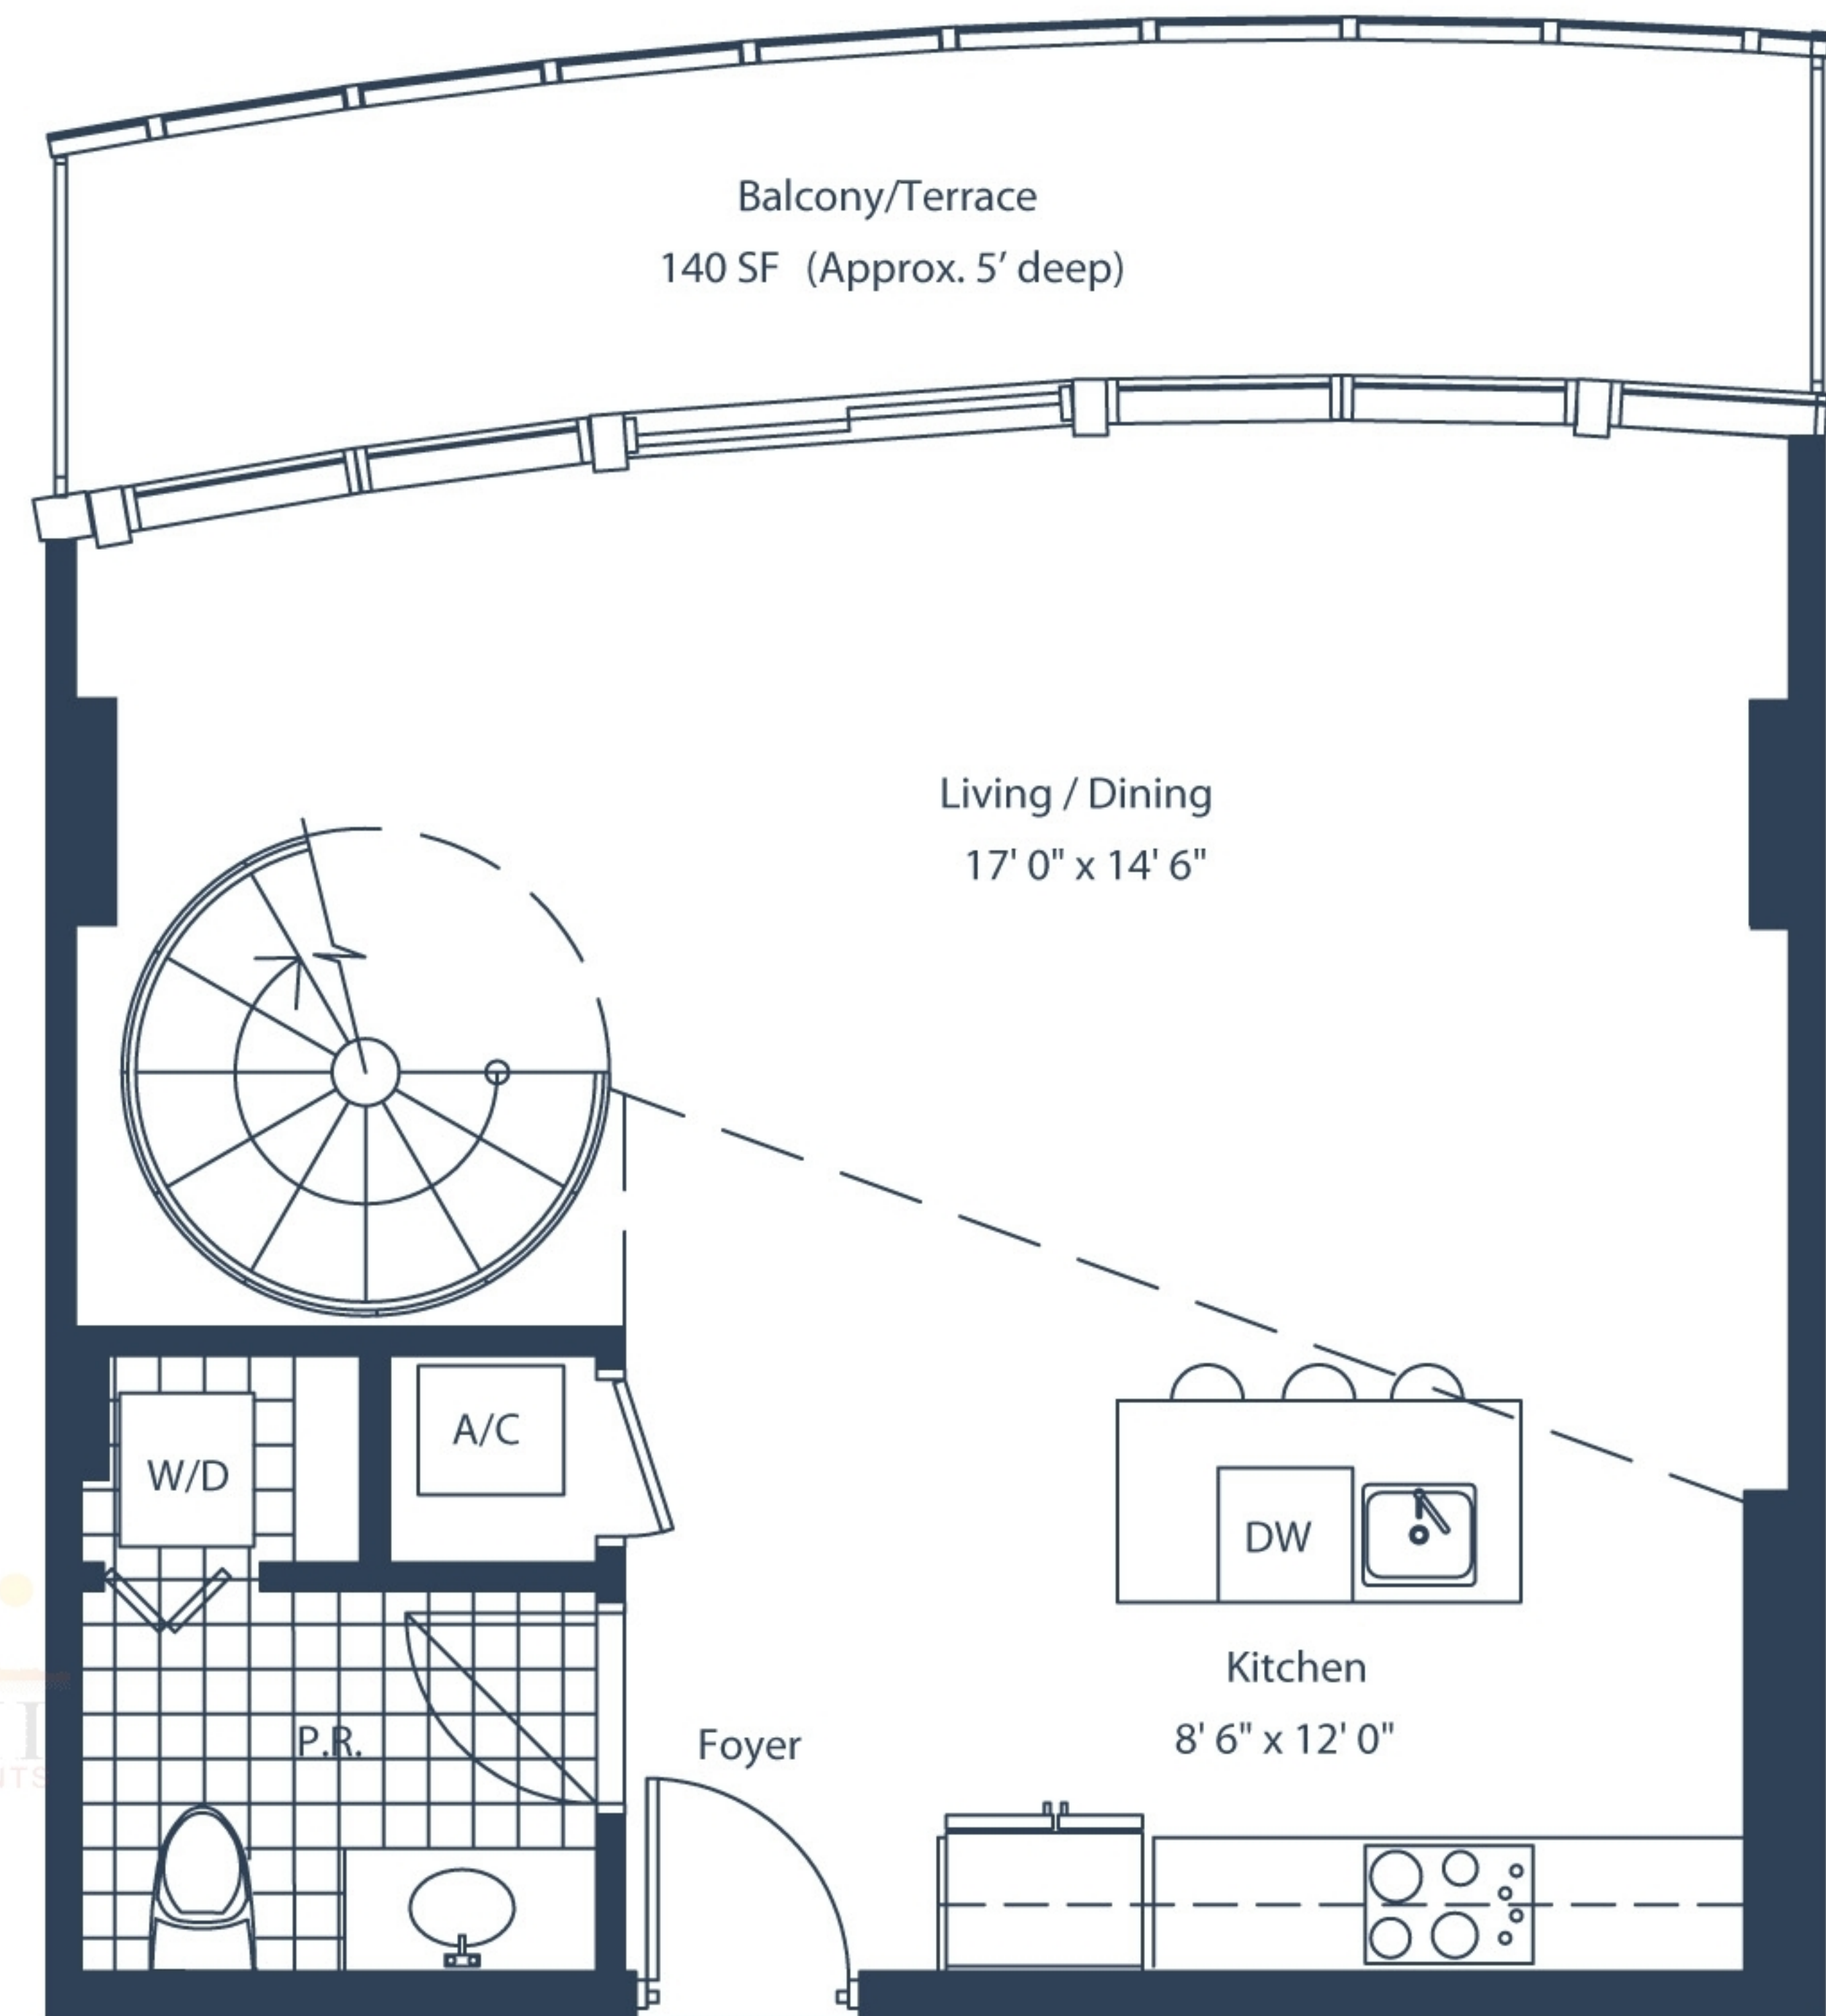

# marinablue

Upper Level

Lower Level

LOFT 3B

LINE L3

1 Bedroom / 1.5 Bath

Levels: 7 + 8, 11 + 12

Area Under AC:

982 SF

Balcony:

140 SF

Total:

1197 SF