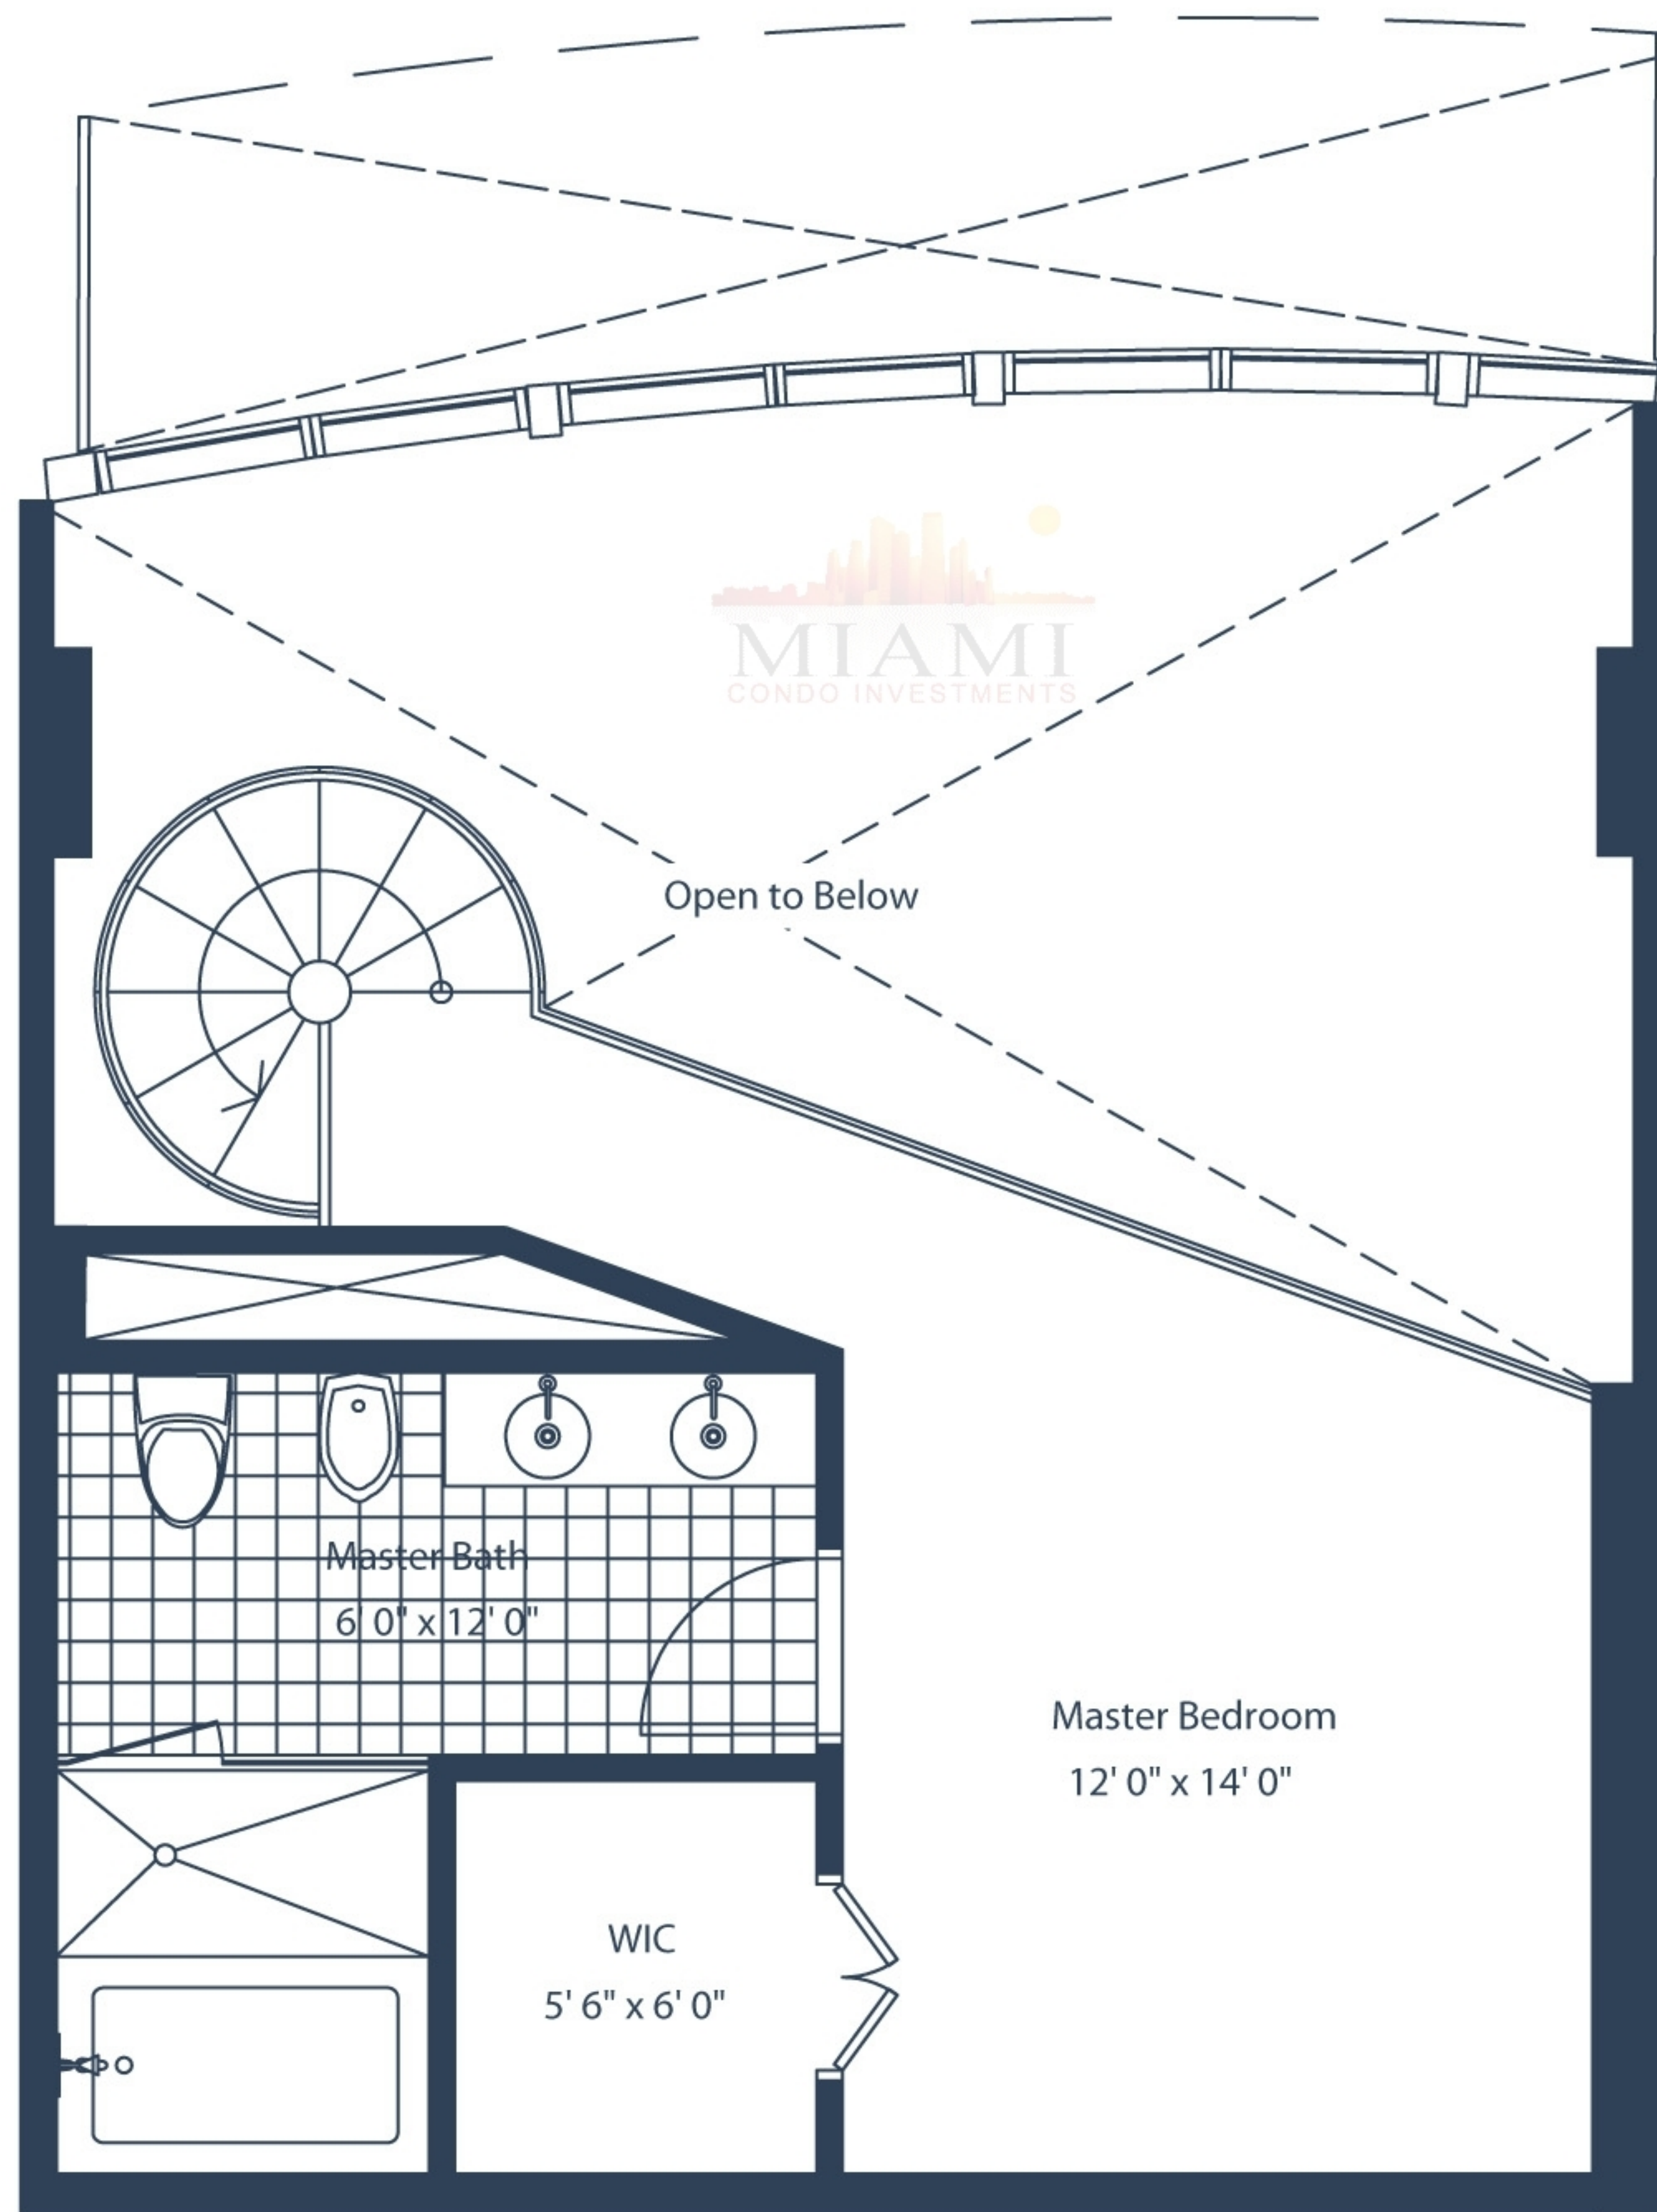

# marinablue

Upper Level

Lower Level

LOFT 3B

LINE L3

1 Bedroom / 1.5 Bath

Levels: 7 + 8, 11 + 12

Area Under AC:

982 SF

Balcony:

140 SF

Total:

1197 SF