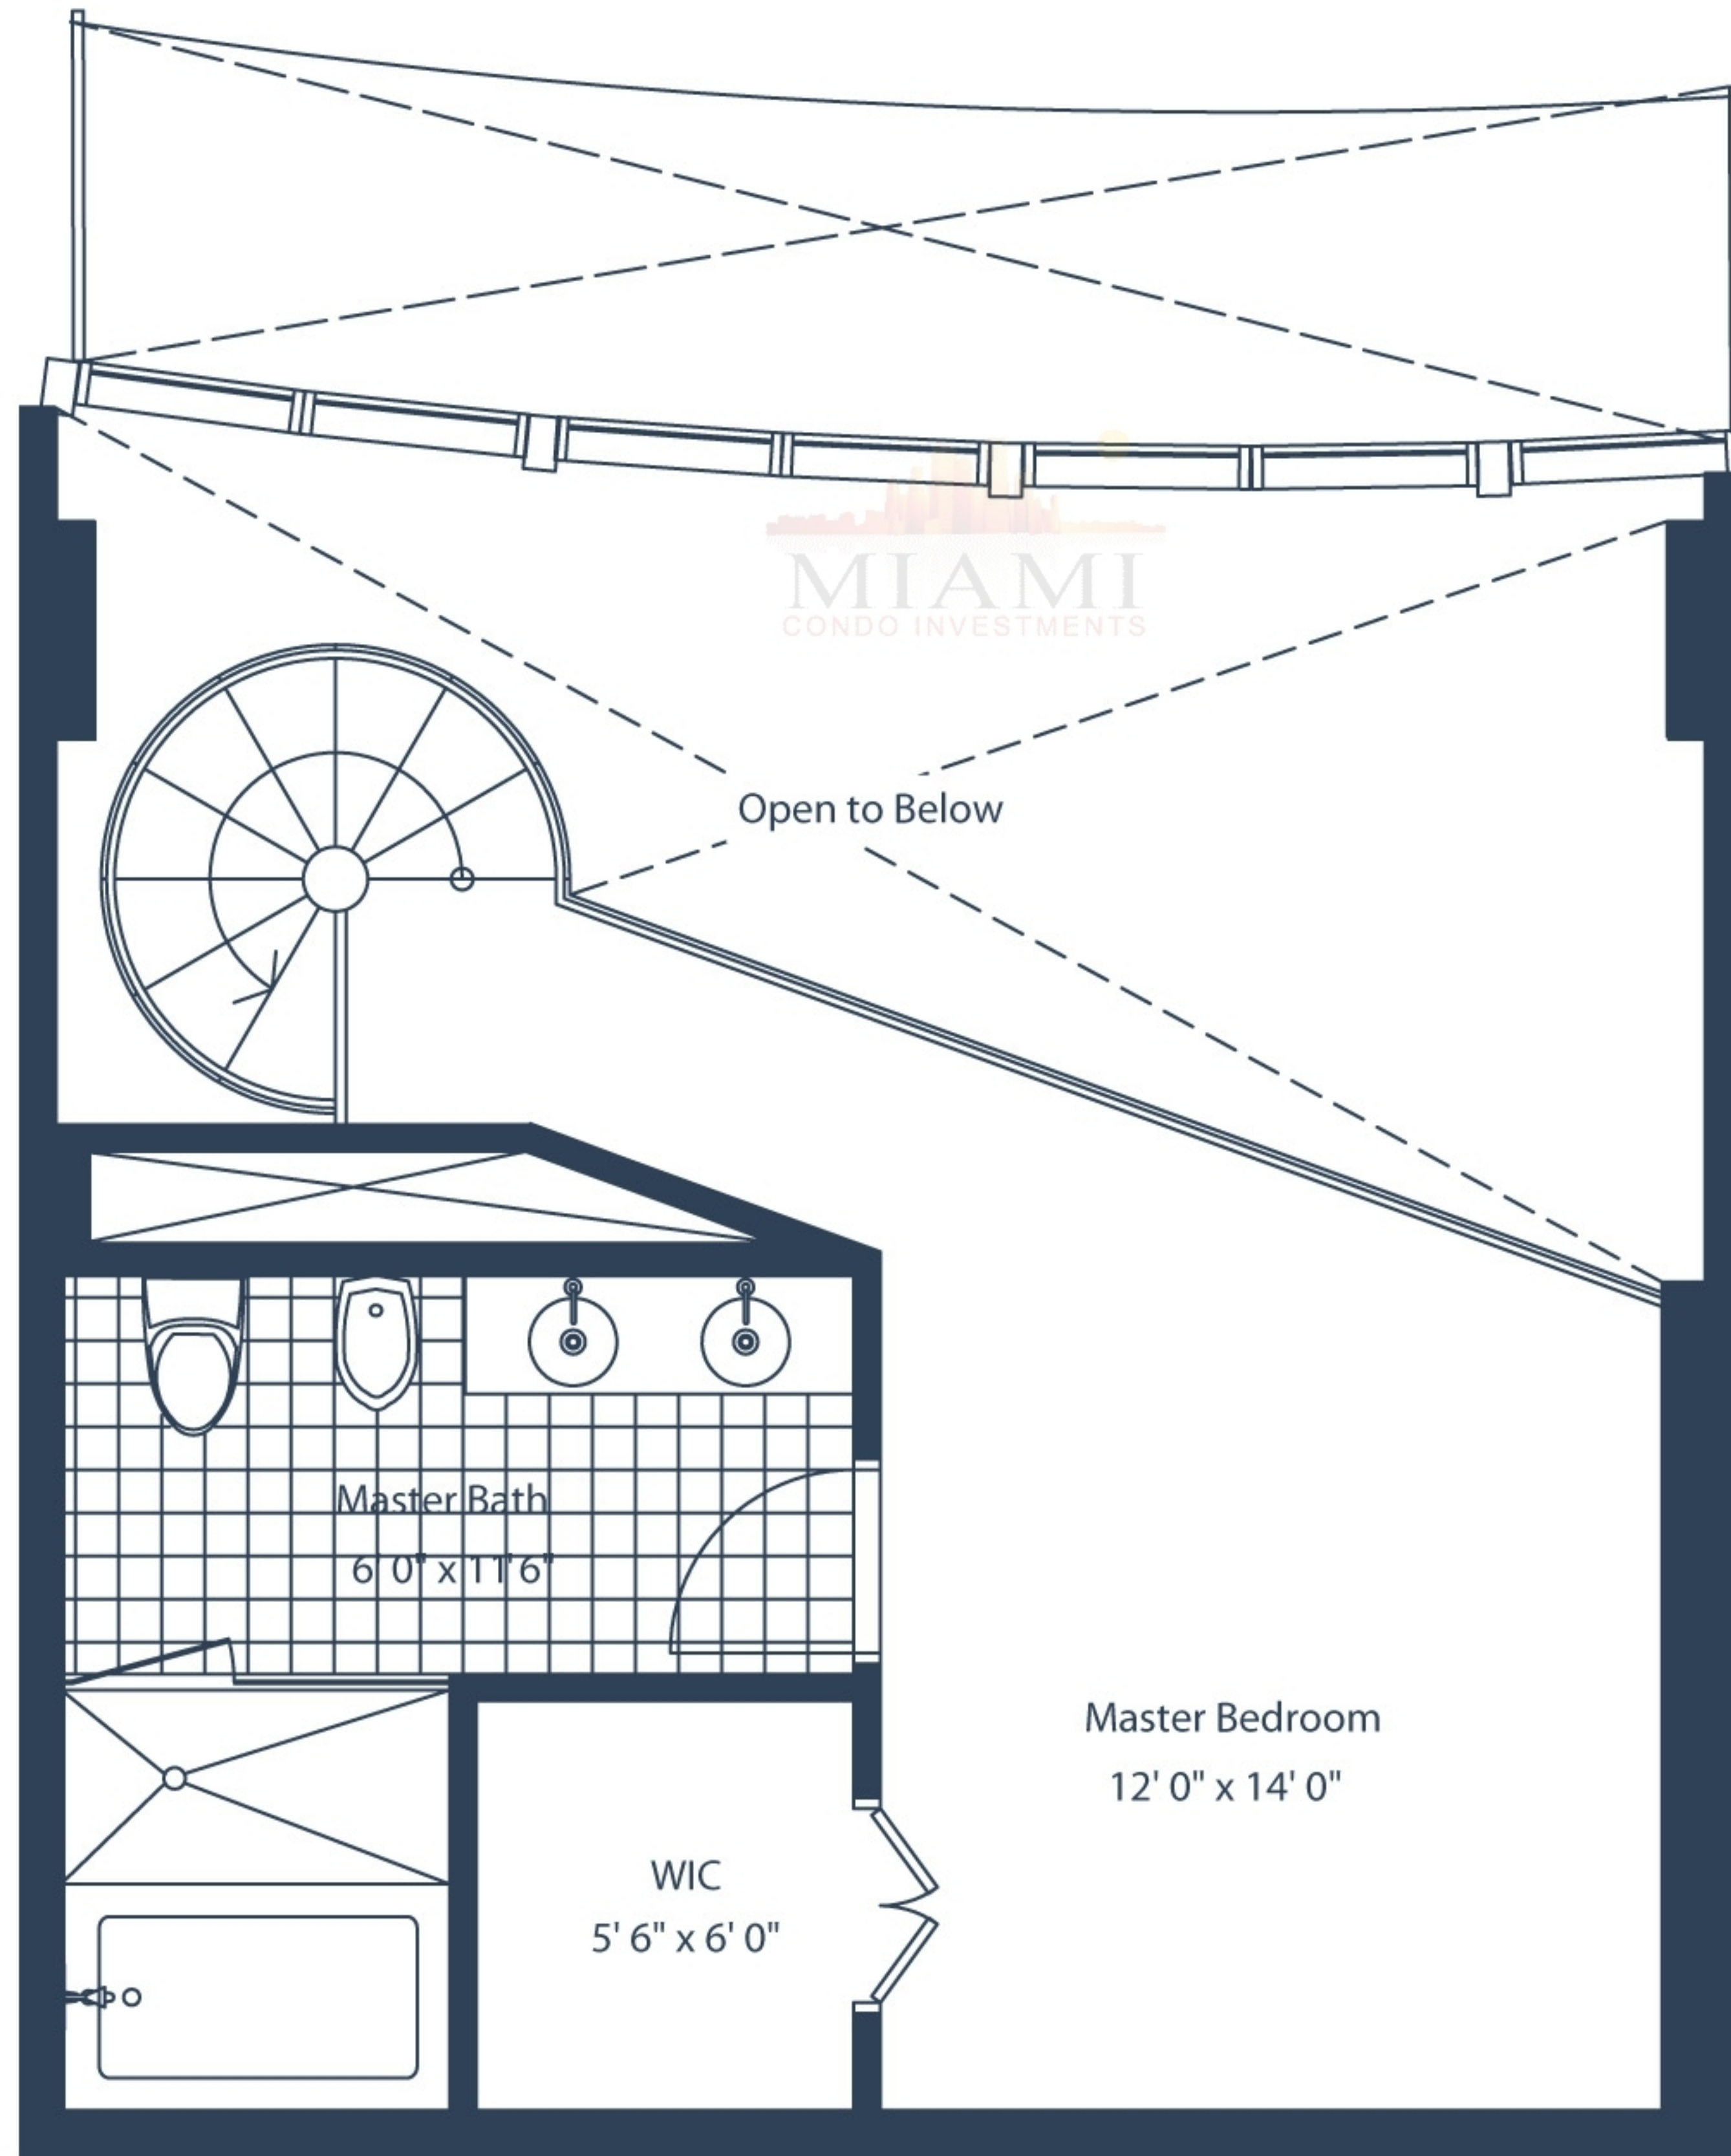

marinablue

Upper Level

Lower Level

LOFT 3A

LINE L3

1 Bedroom / 1.5 Bath

Levels: 7 + 8, 11 + 12

Area Under AC:

982 SF

Balcony:

120 SF

Total:

1102 SF