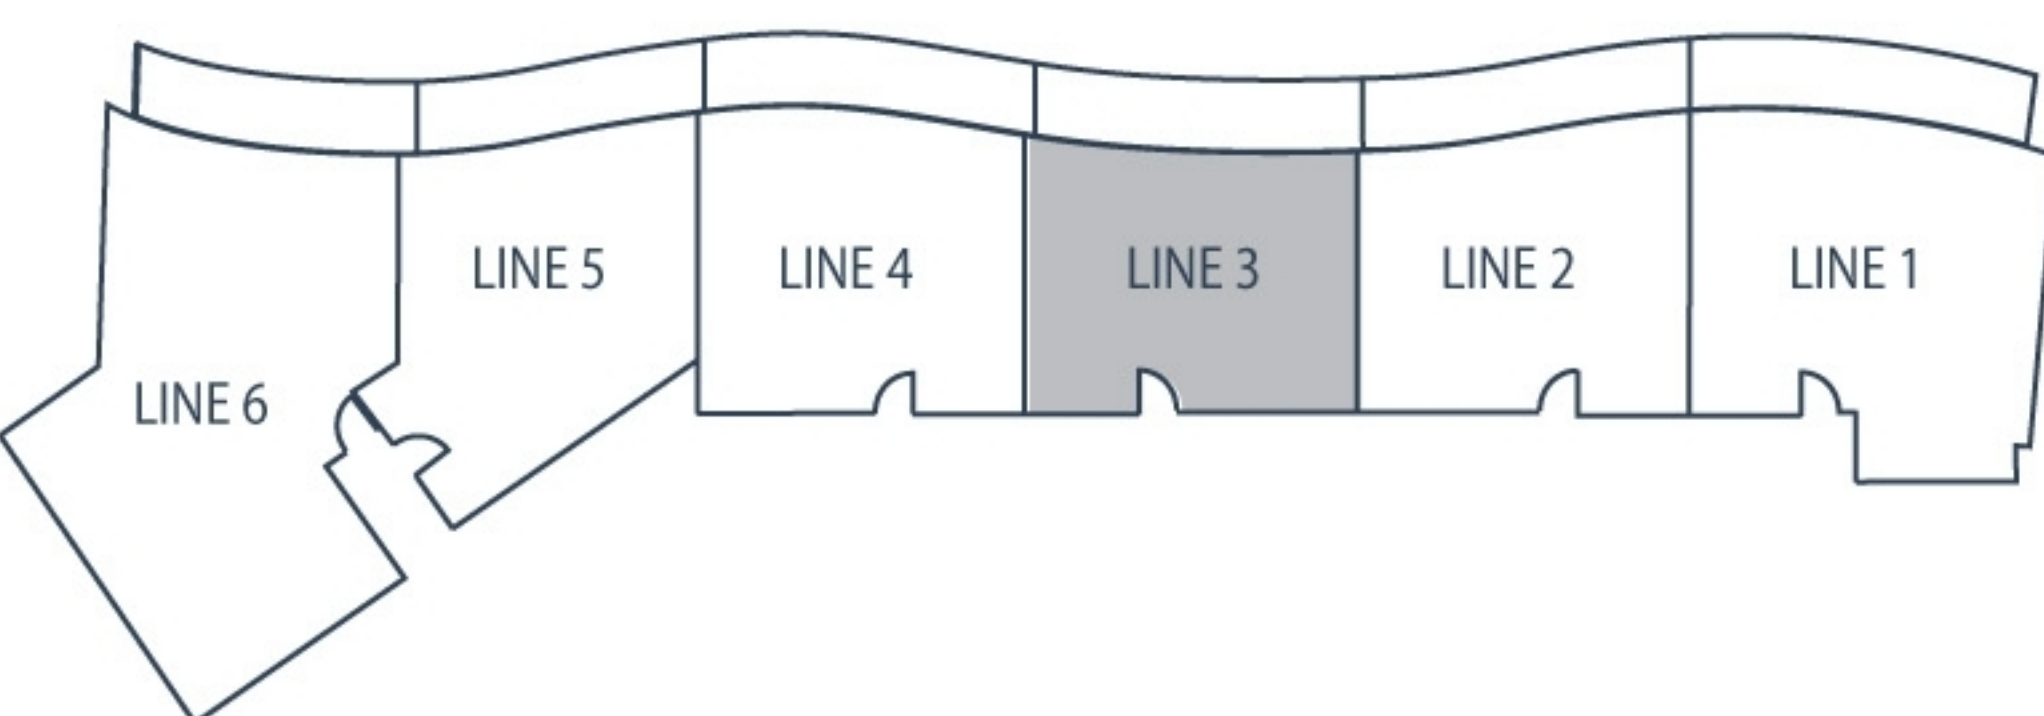

marinablue

Upper Level

Lower Level

LOFT 3A

LINE L3

1 Bedroom / 1.5 Bath

Levels: 7 + 8, 11 + 12

Area Under AC:

982 SF

Balcony:

120 SF

Total:

1102 SF