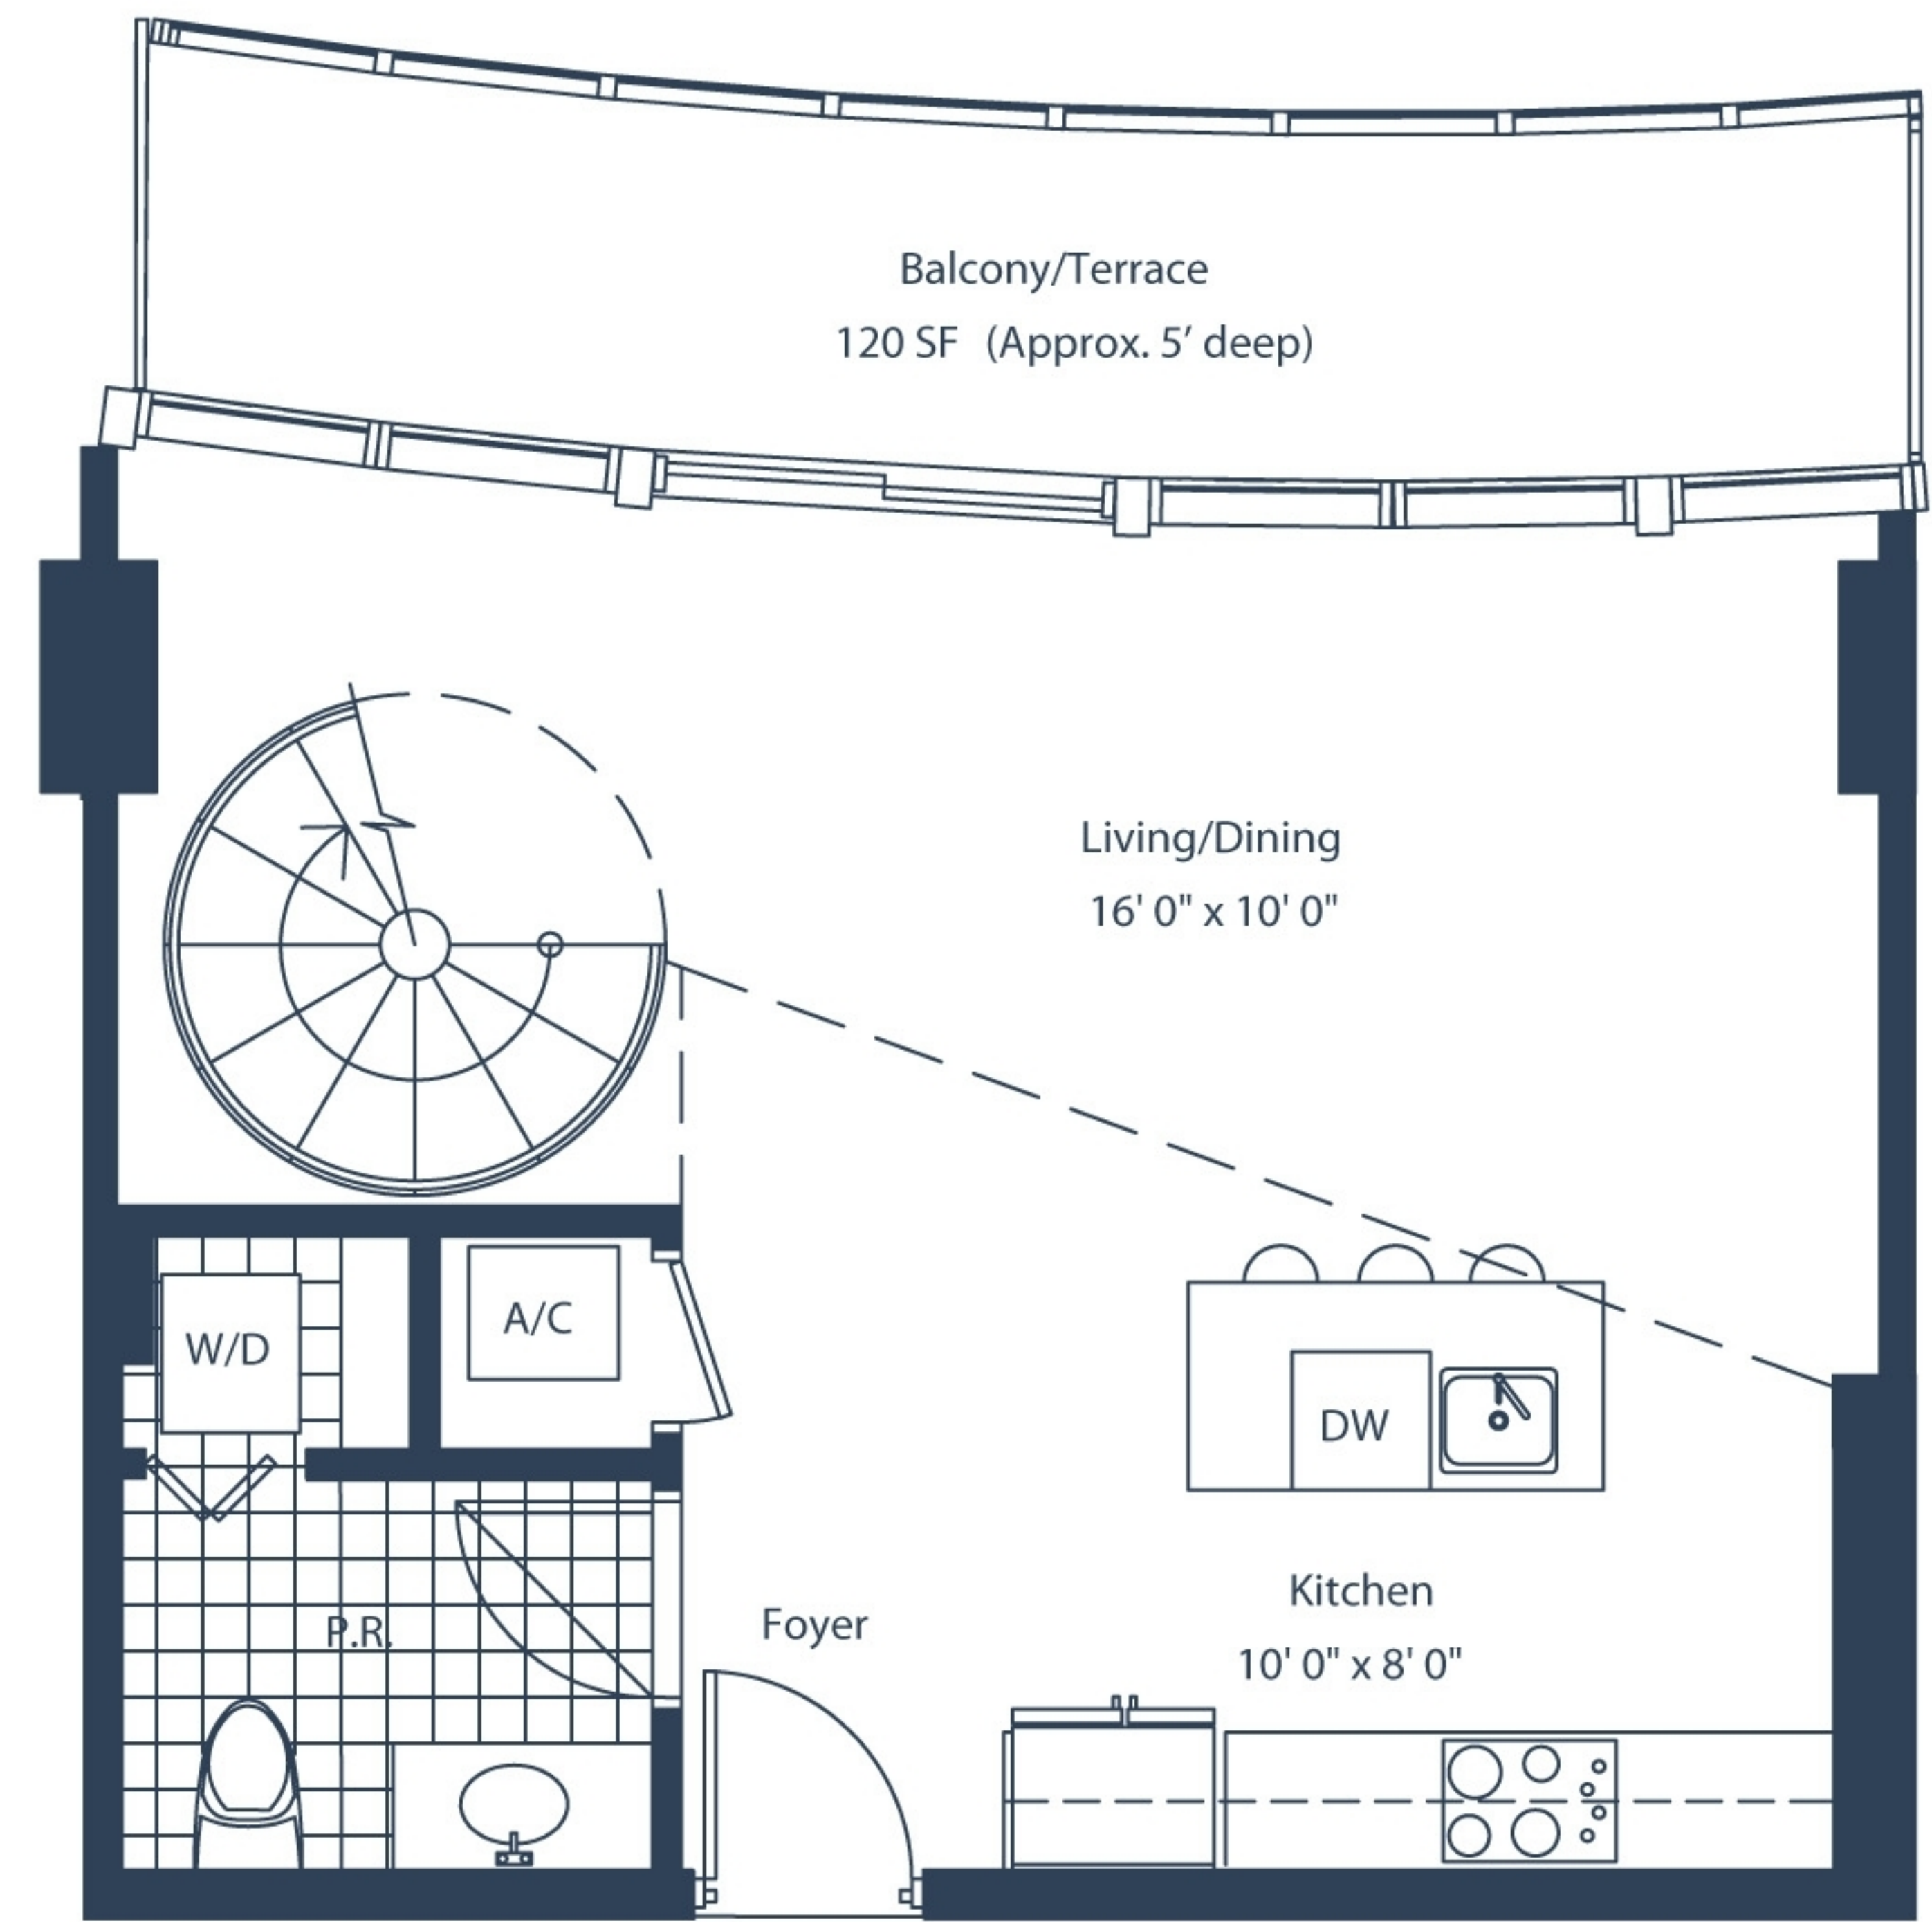

marinablue

Upper Level

Lower Level

LOFT 3A

LINE L3

1 Bedroom / 1.5 Bath

Levels: 7 + 8, 11 + 12

Area Under AC:

982 SF

Balcony:

120 SF

Total:

1102 SF