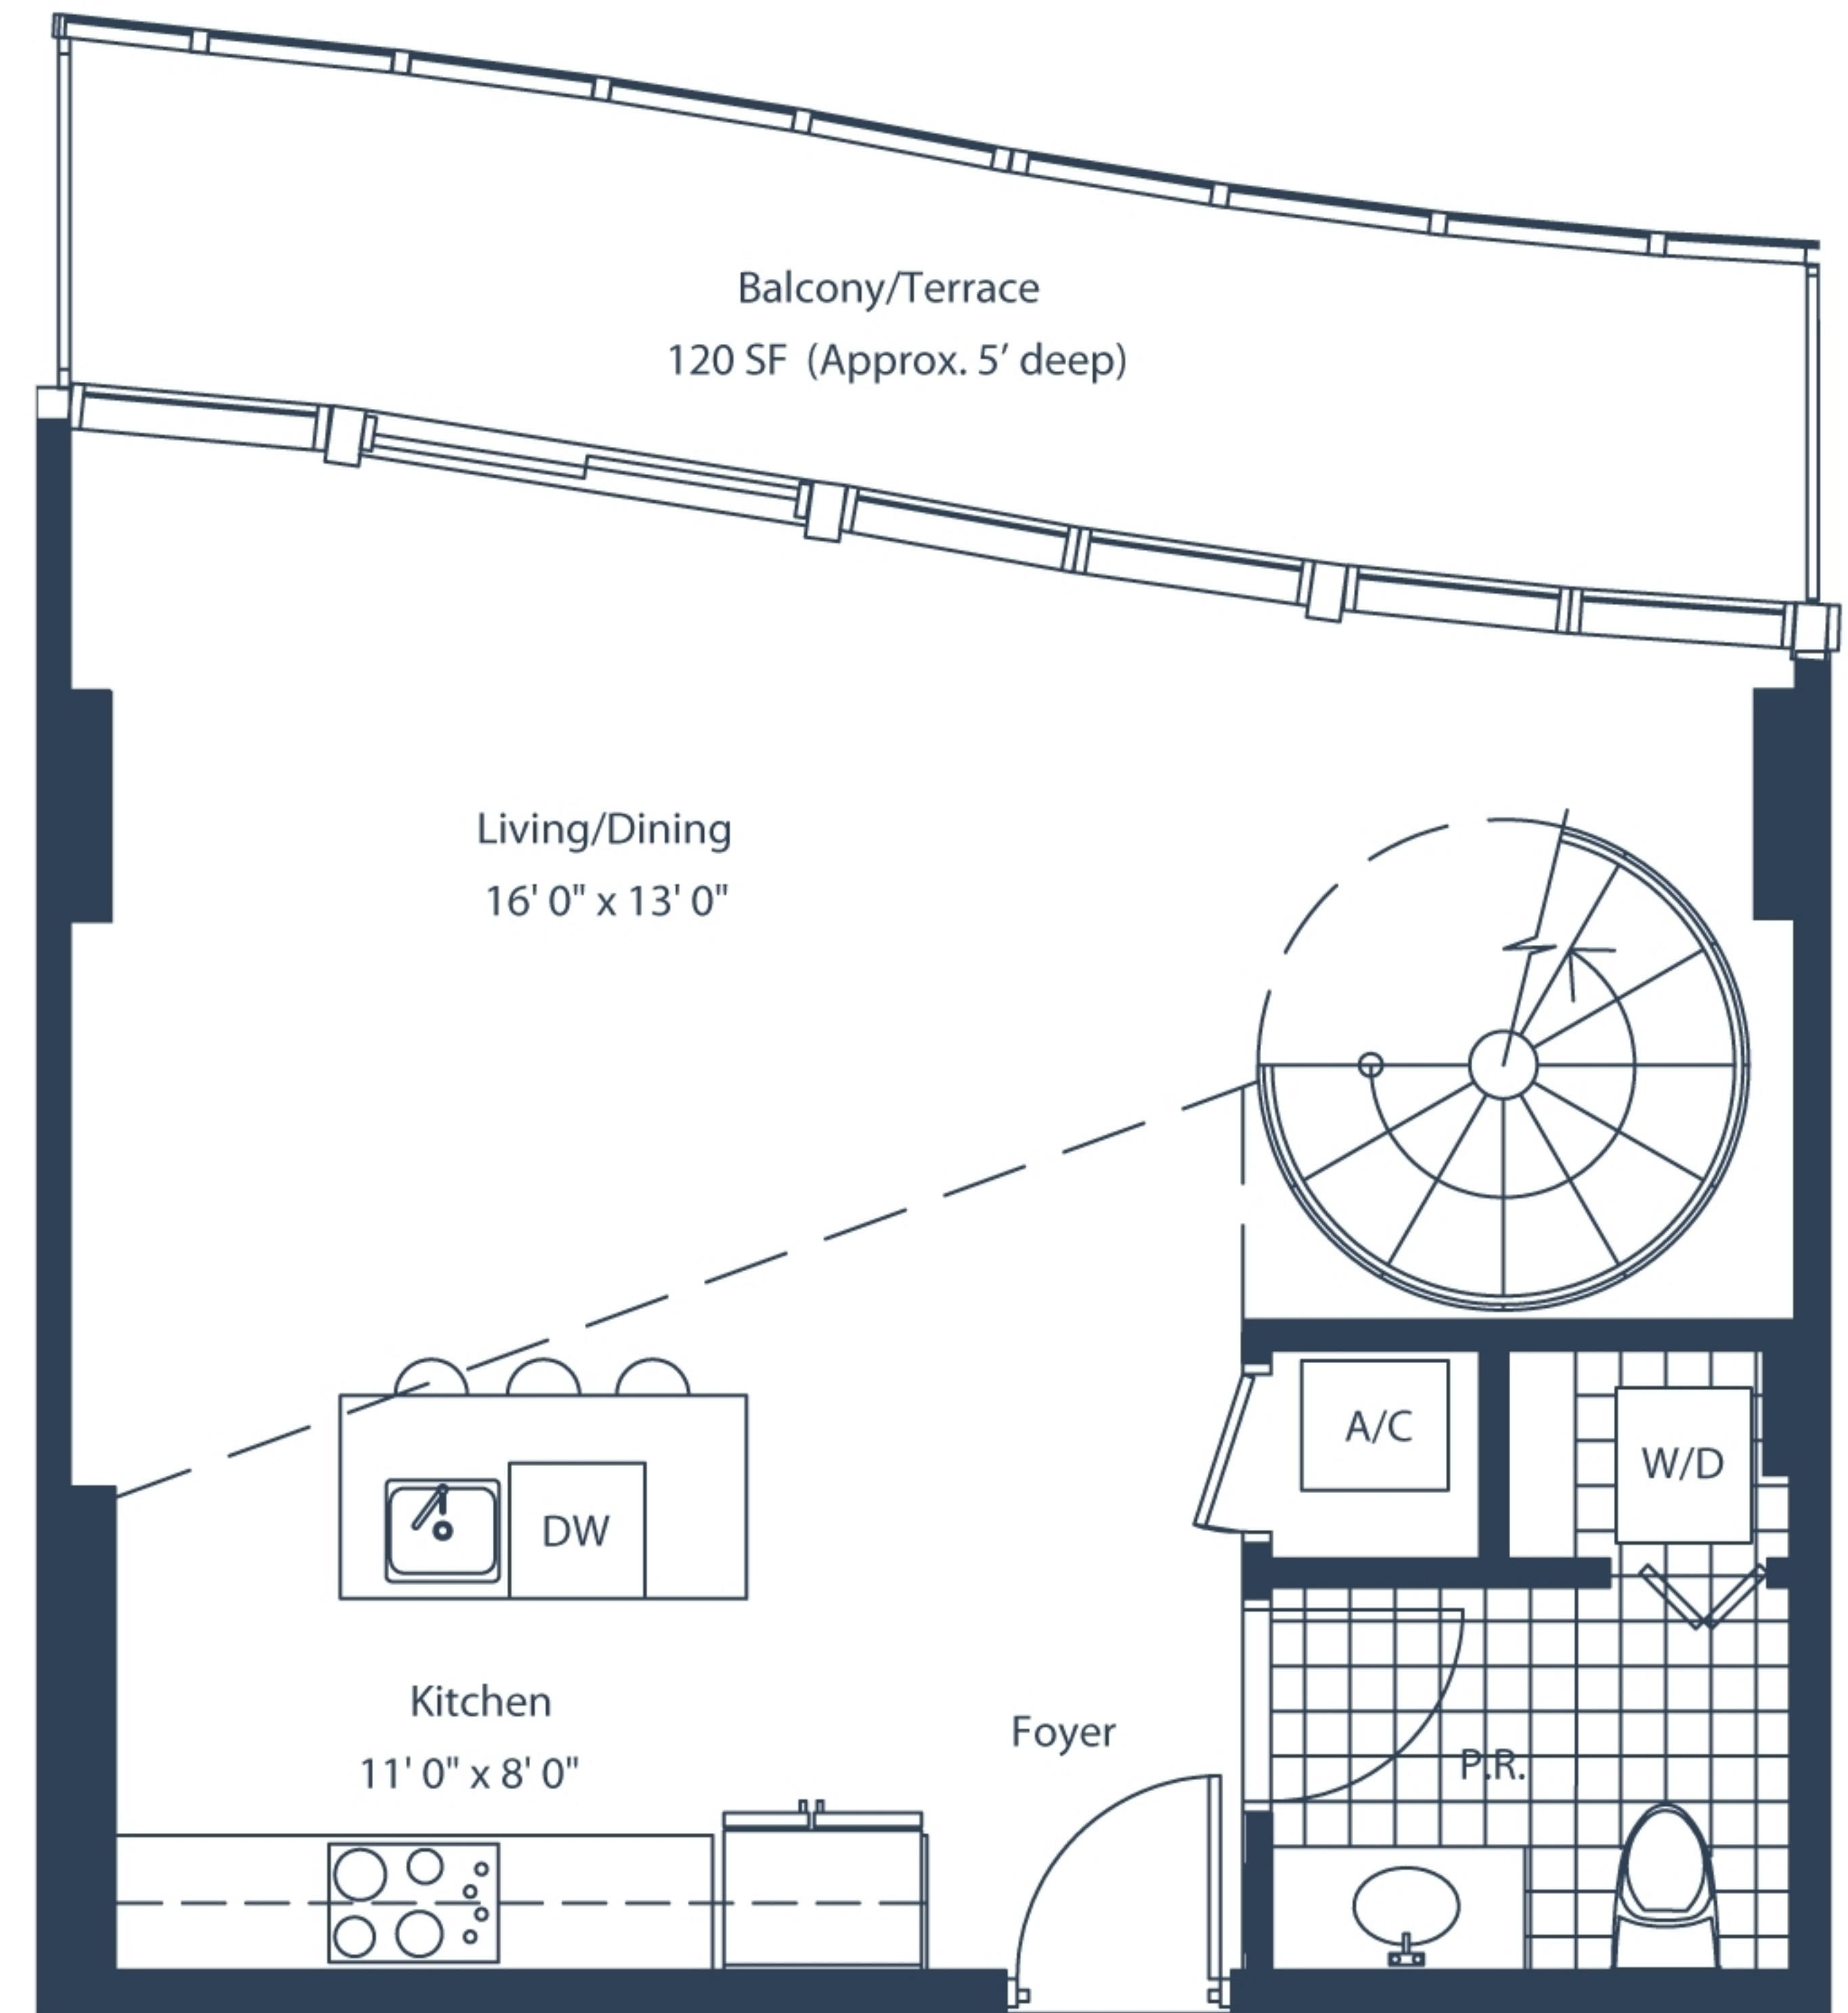

marinablue

Upper Level

Lower Level

LOFT 2B
1 Bedroom / 1.5 Bath

LINE L2

Levels: 9 + 10

Area Under AC:

1018 SF

Balcony:

120 SF

Total:

1138 SF