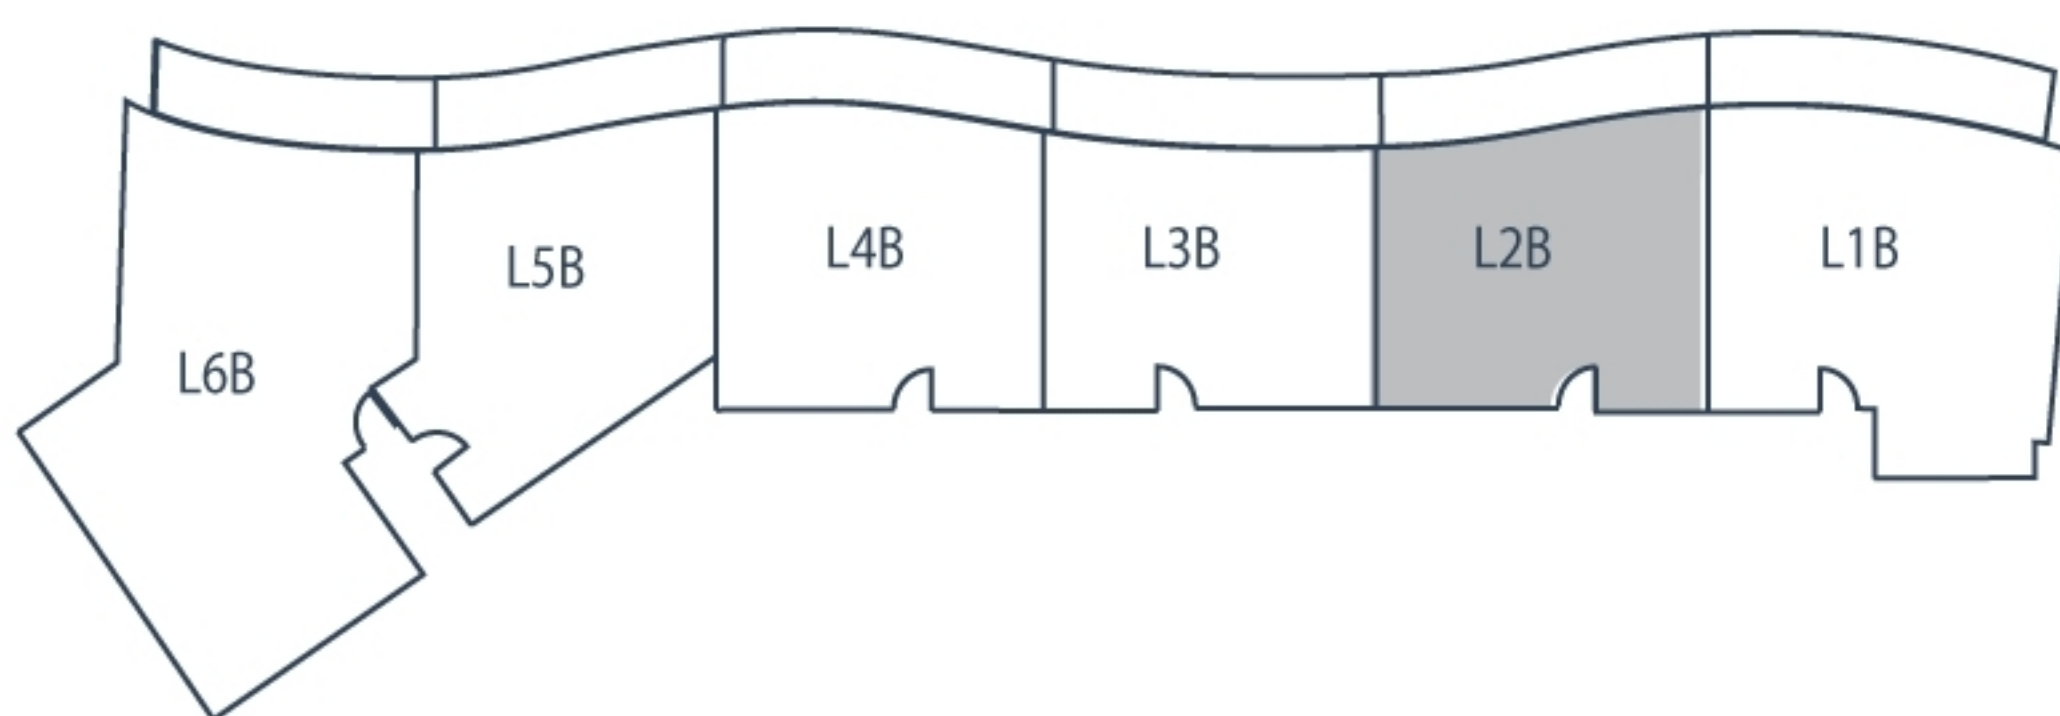

marinablue

Upper Level

Lower Level

LOFT 2B
1 Bedroom / 1.5 Bath

LINE L2

Levels: 9 + 10

Area Under AC:

1018 SF

Balcony:

120 SF

Total:

1138 SF