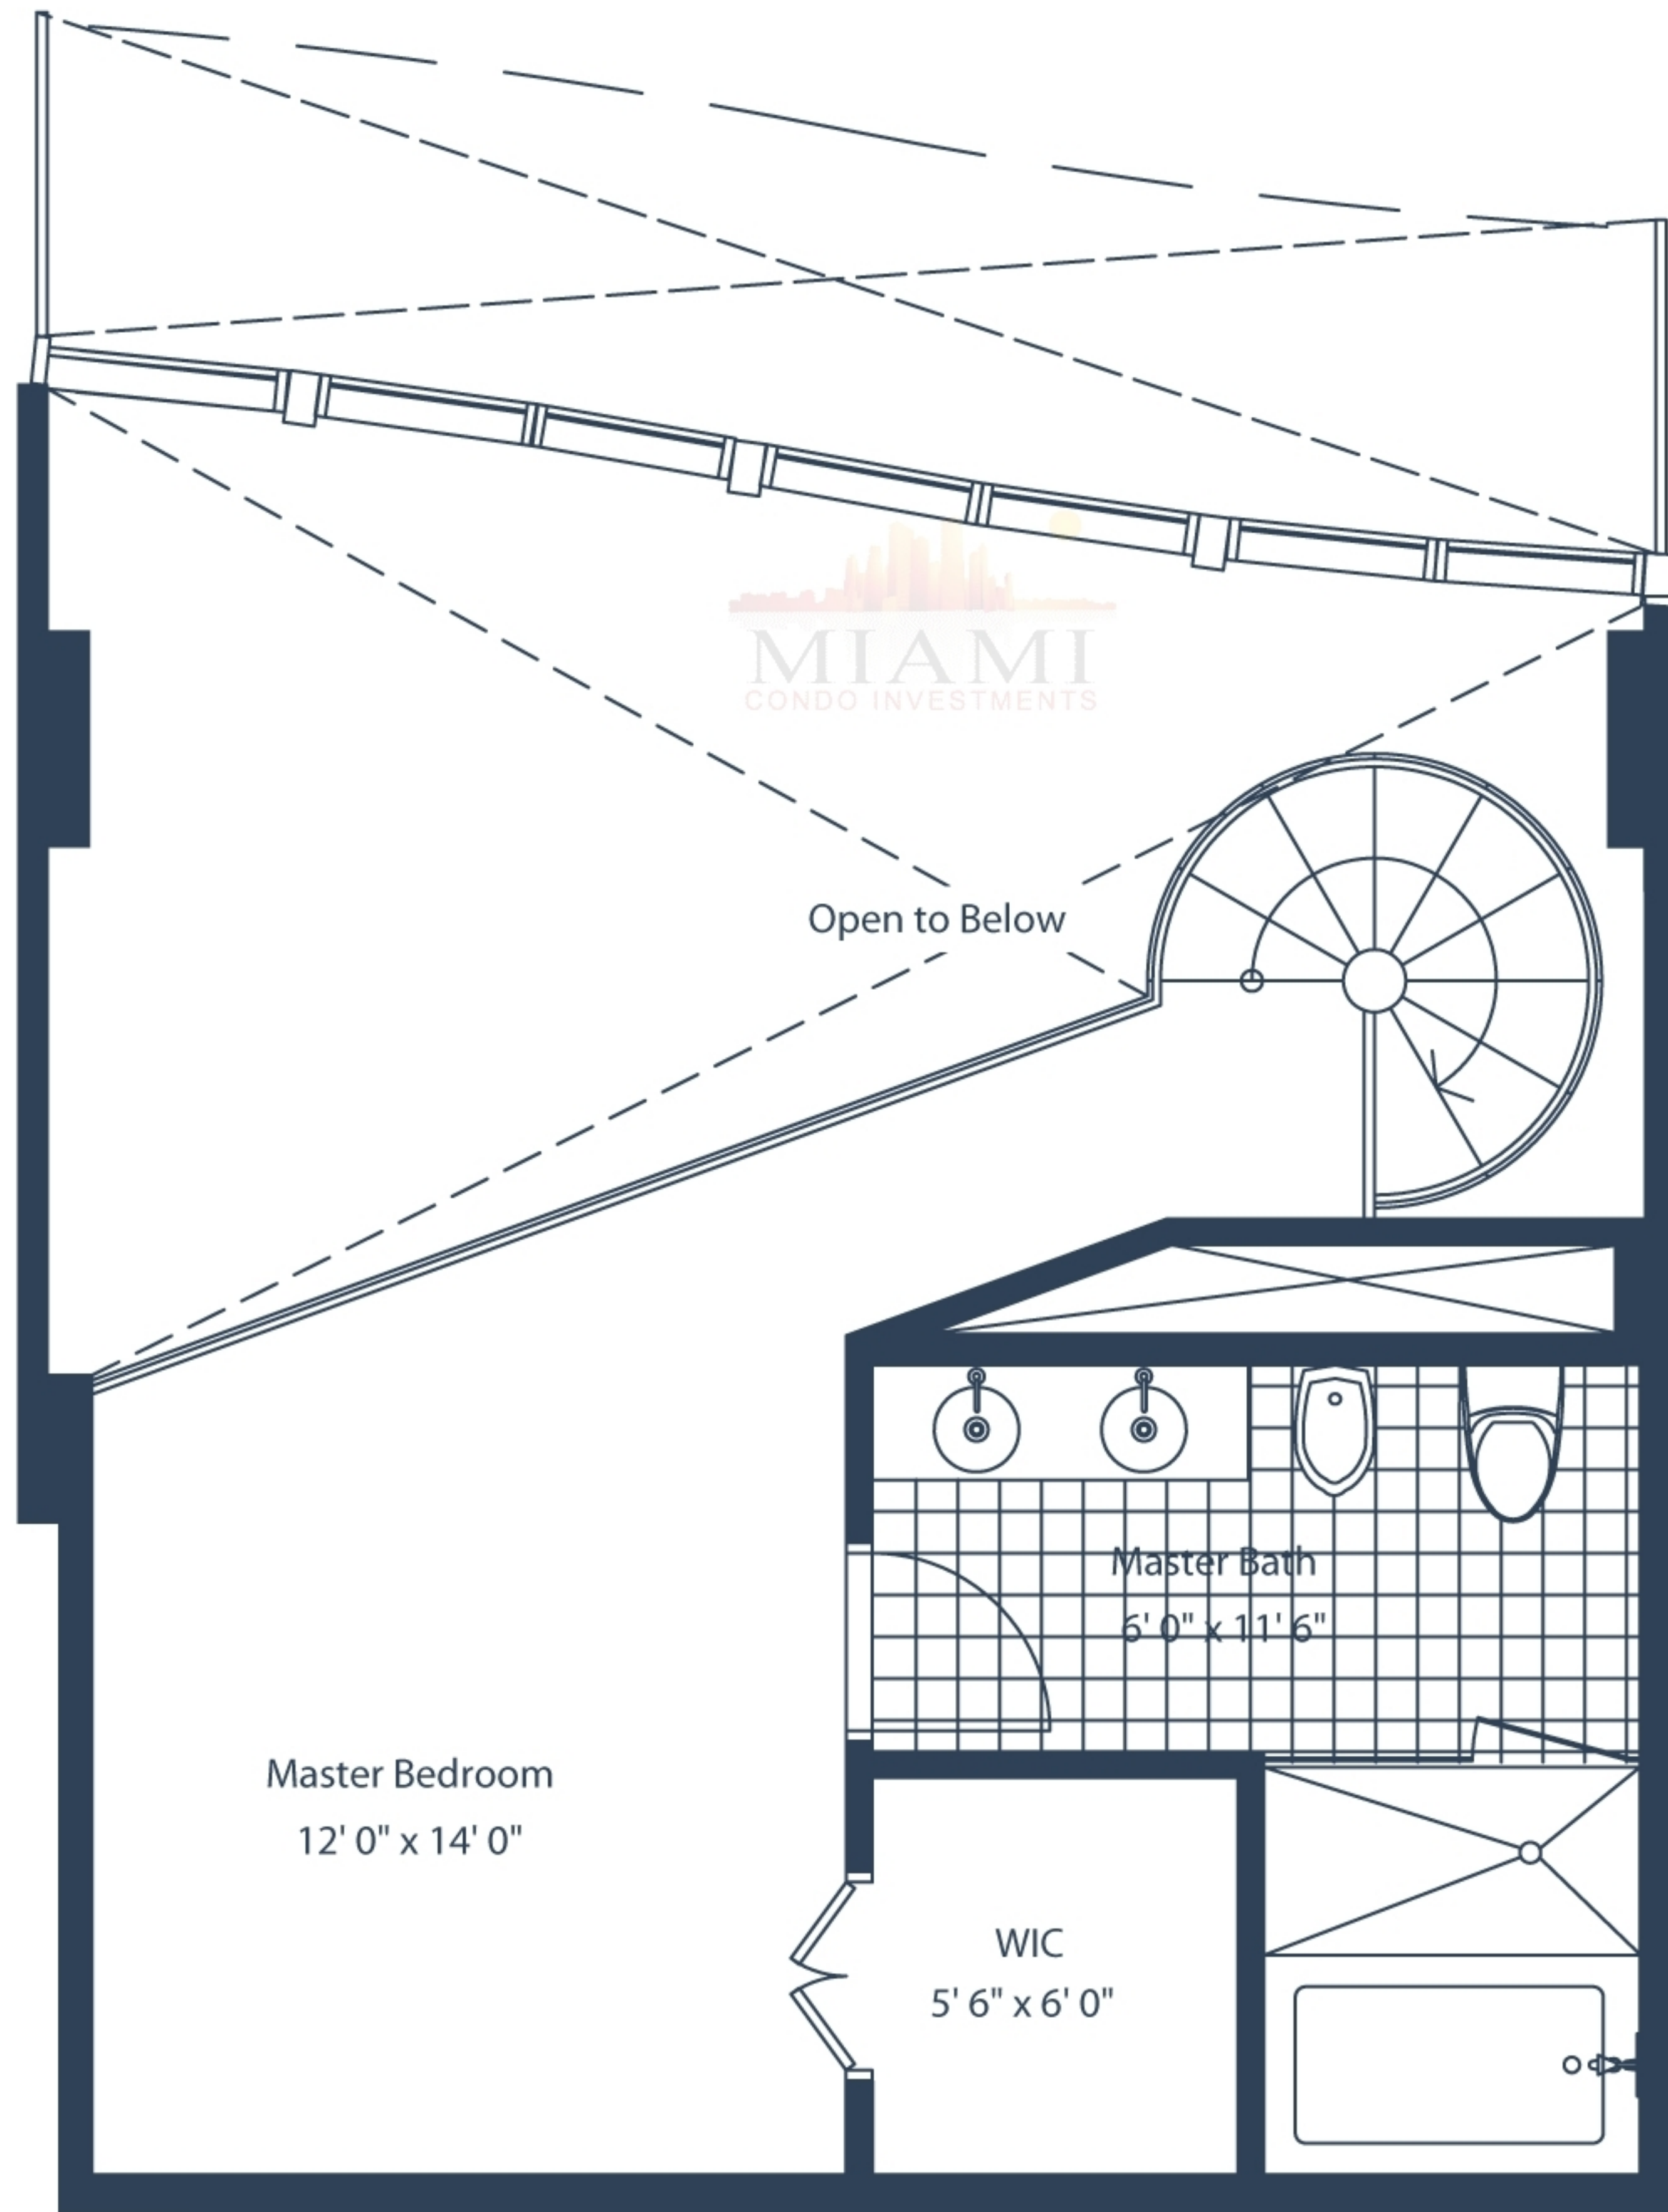

marinablue

Upper Level

Lower Level

LOFT 2B
1 Bedroom / 1.5 Bath

LINE L2

Levels: 9 + 10

Area Under AC:

1018 SF

Balcony:

120 SF

Total:

1138 SF