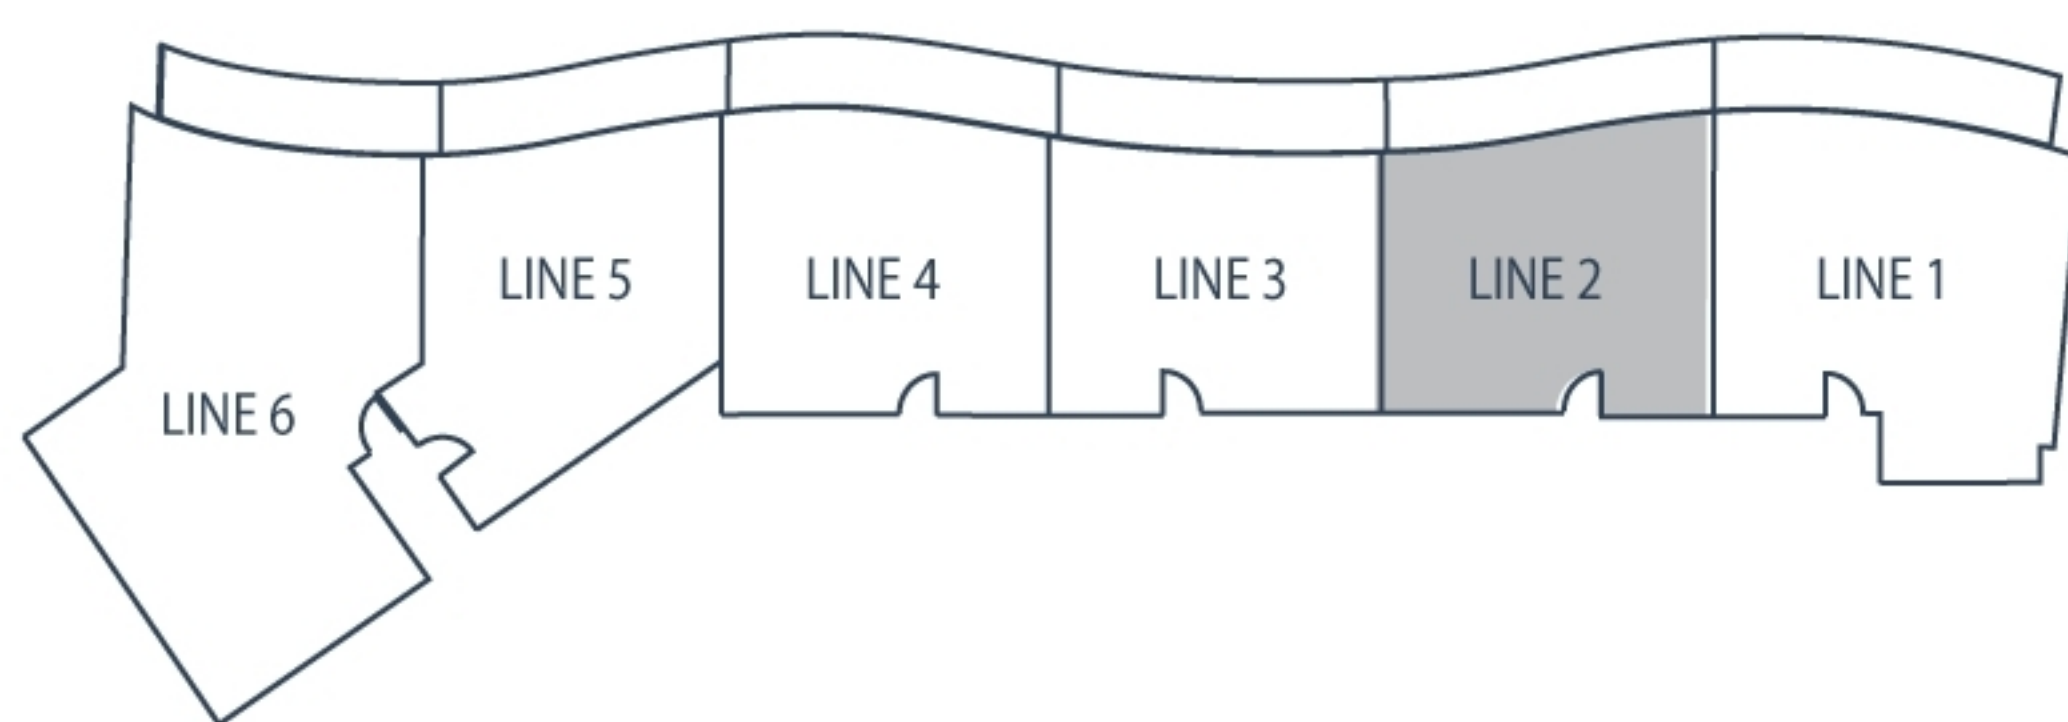

Upper Level

Lower Level

LOFT 2A

LINE L2

1 Bedroom / 1.5 Bath

Levels: 7 + 8, 11 + 12

Area Under AC:

1021 SF

Balcony:

120 SF

Total:

1141 SF