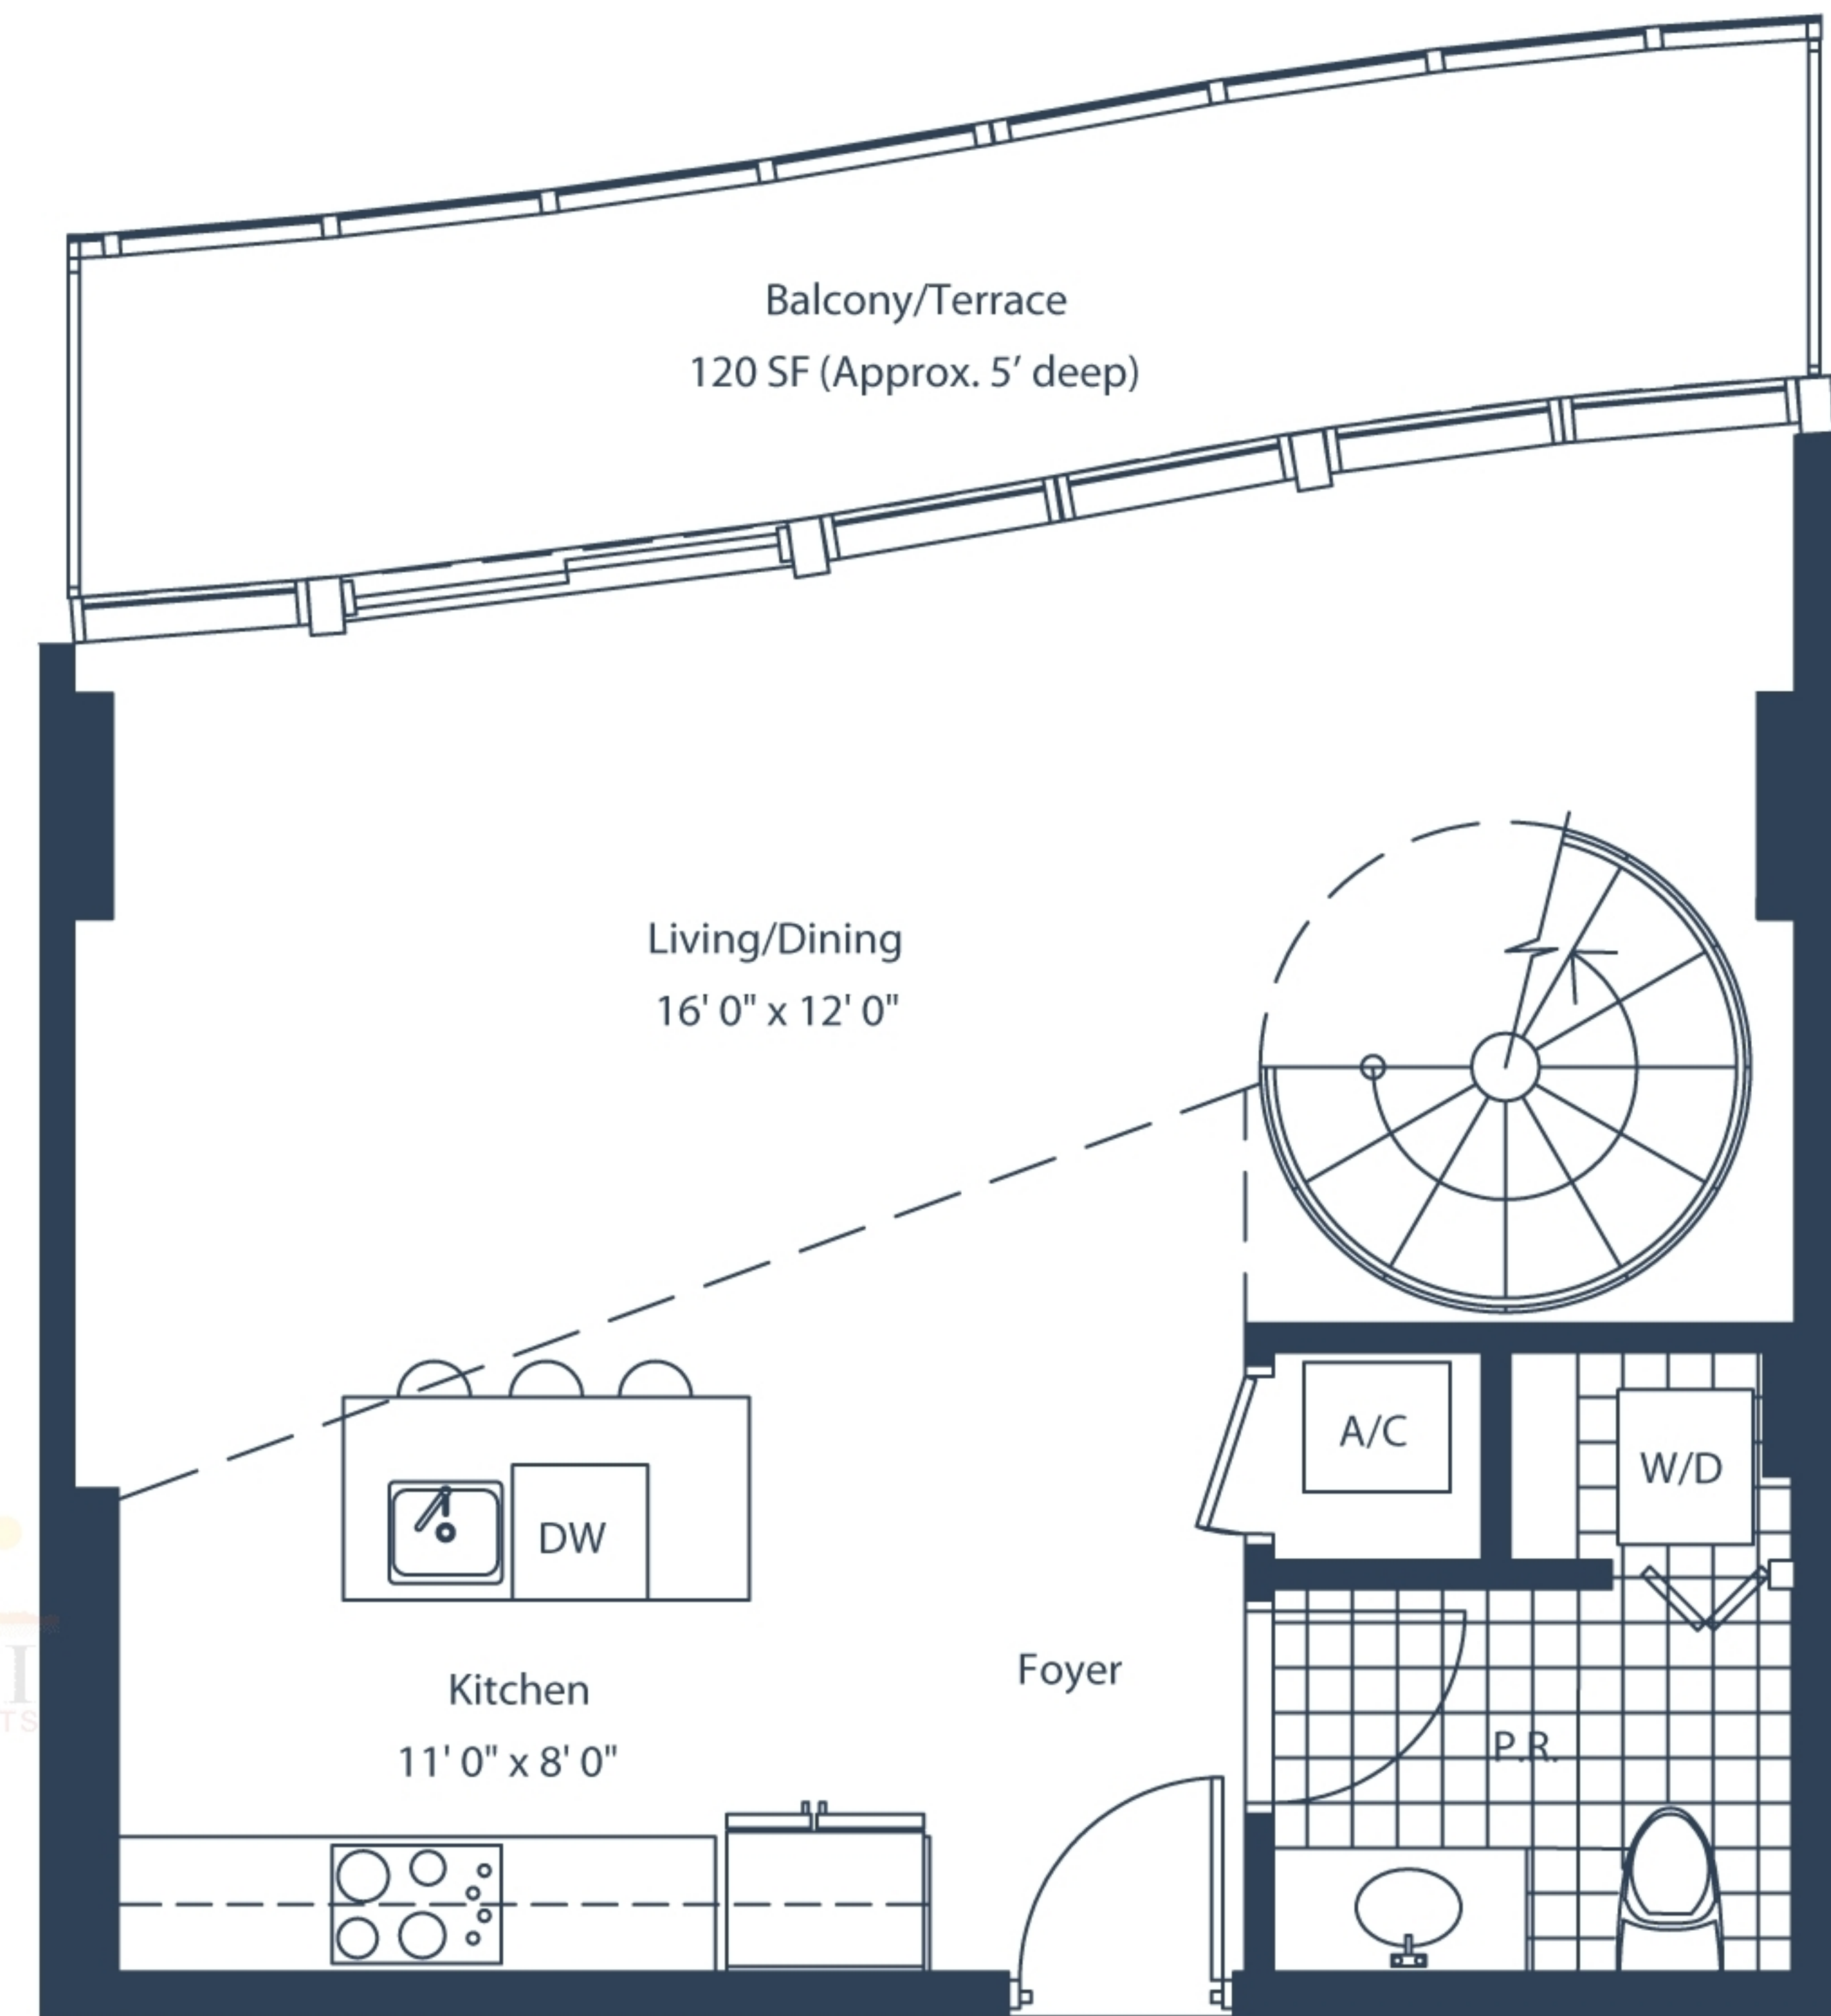

Upper Level

Lower Level

LOFT 2A

LINE L2

1 Bedroom / 1.5 Bath

Levels: 7 + 8, 11 + 12

Area Under AC:

1021 SF

Balcony:

120 SF

Total:

1141 SF