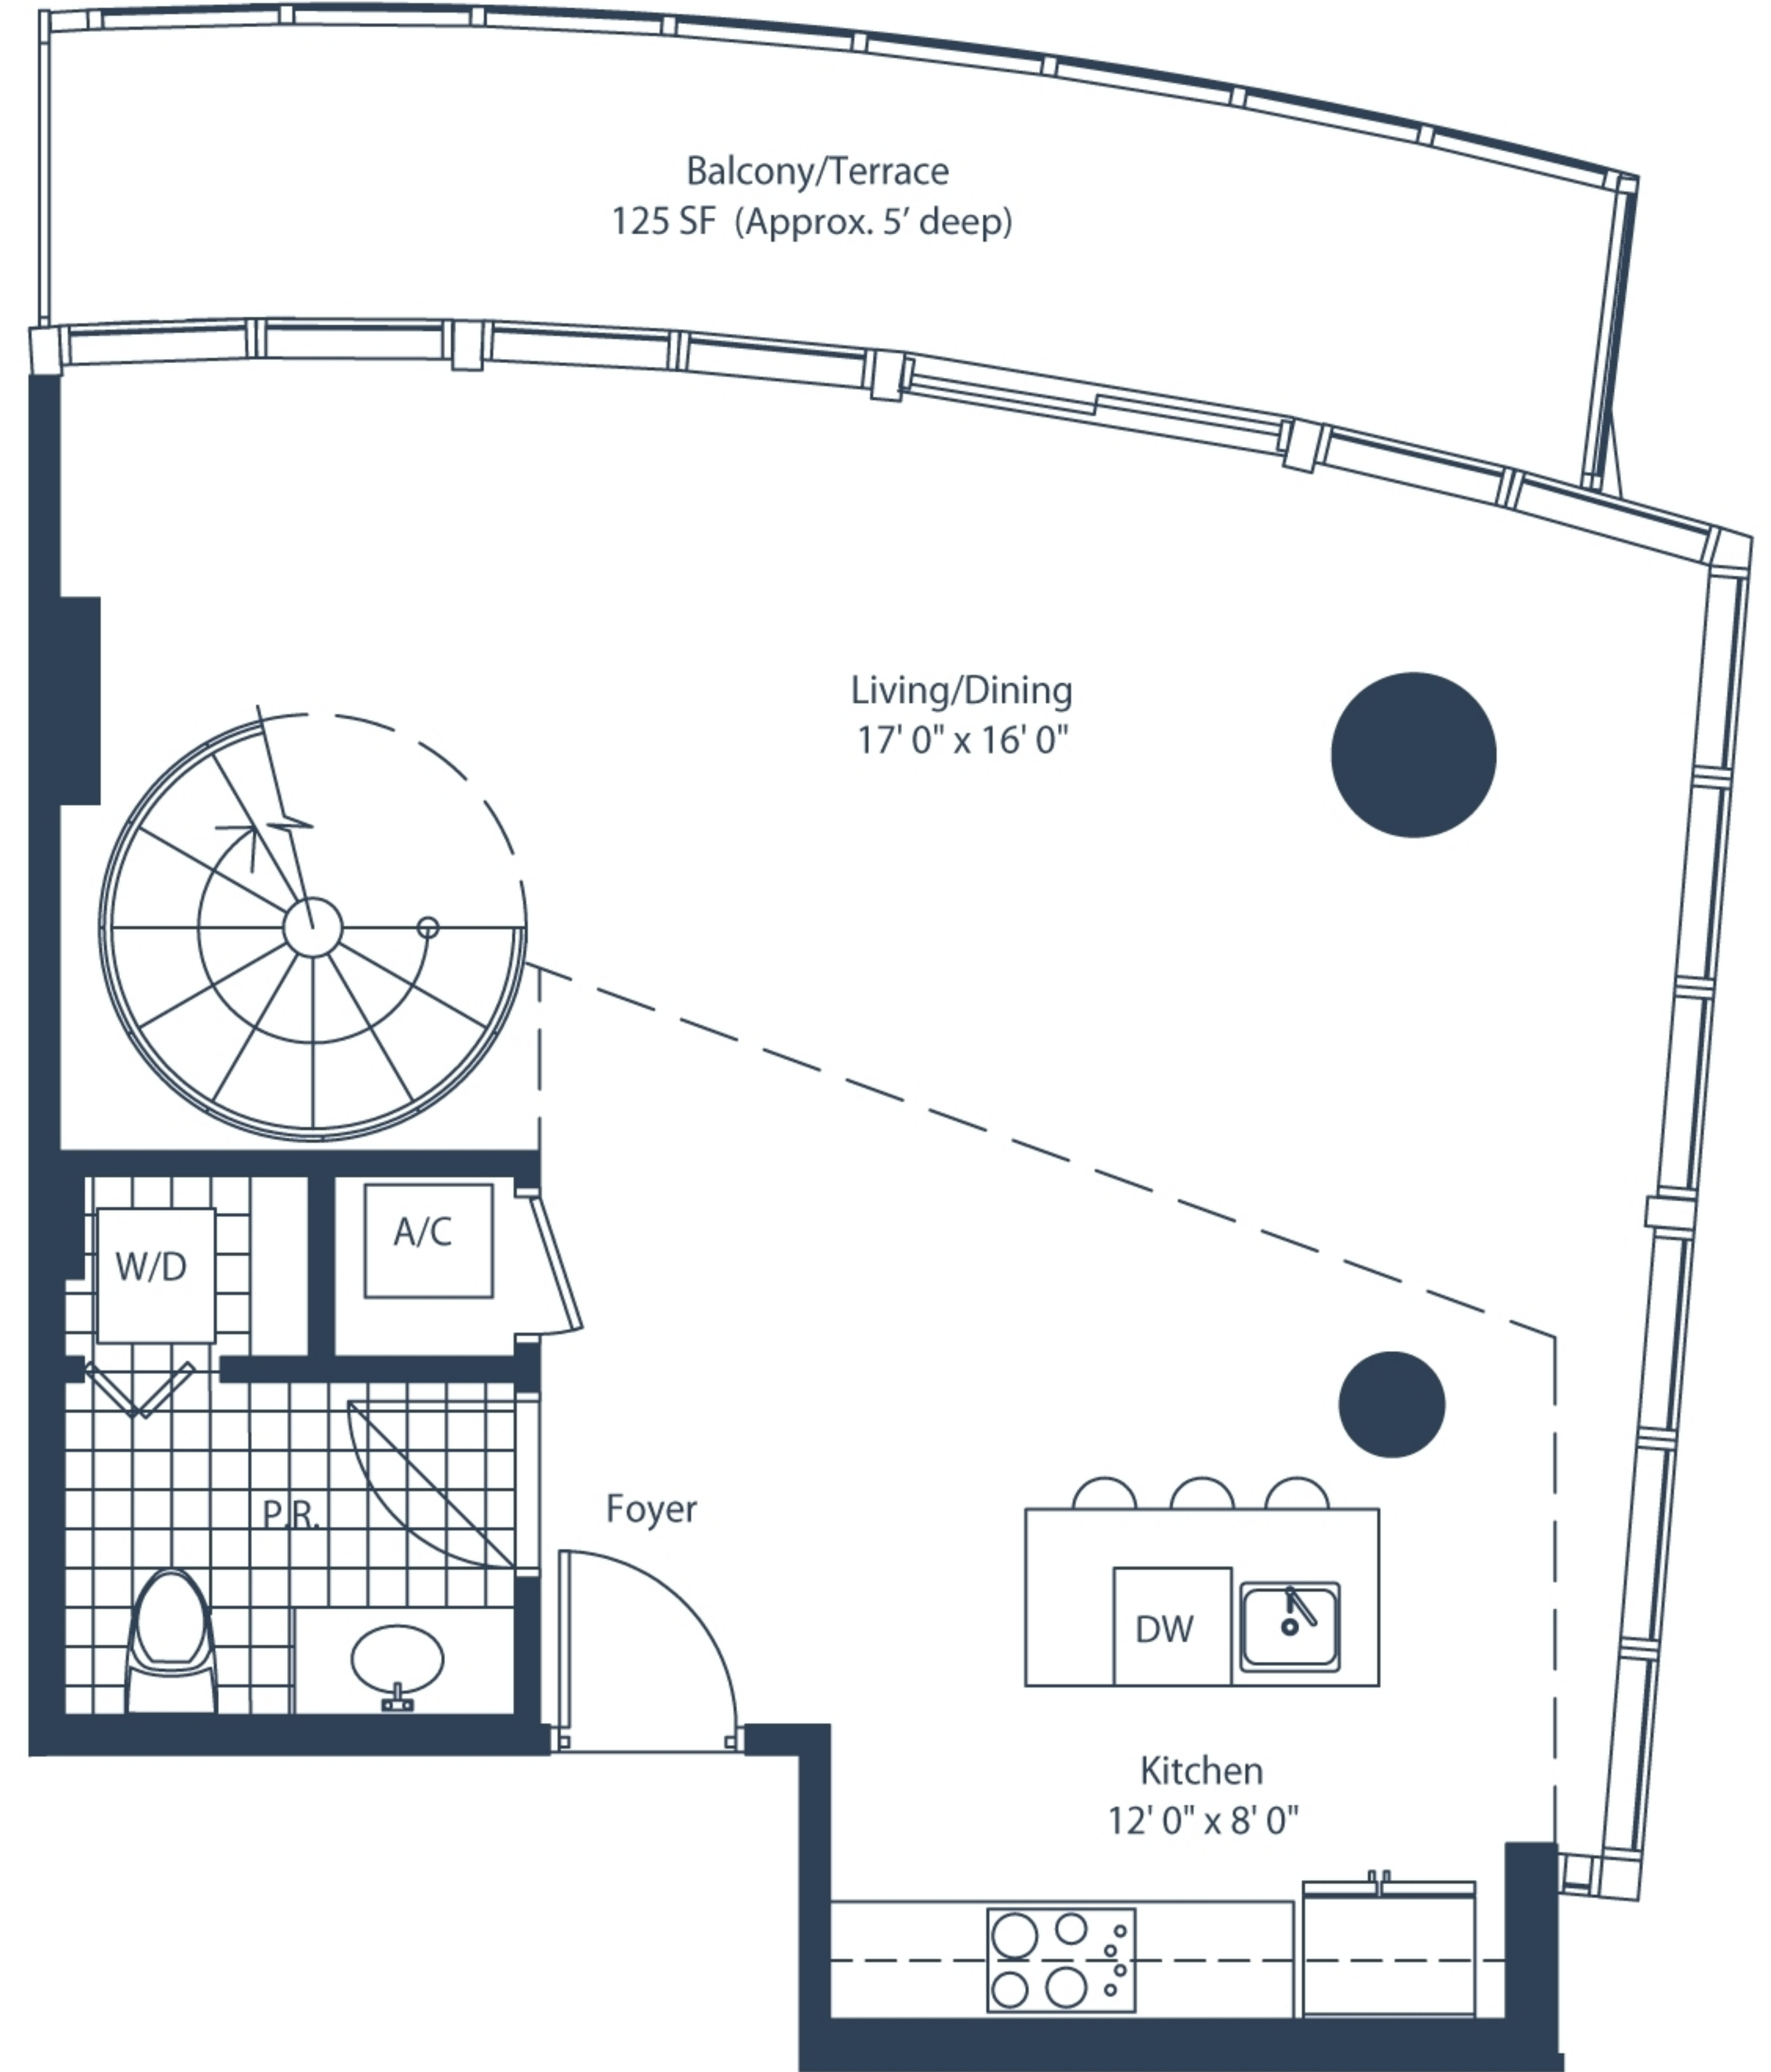

marinablue

Upper Level

Lower Level

LOFT 1A
1 Bedroom / 1.5 Bath
Levels: 7 + 8, 11 + 12

LINE L1

Area Under AC:	1152 SF
Balcony:	125 SF
Total:	1277 SF