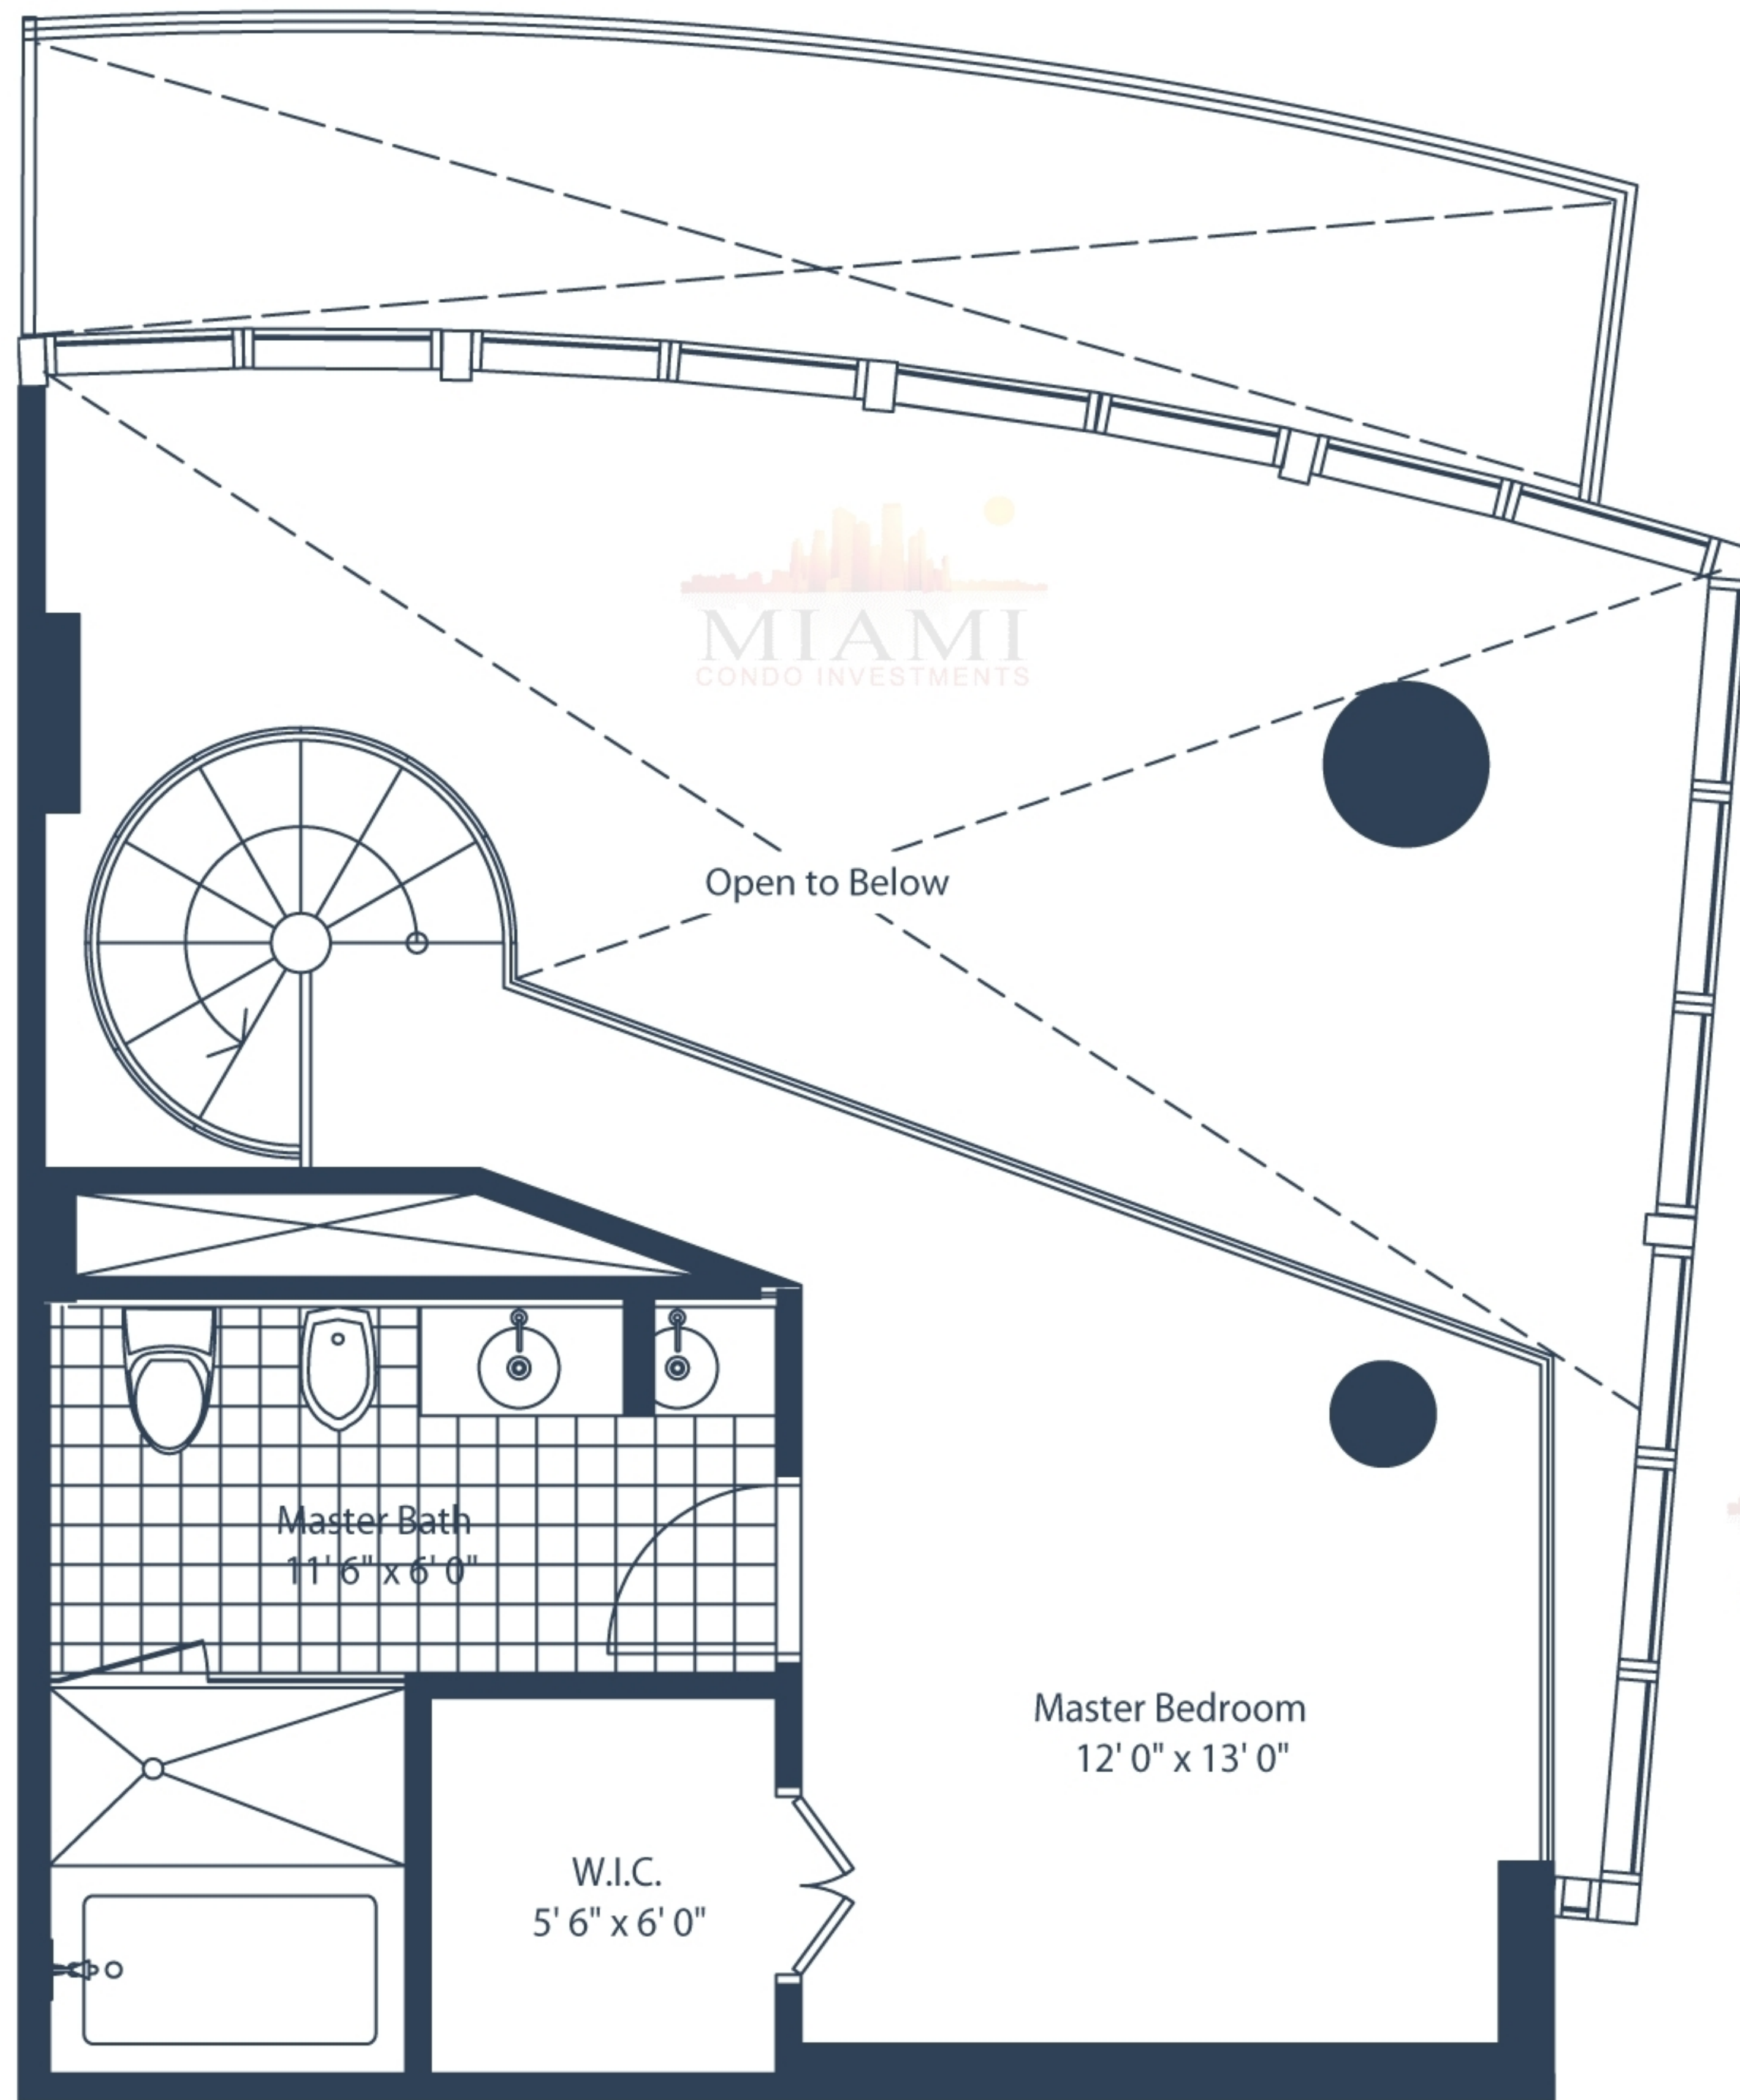

marinablue

Upper Level

Lower Level

LOFT 1A
1 Bedroom / 1.5 Bath
Levels: 7 + 8, 11 + 12

LINE L1

Area Under AC:	1152 SF
Balcony:	125 SF
Total:	1277 SF